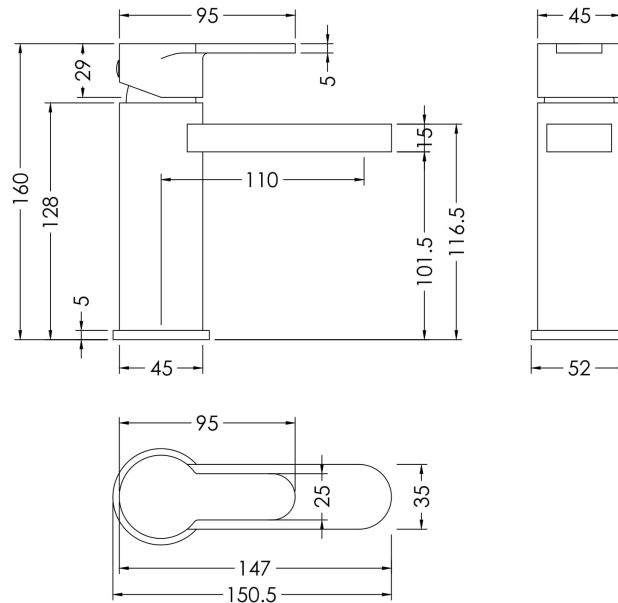

Sales Code: ARV305

Description: Arvan Mono Basin Mixer (P/B Waste)

Product Dimensions

Height (mm):	160
Width (mm):	52
Depth (mm):	147
Length (mm):	
Nett Weight (kg):	1.75

Packaging Dimensions

Height (mm):	95
Width (mm):	225
Depth (mm):	275
Gross Weight (kg):	1.75

Packaging Data

Box Colour:	White Cardboard Box
Box Qty:	1
Label Size:	100 x 50
Label Colour:	White Label
Label Qty:	1

Outer Box Dimensions (If Applicable)

Height (mm):	500
Width (mm):	500
Depth (mm):	300
Length (mm):	

Gross Weight (kg):	
Barcode:	5056211898474

Product Details

Country of Origin:	China
Fitting Instruction:	Yes
Product Material:	Brass
Control Type:	Manual
Waste Included:	Waste Included
Waste Type:	Push Button
WRAS Approval: No	Approval No: N/A
Valve/Cartridge Type:	Single Lever Cartridge
Colour/Finish:	Chrome
Mount Type:	Deck
Operating Pressure (bar):	0.2

Flow Rates: (Litres Per Min)	0.1 bar: 2.8	0.5 bar: 8	1 bar: 11.6	2 bar: 16.7	3 bar: 20.7
Pipe Size:	1/2"				
Pipe Centres:	N/A				