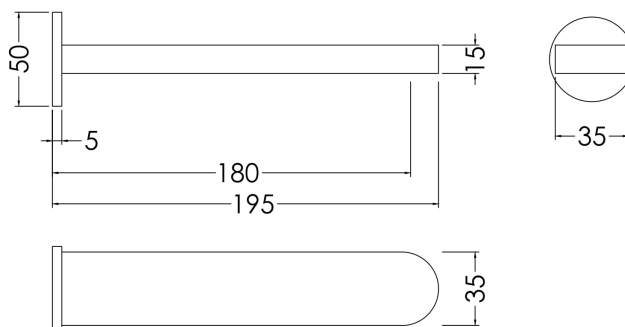

Sales Code: ARV300

Description: Arvan Bath Spout

Product Dimensions

Height (mm):	45
Width (mm):	45
Depth (mm):	205
Length (mm):	
Nett Weight (kg):	0.66

Packaging Dimensions

Height (mm):	75
Width (mm):	85
Depth (mm):	280
Gross Weight (kg):	0.66

Packaging Data

Box Colour:	White Cardboard Box
Box Qty:	1
Label Size:	100 x 50
Label Colour:	White Label
Label Qty:	1

Outer Box Dimensions (If Applicable)

Height (mm):	400
Width (mm):	370
Depth (mm):	290
Length (mm):	
Gross Weight (kg):	
Barcode:	5056211898658

Product Details

Country of Origin:	China
Fitting Instruction:	No
Product Material:	Brass
Control Type:	Manual
Waste Included:	Waste Not Included
Waste Type:	Not Applicable
WRAS Approval:	Approval No: N/A
Valve/Cartridge Type:	Not Applicable
Colour/Finish:	Chrome
Mount Type:	Wall
Operating Pressure (bar):	1
Flow Rates: (Litres Per Min)	0.1 bar: 6.4 0.5 bar: 13.8 1 bar: 19.4 2 bar: 27.5 3 bar: 33.9
Pipe Size:	1/2"
Pipe Centres:	N/A