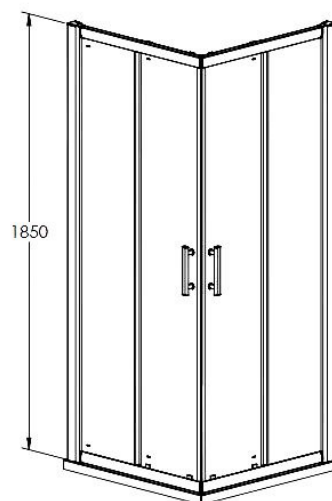

Sales Code: AFCE8080

Description: Aegean Corner Entry Enclosure 800X800mm

Pacific Corner Entry Enclosure

Product Dimensions

| | |
|-------------------|------|
| Height (mm): | 1850 |
| Width (mm): | 785 |
| Depth (mm): | 785 |
| Nett Weight (kg): | 46.2 |

Packaging Dimensions

| | |
|--------------------|------|
| Height (mm): | 1910 |
| Width (mm): | 655 |
| Length (mm): | 65 |
| Gross Weight (kg): | 46.2 |

Packaging Data

| | |
|---------------|-------------------------------|
| Box Colour: | Brown Cardboard Box - Printed |
| Box Qty: | 1 |
| Label Size: | 100 x 50 |
| Label Colour: | Not Applicable |
| Label Qty: | 0 |

Outer Box Dimensions (If Applicable)

| | |
|--------------------|---------------|
| Height (mm): | |
| Width (mm): | |
| Depth (mm): | |
| Length (mm): | |
| Gross Weight (kg): | |
| Barcode: | 5055369080151 |

Product Details

| | |
|-----------------------|-----------------------------|
| Country of Origin: | China |
| Fitting Instruction: | Yes |
| CE Approval: | Yes |
| Profile Material: | Aluminium |
| Profile Finish: | Polished Chrome |
| Adjustments (mm): | 765mm - 785mm |
| Entry Width (mm): | 380mm |
| Swing In Dim (mm): | N/A |
| Swing Out Dim (mm): | N/A |
| Radius (mm): | Not Applicable |
| Glass Thickness (mm): | 6 |
| Easy Fit: | Yes |
| Easy Clean: | No |
| Handle Style: | Square T Shape Handle |
| Handle Material: | Metal |
| Enclosure Design: | Framed |
| Wheel Type: | Chrome, Dual, Quick Release |
| Support Bar Included: | Support Bar Not Included |
| Extras: | None |