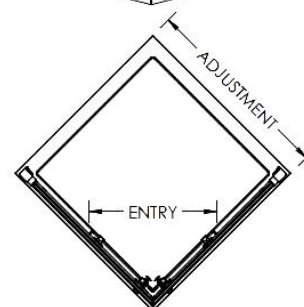

Sales Code: AFCE8080

Description: Aegean Corner Entry Enclosure 800X800mm

Pacific Corner Entry Enclosure

Product Dimensions

| | |
|-------------------|------|
| Height (mm): | 1850 |
| Width (mm): | 785 |
| Depth (mm): | 785 |
| Nett Weight (kg): | 46.2 |

Packaging Dimensions

| | |
|--------------------|------|
| Height (mm): | 1910 |
| Width (mm): | 655 |
| Length (mm): | 65 |
| Gross Weight (kg): | 46.2 |

Packaging Data

| | |
|---------------|-------------------------------|
| Box Colour: | Brown Cardboard Box - Printed |
| Box Qty: | 1 |
| Label Size: | 100 x 50 |
| Label Colour: | Not Applicable |
| Label Qty: | 0 |

Outer Box Dimensions (If Applicable)

| | |
|--------------------|---------------|
| Height (mm): | |
| Width (mm): | |
| Depth (mm): | |
| Length (mm): | |
| Gross Weight (kg): | |
| Barcode: | 5055369080151 |

Product Details

| | |
|-----------------------|-----------------------------|
| Country of Origin: | China |
| Fitting Instruction: | Yes |
| CE Approval: | Yes |
| Profile Material: | Aluminium |
| Profile Finish: | Polished Chrome |
| Adjustments (mm): | 765mm - 785mm |
| Entry Width (mm): | 380mm |
| Swing In Dim (mm): | N/A |
| Swing Out Dim (mm): | N/A |
| Radius (mm): | Not Applicable |
| Glass Thickness (mm): | 6 |
| Easy Fit: | Yes |
| Easy Clean: | No |
| Handle Style: | Square T Shape Handle |
| Handle Material: | Metal |
| Enclosure Design: | Framed |
| Wheel Type: | Chrome, Dual, Quick Release |
| Support Bar Included: | Support Bar Not Included |
| Extras: | None |