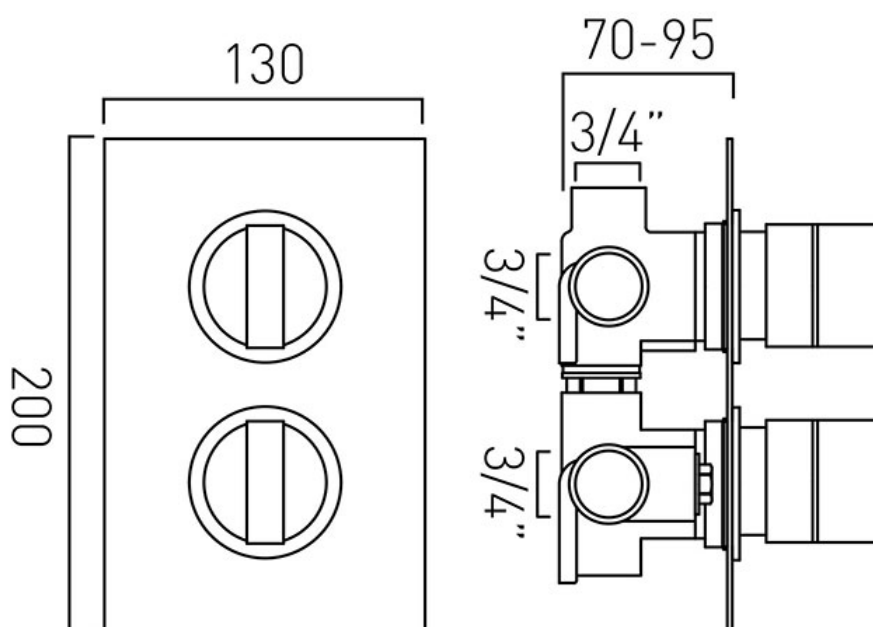

SPECIFICATION SHEET

COLLECTION: NOTION

PRODUCT CODE: NOT-148D/3-C/P

DESCRIPTION:

DX Notion
concealed 3 outlet, 2 handle thermostatic shower valve with integrated diverter
wall mounted
with rectangular backplate
thermostatic cartridge V-001C-PLA
diverter cartridge FL-804-33X/3X
2 x 3/4" female inlets
3 x 3/4" female outlets
includes 3/4" - 1/2" adaptors
inc. bleed valve for system flush on installation
min-max wall mount 70-95mm
optimum installation depth 82mm
minimum operating pressure 0.2 bar LP (shower)
minimum operating pressure 1.0 bar MP (bath)

FINISH:

Chrome

FLOW REGULATOR:

N

MINIMUM OPERATING PRESSURE:

0.2 bar LP (shower) 1.0 bar MP (bath)

FLOW RATE AT 3.0 BAR FLOW PRESSURE:

30 l/min

tel: 01934 744466
email: sales@vado.com
www.vado.com

where inspiration flows
taps | showering | accessories

TECHNICAL DRAWING

COLLECTION: NOTION

PRODUCT CODE: NOT-148D/3-C/P

tel: 01934 744466
email: sales@vado.com
www.vado.com