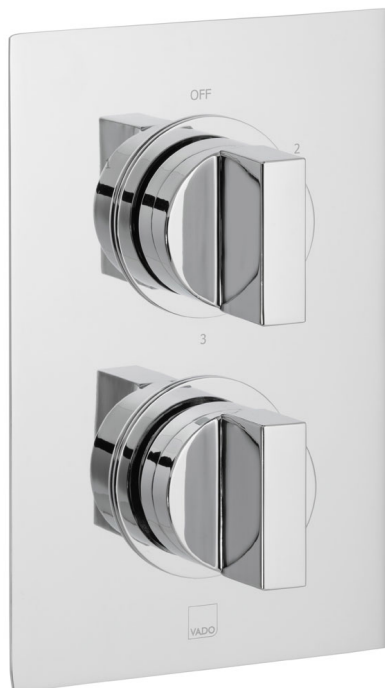

SPECIFICATION SHEET

COLLECTION: NOTION

PRODUCT CODE: NOT-148D/3-C/P

DESCRIPTION:

DX Notion
concealed 3 outlet, 2 handle thermostatic shower valve with integrated diverter
wall mounted
with rectangular backplate
thermostatic cartridge V-001C-PLA
diverter cartridge FL-804-33X/3X
2 x 3/4" female inlets
3 x 3/4" female outlets
includes 3/4" - 1/2" adaptors
inc. bleed valve for system flush on installation
min-max wall mount 70-95mm
optimum installation depth 82mm
minimum operating pressure 0.2 bar LP (shower)
minimum operating pressure 1.0 bar MP (bath)

FINISH:

Chrome

FLOW REGULATOR:

N

MINIMUM OPERATING PRESSURE:

0.2 bar LP (shower) 1.0 bar MP (bath)

FLOW RATE AT 3.0 BAR FLOW PRESSURE:

30 l/min