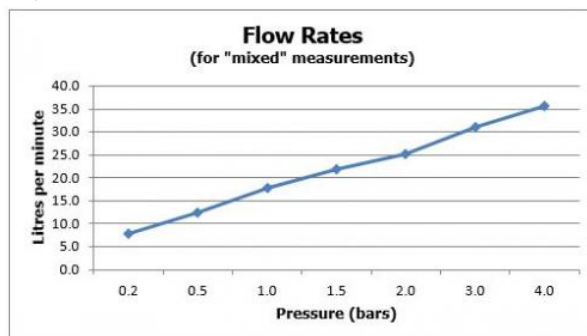

SPECIFICATION SHEET

COLLECTION: NOTION

PRODUCT CODE: NOT-148D/3-C/P

DESCRIPTION:

DX Notion
concealed 3 outlet, 2 handle thermostatic shower valve with integrated diverter
wall mounted
with rectangular backplate
thermostatic cartridge V-001C-PLA
diverter cartridge FL-804-33X/3X
2 x 3/4" female inlets
3 x 3/4" female outlets
includes 3/4" - 1/2" adaptors
inc. bleed valve for system flush on installation
min-max wall mount 70-95mm
optimum installation depth 82mm
minimum operating pressure 0.2 bar LP (shower)
minimum operating pressure 1.0 bar MP (bath)

FINISH:

Chrome

FLOW REGULATOR:

N

MINIMUM OPERATING PRESSURE:

0.2 bar LP (shower) 1.0 bar MP (bath)

FLOW RATE AT 3.0 BAR FLOW PRESSURE:

30 l/min