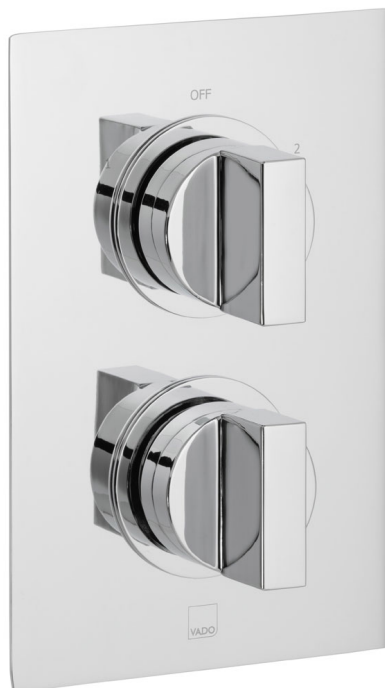

SPECIFICATION SHEET

COLLECTION: NOTION

PRODUCT CODE: NOT-148D/2-C/P

DESCRIPTION:

DX Notion
concealed 2 outlet, 2 handle thermostatic shower valve with integrated diverter
wall mounted
with rectangular backplate
thermostatic cartridge V-001C-PLA
diverter cartridge FL-804-33X/3X
2 x 3/4" female inlets
2 x 3/4" female outlets
includes 3/4" - 1/2" adaptors
inc. bleed valve for system flush on installation
min-max wall mount 70-95mm
optimum installation depth 82mm
minimum operating pressure 0.2 bar LP (shower)
minimum operating pressure 1.0 bar MP (bath)

FINISH:

Chrome

FLOW REGULATOR:

N

MINIMUM OPERATING PRESSURE:

0.2 bar LP (shower) 1.0 bar MP (bath)

FLOW RATE AT 3.0 BAR FLOW PRESSURE:

30 l/min