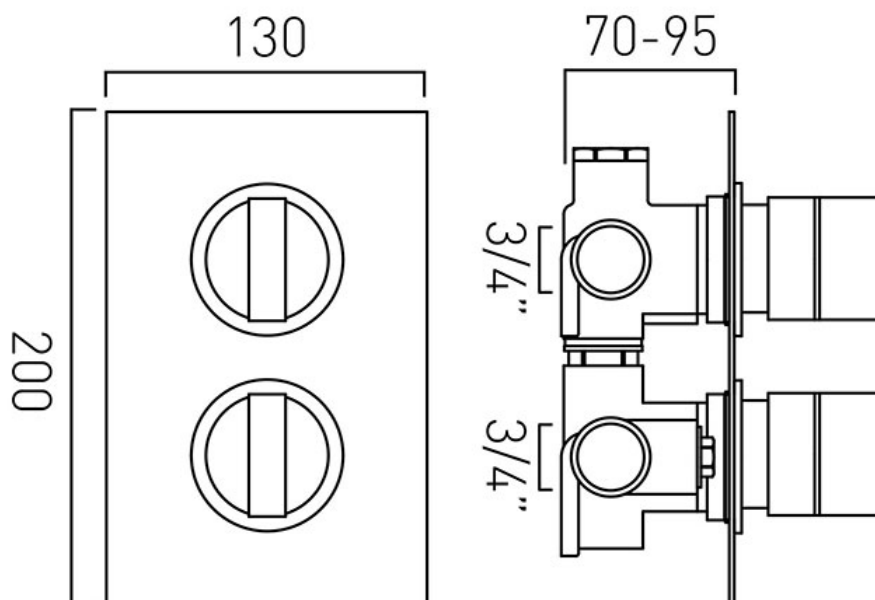

SPECIFICATION SHEET

COLLECTION: NOTION

PRODUCT CODE: NOT-148D/2-C/P

DESCRIPTION:

DX Notion
concealed 2 outlet, 2 handle thermostatic shower valve with integrated diverter
wall mounted
with rectangular backplate
thermostatic cartridge V-001C-PLA
diverter cartridge FL-804-33X/3X
2 x 3/4" female inlets
2 x 3/4" female outlets
includes 3/4" - 1/2" adaptors
inc. bleed valve for system flush on installation
min-max wall mount 70-95mm
optimum installation depth 82mm
minimum operating pressure 0.2 bar LP (shower)
minimum operating pressure 1.0 bar MP (bath)

FINISH:

Chrome

FLOW REGULATOR:

N

MINIMUM OPERATING PRESSURE:

0.2 bar LP (shower) 1.0 bar MP (bath)

FLOW RATE AT 3.0 BAR FLOW PRESSURE:

30 l/min

tel: 01934 744466
email: sales@vado.com
www.vado.com

where inspiration flows
taps | showering | accessories

TECHNICAL DRAWING

COLLECTION: NOTION

PRODUCT CODE: NOT-148D/2-C/P

tel: 01934 744466
email: sales@vado.com
www.vado.com