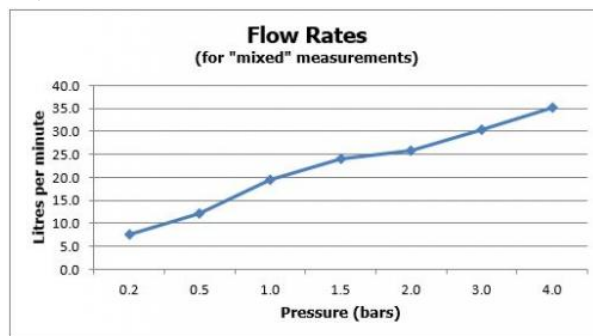

SPECIFICATION SHEET

COLLECTION: NOTION

PRODUCT CODE: NOT-148D/2-C/P

DESCRIPTION:

DX Notion
concealed 2 outlet, 2 handle thermostatic shower valve with integrated diverter
wall mounted
with rectangular backplate
thermostatic cartridge V-001C-PLA
diverter cartridge FL-804-33X/3X
2 x 3/4" female inlets
2 x 3/4" female outlets
includes 3/4" - 1/2" adaptors
inc. bleed valve for system flush on installation
min-max wall mount 70-95mm
optimum installation depth 82mm
minimum operating pressure 0.2 bar LP (shower)
minimum operating pressure 1.0 bar MP (bath)

FINISH:

Chrome

FLOW REGULATOR:

N

MINIMUM OPERATING PRESSURE:

0.2 bar LP (shower) 1.0 bar MP (bath)

FLOW RATE AT 3.0 BAR FLOW PRESSURE:

30 l/min