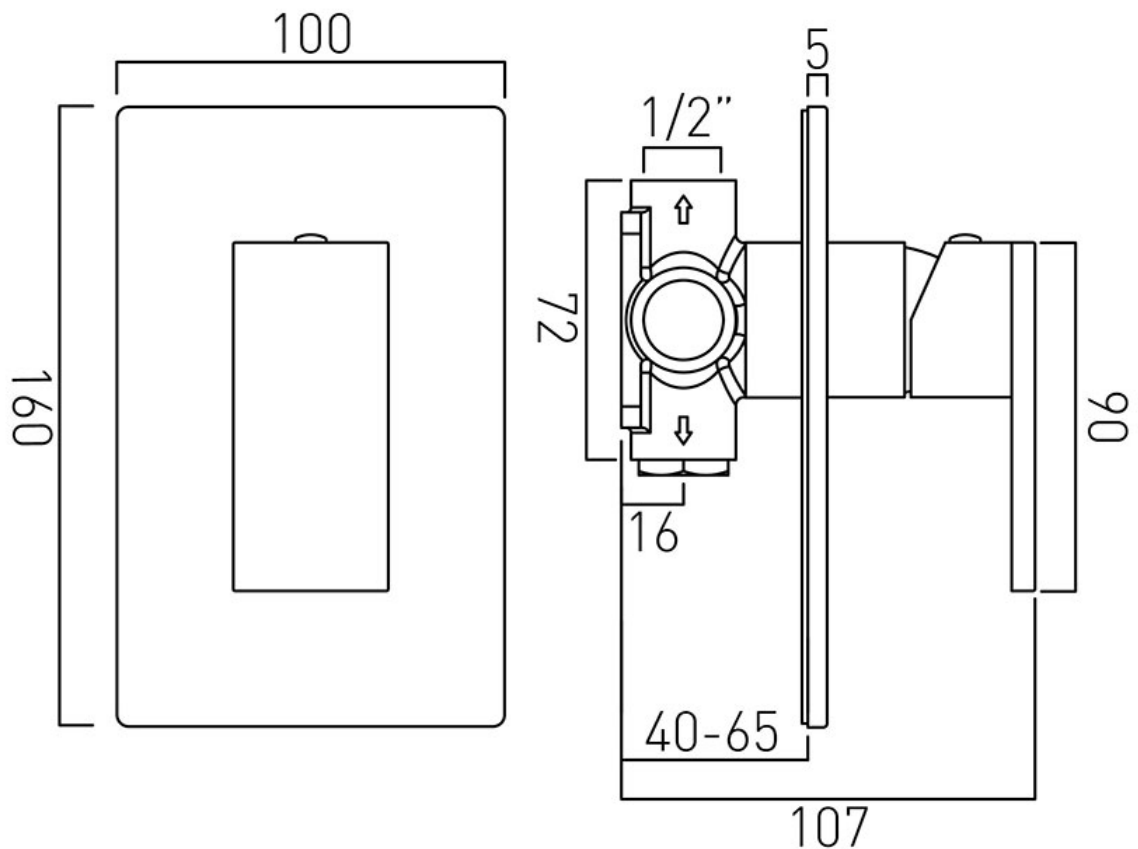

SPECIFICATION SHEET

COLLECTION: NOTION

PRODUCT CODE: NOT-145A-C/P

DESCRIPTION:

concealed shower valve
single lever
wall mounted
ceramic cartridge CAR-K35A
2 x 1/2" inlets
2 x 1/2" outlets (one is blanked off)
min-max wall mount 40-65mm
minimum operating pressure 0.2 bar LP shower / 1.5 bar MP bath

FINISH:

Chrome

FLOW REGULATOR:

N

MINIMUM OPERATING PRESSURE:

0.2 bar LP (shower) 1.5 bar MP (bath)

tel: 01934 744466
email: sales@vado.com
www.vado.com

where inspiration flows
taps | showering | accessories

TECHNICAL DRAWING

COLLECTION: NOTION

PRODUCT CODE: NOT-145A-C/P

tel: 01934 744466
email: sales@vado.com
www.vado.com

where inspiration flows
taps | showering | accessories