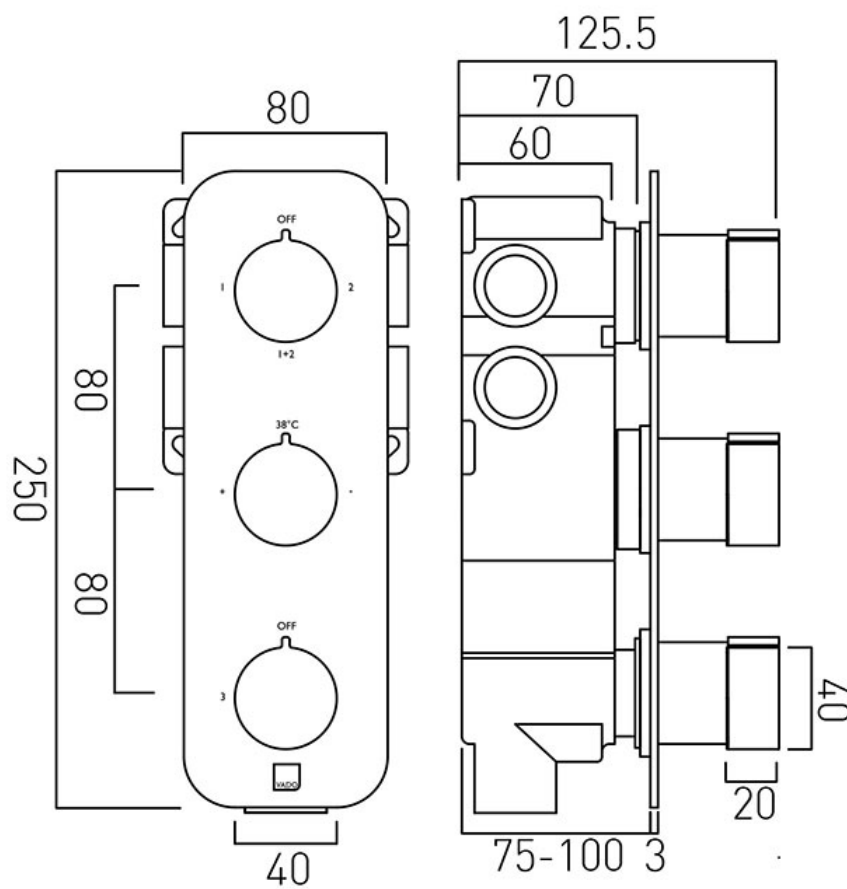

## DESCRIPTION:

DX Notion  
concealed 2 outlet, 3 handle thermostatic shower valve  
wall mounted  
with rectangular backplate  
thermostatic cartridge V-001C-PLA  
flow cartridge C-301-RTC  
2 x 3/4" female inlets  
2 x 3/4" female outlets  
includes 3/4" - 1/2" adaptors  
inc. bleed valve for system flush on installation  
min-max wall mount 70-95mm  
optimum installation depth 82mm  
minimum operating pressure 0.2 bar LP (shower)  
minimum operating pressure 1.0 bar MP (bath)

## FLOW RATE AT 3.0 BAR FLOW PRESSURE:

30 l/min

tel: 01934 744466  
email: sales@vado.com  
www.vado.com

**where inspiration flows**  
taps | showering | accessories

# TECHNICAL DRAWING

**COLLECTION:** NOTION

**PRODUCT CODE:** NOT-128D/2-C/P

tel: 01934 744466  
email: sales@vado.com  
www.vado.com

**where inspiration flows**  
taps | showering | accessories