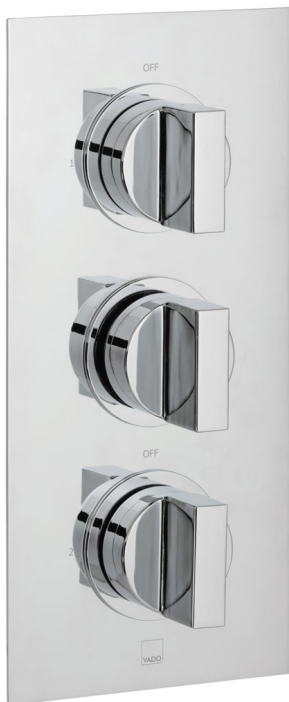

# SPECIFICATION SHEET

**COLLECTION:** NOTION

**PRODUCT CODE:** NOT-128D/2-C/P

## DESCRIPTION:

DX Notion  
concealed 2 outlet, 3 handle thermostatic shower valve  
wall mounted  
with rectangular backplate  
thermostatic cartridge V-001C-PLA  
flow cartridge C-301-RTC  
2 x 3/4" female inlets  
2 x 3/4" female outlets  
includes 3/4" - 1/2" adaptors  
inc. bleed valve for system flush on installation  
min-max wall mount 70-95mm  
optimum installation depth 82mm  
minimum operating pressure 0.2 bar LP (shower)  
minimum operating pressure 1.0 bar MP (bath)

## FINISH:

Chrome

## FLOW REGULATOR:

N