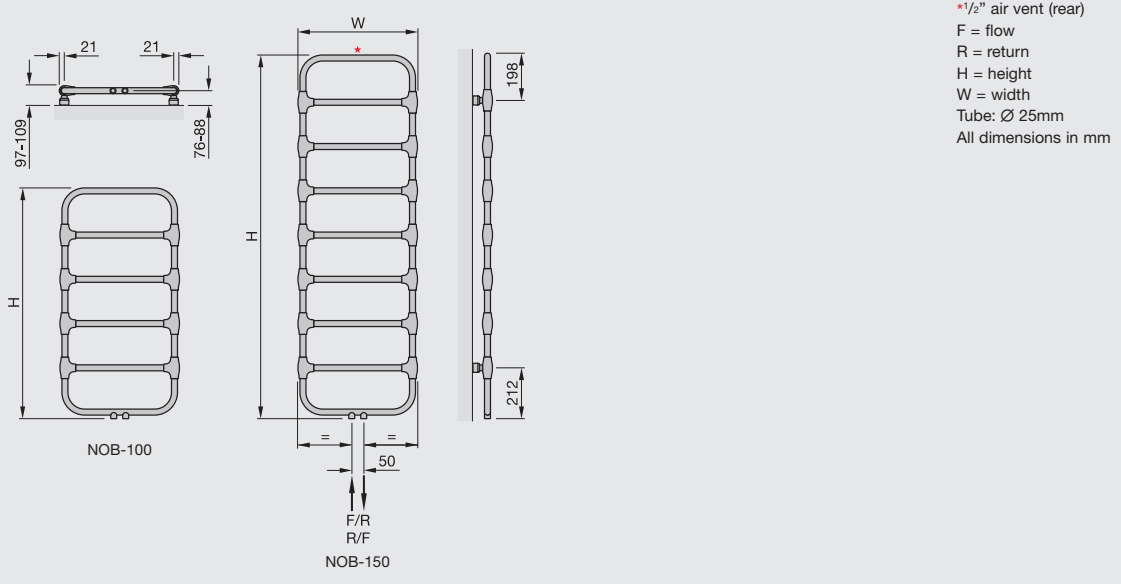

Central Heating Model STOCK listed in black	Height mm	Width mm	Finish	Output $\Delta T=50K$ Watts/btu All outputs certified to EN 442	Electric Immersion Rating Watts	Weight kg	RRP (ex VAT)	RRP (inc 20% VAT)
 Zehnder Nobis								
NOB-100-050	965	500	chrome	210/717	n/a	9.0	£855	£1,026.00
NOB-150-050	1520	chrome	325/1109	n/a	14.0	£1,048	£1,257.60	

For full  compliant technical specifications, refer to page 140
 To make an approximate conversion from T=50K to T=60K multiply outputs by 1.2