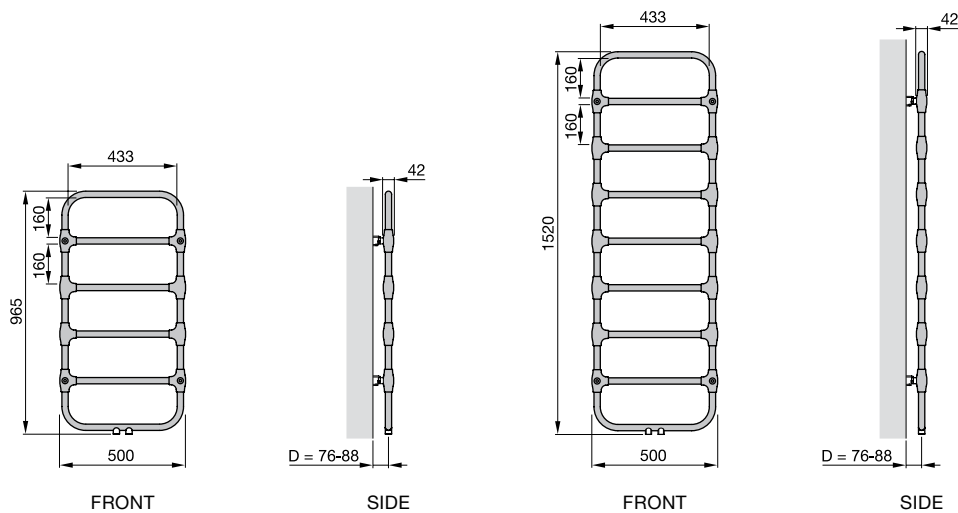

## Model overview

D = distance from wall to middle of connection

Dimensions in mm

## Connection to hot water central heating and open heating system

Chrome-plated version

Model	H mm	L mm	Thermal output			
			75/65/20 °C <sup>1)</sup> Watt	70/55/24 °C Watt	55/45/24 °C Watt	55/45/20 °C Watt
<b>NOB-100-050</b>	965	500	185	132	80	96.2
<b>NOB-150-050</b>	1520	500	288	205	123	148

H = height, L = length

1) Nominal heat output according to EN 442