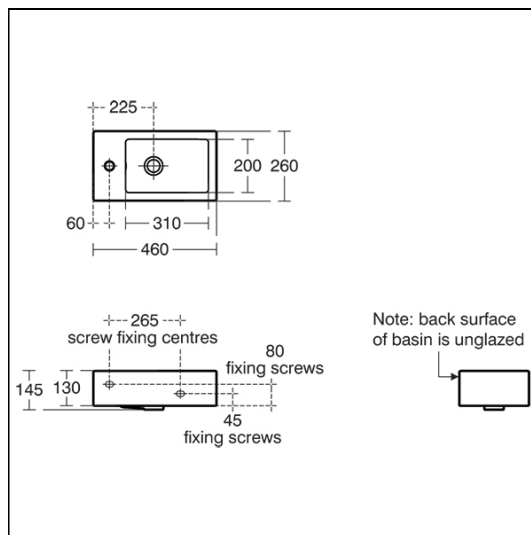

ILLUSTRATED PRODUCT DETAILS

Sizes

U8663 w:450

Weights

- U8663** 9.00 KG
- E0157** 0.16 KG
- A7257** 1.20 KG
- S8803** 1.00 KG
- E0079** 1.45 KG

Materials

- U8663** Vitreous China
- E0157** Metal
- A7257** Chrome Plated Brass
- S8803** Chrome Plated Metal
- E0079** Chrome Plated Metal

Finishes

- U8663**  White (01)
- E0157**  Neutral / No Finish (67)
- A7257**  Chrome (AA)
- S8803**  Chrome (AA)
- E0079**  Chrome (AA)

Flow rates

A7257 5 Litres per minute @ 3 bar pressure

Special Notes

Washbasin wall mounted using E0157 wall fixing set.