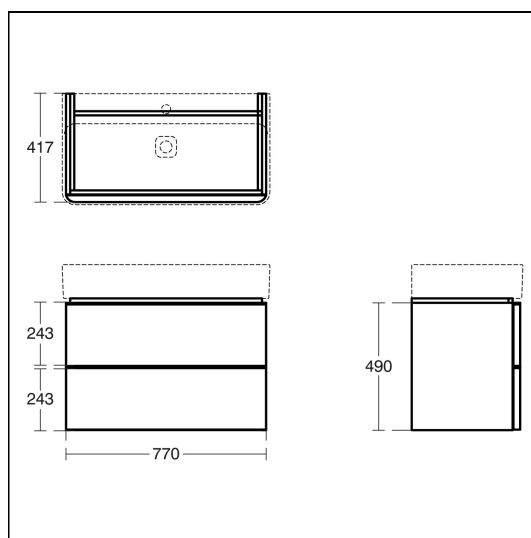

Fusaro 800mm wall hung washbasin unit

ILLUSTRATED

- T4301** Fusaro 800mm wall hung washbasin unit with 2 drawers
- U8586** Fusaro 80cm washbasin, 1 taphole with overflow

- EE230339** Space saving trap and waste pipe assembly for use with furniture basin units
- A7258** Ceno single lever basin mixer

OPTIONS

- U8631** Fusaro 80cm washbasin, no taphole with overflow

- A6622** Turano single lever wall mounted basin mixer with 225mm spout
- A5948** Built-in basin mixer kit 1, horizontal

ILLUSTRATED PRODUCT DETAILS

Sizes		Finishes	
U8586	d:430	T4301	 Dark Walnut (PA)
Weights		U8586	 White (01)
T4301	36.00 KG	EE230339	 Neutral / No Finish (67)
U8586	20.00 KG	A7258	 Chrome (AA)
EE230339	0.10 KG	Flow rates	
9		A7258	5 Litres per minute @ 3 bar pressure
A7258	1.30 KG	Designer	
Materials		Robin Levien, RDI	
T4301	Mixed Material		
U8586	Fine Fireclay		
EE230339	Plastic		
9			
A7258	Chrome Plated Brass		