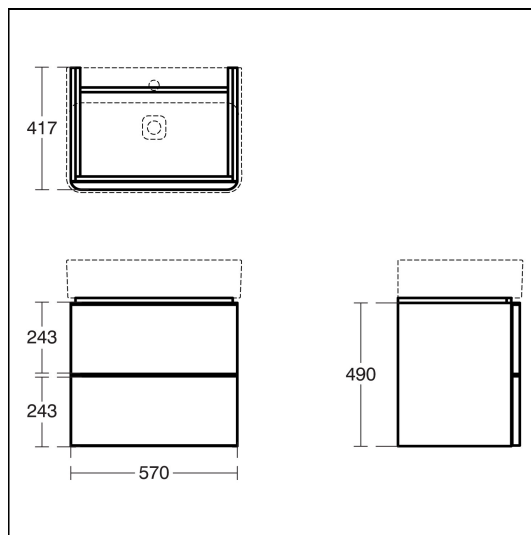

Fusaro 600mm wall hung washbasin unit

ILLUSTRATED

- T4300** Fusaro 600mm wall hung washbasin unit with 2 drawers
- U8585** Fusaro 60cm washbasin, 1 taphole with overflow

- EE230339** Space saving trap and waste pipe assembly for use with furniture basin units
- A7258** Ceno single lever basin mixer

OPTIONS

- U8630** Fusaro 60cm washbasin, no taphole with overflow

- A6622** Turano single lever wall mounted basin mixer with 225mm spout
- A5948** Built-in basin mixer kit 1, horizontal

ILLUSTRATED PRODUCT DETAILS

Sizes		Finishes	
U8585	d:430	T4300	 Dark Walnut (PA)
Weights		U8585	 White (01)
T4300	25.20 KG	EE230339	 Neutral / No Finish (67)
U8585	15.00 KG	A7258	 Chrome (AA)
EE230339	0.10 KG	Flow rates	
9		A7258	5 Litres per minute @ 3 bar pressure
A7258	1.30 KG	Designer	
Materials		Robin Levien, RDI	
T4300	Mixed Material		
U8585	Fine Fireclay		
EE230339	Plastic		
9			
A7258	Chrome Plated Brass		