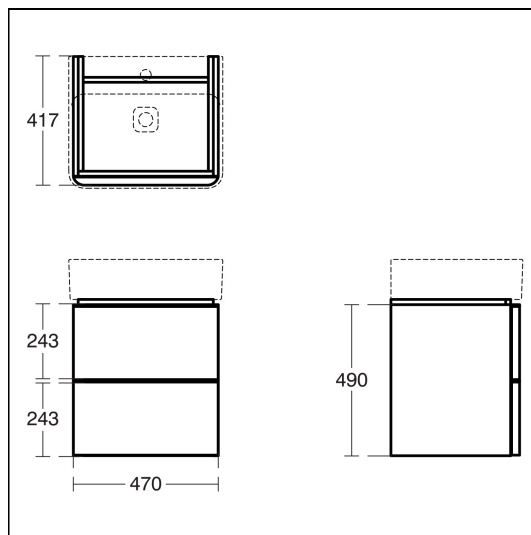

Fusaro 500mm wall hung washbasin unit

ILLUSTRATED

- T4299** Fusaro 500mm wall hung washbasin unit with 2 drawers
- U8584** Fusaro 50cm washbasin, 1 taphole with overflow

- EE230339** Space saving trap and waste pipe assembly for use with furniture basin units
- A7258** Ceno single lever basin mixer

OPTIONS

- U8629** Fusaro 50cm washbasin, no taphole with overflow

- A6622** Turano single lever wall mounted basin mixer with 225mm spout
- A5948** Built-in basin mixer kit 1, horizontal

ILLUSTRATED PRODUCT DETAILS

Sizes		Finishes	
U8584	d:430	T4299	 Dark Walnut (PA)
Weights		U8584	 White (01)
T4299	26.00 KG	EE230339	 Neutral / No Finish (67)
U8584	13.00 KG	A7258	 Chrome (AA)
EE230339	0.10 KG	Flow rates	
9		A7258	5 Litres per minute @ 3 bar pressure
A7258	1.30 KG	Designer	
Materials		Robin Levien, RDI	
T4299	Mixed Material		
U8584	Fine Fireclay		
EE230339	Plastic		
9			
A7258	Chrome Plated Brass		