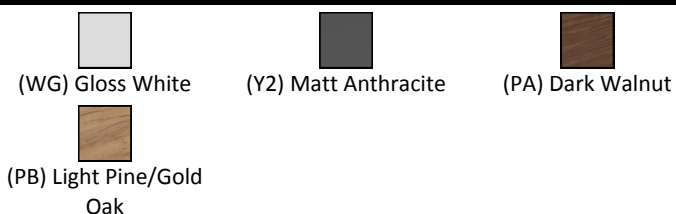

Rienza 450mm Guest Washbasin Unit

ILLUSTRATED

- E2158** Rienza 450mm guest washbasin unit with 1 door
- U8664** Rienza 45cm Guest Washbasin, 1 taphole with overflow, right hand

ILLUSTRATED PRODUCT DETAILS

Sizes	Finishes
U8664 w:450	E2158  Gloss White (WG)
Weights	U8664  White (01)
U8664 9.00 KG	
Materials	
E2158 Mixed Material	
U8664 Vitreous China	

FINISH OPTIONS

Standards
EN 14749:2005

Special Notes
Furniture units should be installed in a bathroom with adequate ventilation. Mounting kit included. Always use appropriate fixings to suit the type of wall.