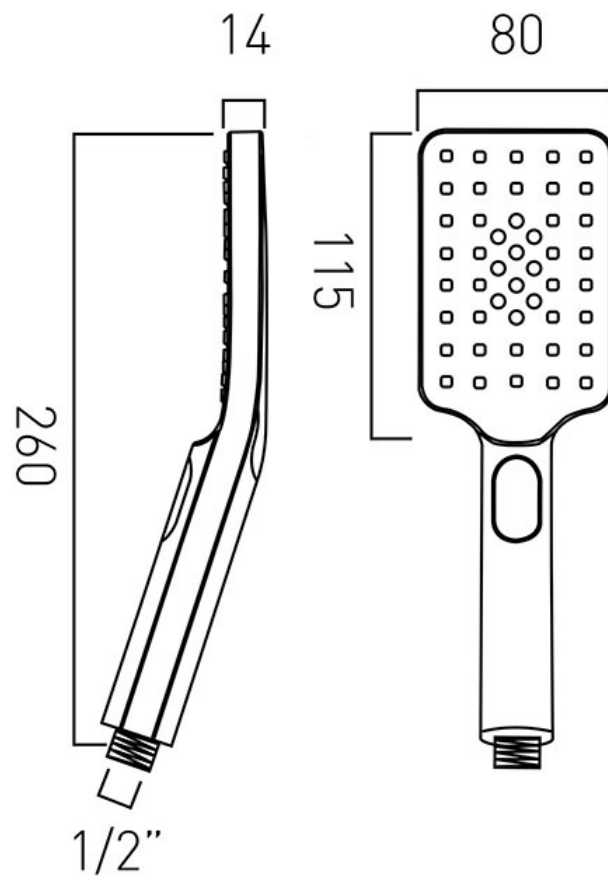

SPECIFICATION SHEET

COLLECTION:

PRODUCT CODE: NEB-HANDSET-SQ-DB-CP

DESCRIPTION:

nebula square 3 function push button control rub-clean shower handset

functions: rain, intense rain, mist

minimum operating pressure 1.0 bar MP

FINISH:

Chrome

FLOW REGULATOR:

FR-SHOWER/9-C/P

MINIMUM OPERATING PRESSURE:

1.0 bar MP

tel: 01934 744466
email: sales@vado.com
www.vado.com

where inspiration flows
taps | showering | accessories

TECHNICAL DRAWING

COLLECTION:

PRODUCT CODE: NEB-HANDSET-SQ-DB-CP

tel: 01934 744466
email: sales@vado.com
www.vado.com

where inspiration flows
taps | showering | accessories