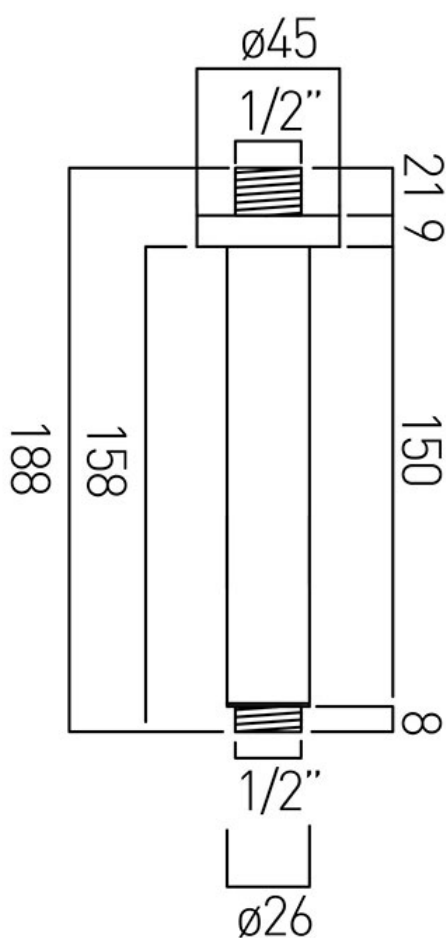

# TECHNICAL DRAWING

**COLLECTION:**

**PRODUCT CODE:** MIX-CMA/150-C/P

tel: 01934 744466  
email: sales@vado.com  
www.vado.com

**where inspiration flows**  
taps | showering | accessories