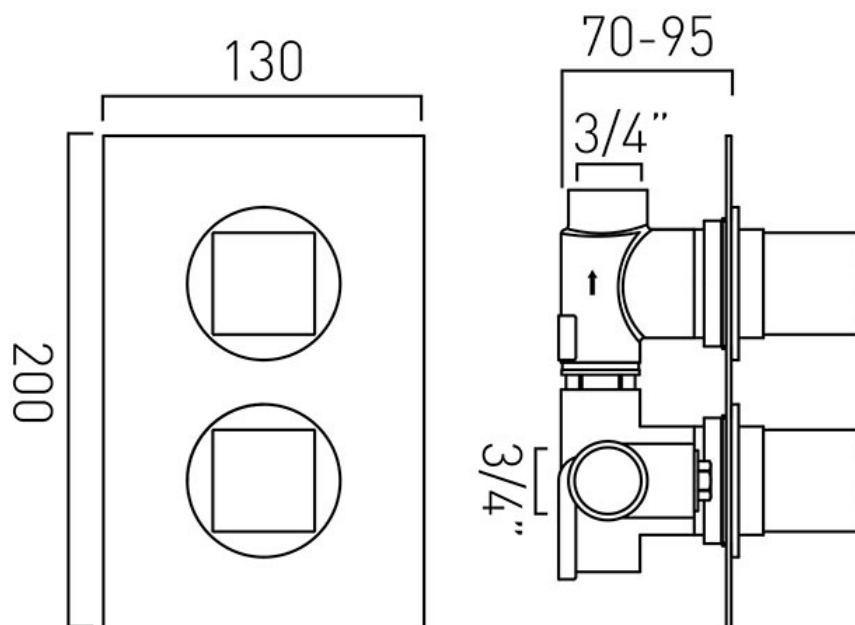

TECHNICAL DRAWING

COLLECTION:

PRODUCT CODE: MIX-148D-C/P

tel: 01934 744466
email: sales@vado.com
www.vado.com

where inspiration flows
taps | showering | accessories