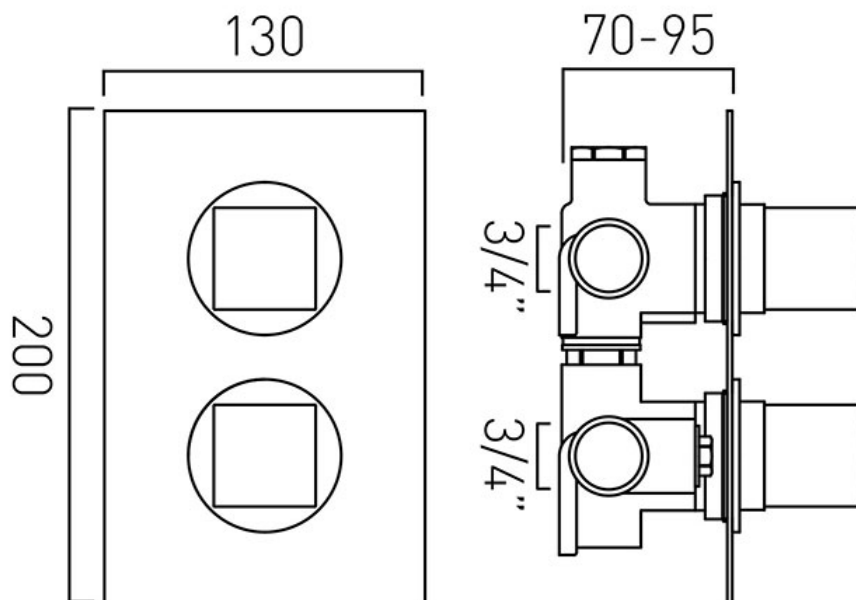

TECHNICAL DRAWING

COLLECTION:

PRODUCT CODE: MIX-148D/2-C/P

tel: 01934 744466
email: sales@vado.com
www.vado.com

where inspiration flows
taps | showering | accessories