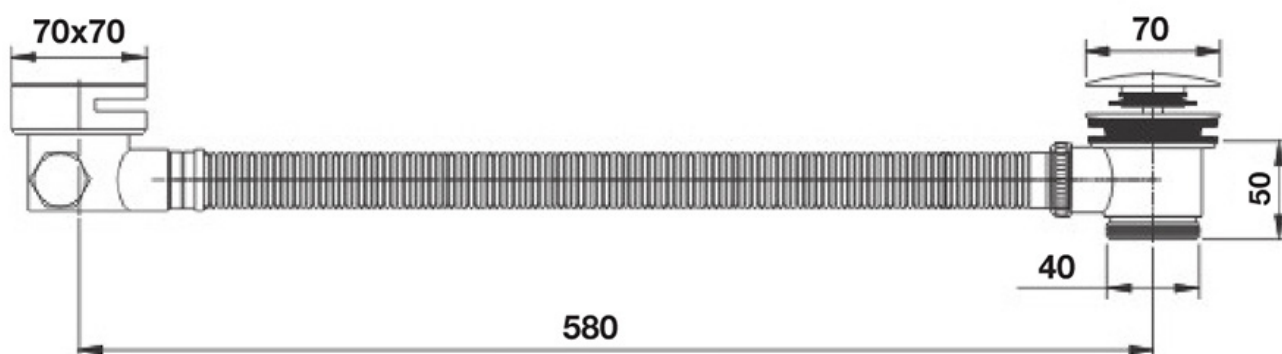

TECHNICAL DRAWING

Alek Square Bath Clicker Waste & Overflow Filler

Chrome: 53-9334

Matt Black: 53-9339

MERE
BEAUTIFUL BATHROOMS

MERE

T 01925 214 200
E sales@merebathrooms.co.uk
W merebathrooms.co.uk

2 Lyncastle Road
Appleton Thorn
Warrington WA4 4SN