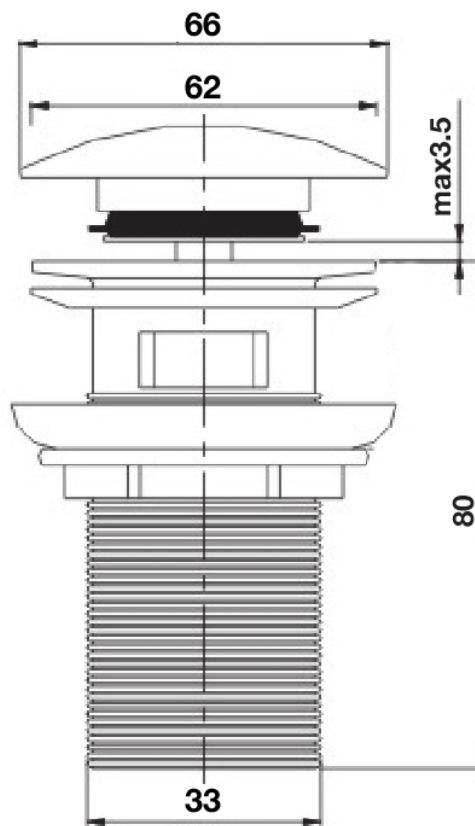

# TECHNICAL DRAWING

*Alek Round Basin Push Waste Slotted*

Chrome: 53-9013

**MERE**  
BEAUTIFUL BATHROOMS

**MERE**

T 01925 214 200  
E sales@merebathrooms.co.uk  
W merebathrooms.co.uk

2 Lyncastle Road  
Appleton Thorn  
Warrington WA4 4SN