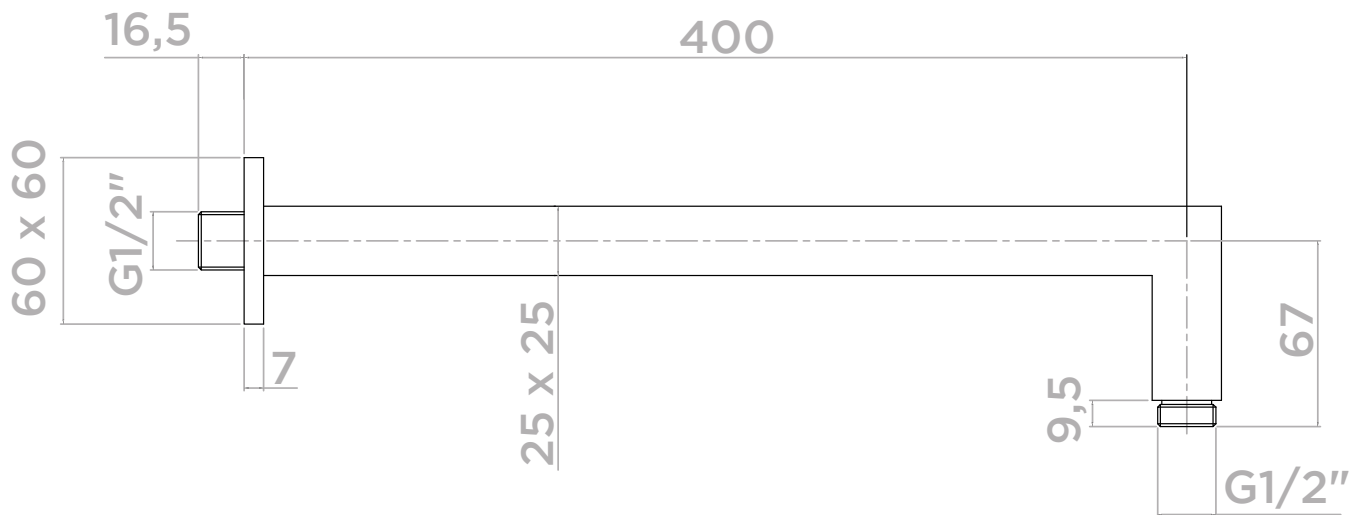

TECHNICAL DRAWING

Elvo Square Shower Arm

48-7163 - Chrome
48-7169 - Matt Black

MERE
BEAUTIFUL BATHROOMS

MERE

T 01925 214 200
E sales@merebathrooms.co.uk
W merebathrooms.co.uk

2 Lyncastle Road
Appleton Thorn
Warrington WA4 4SN