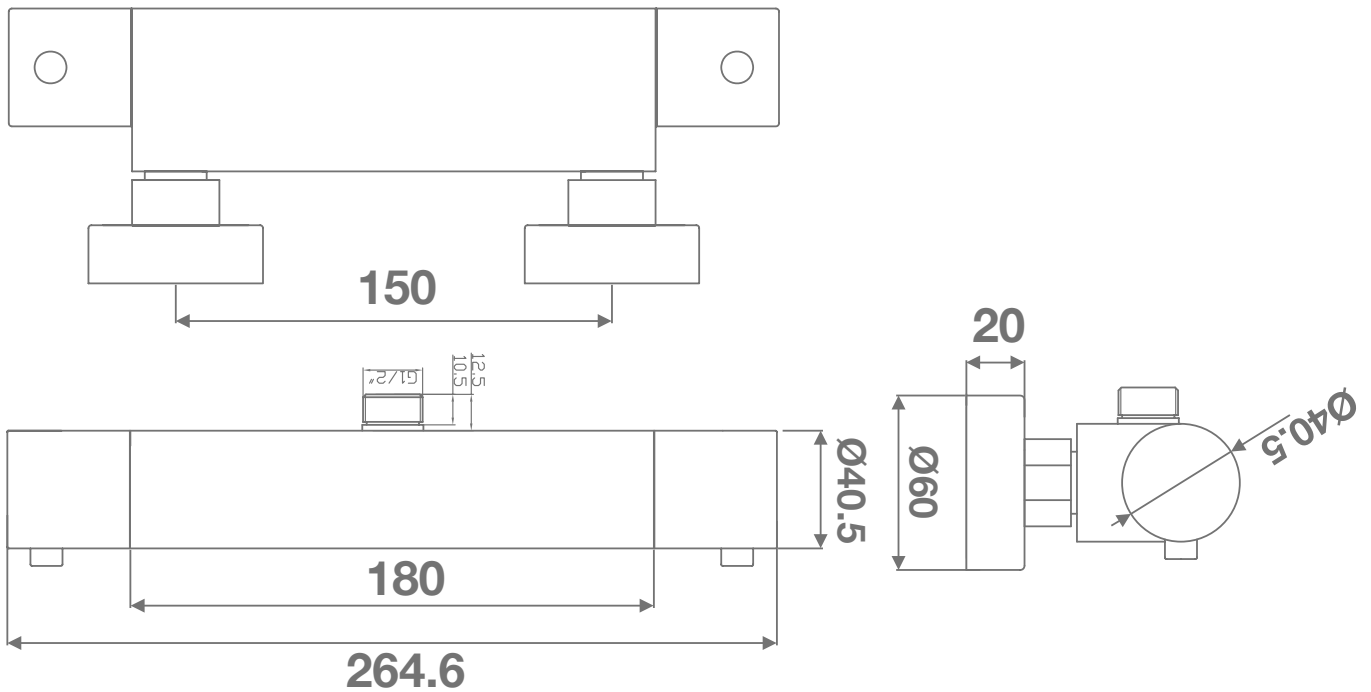

TECHNICAL DRAWING

Mario Exposed Thermostatic
Shower Valve - Round
48-1593

MERE
BEAUTIFUL BATHROOMS

MERE

T 01925 214 200
E sales@merebathrooms.co.uk
W merebathrooms.co.uk

2 Lyncastle Road
Appleton Thorn
Warrington WA4 4SN