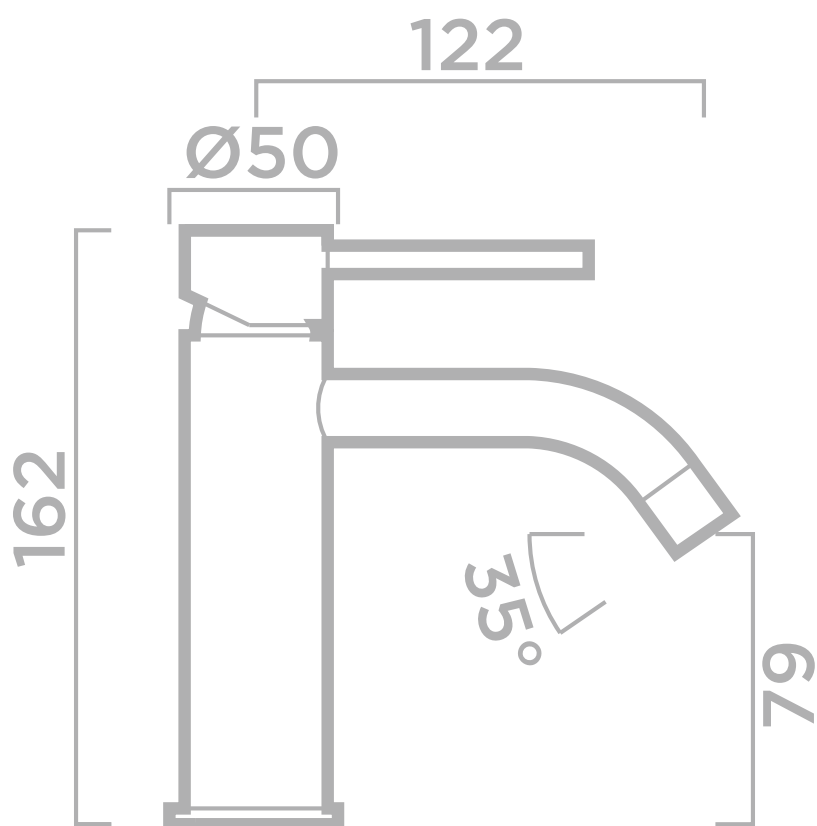

TECHNICAL DRAWING

Parina Basin Mono Tap

Chrome: 48-0113
Matt Black: 48-0119

MERE
BEAUTIFUL BATHROOMS

MERE

T 01925 214 200
E sales@merethrooms.co.uk
W merethrooms.co.uk

2 Lyncastle Road
Appleton Thorn
Warrington WA4 4SN