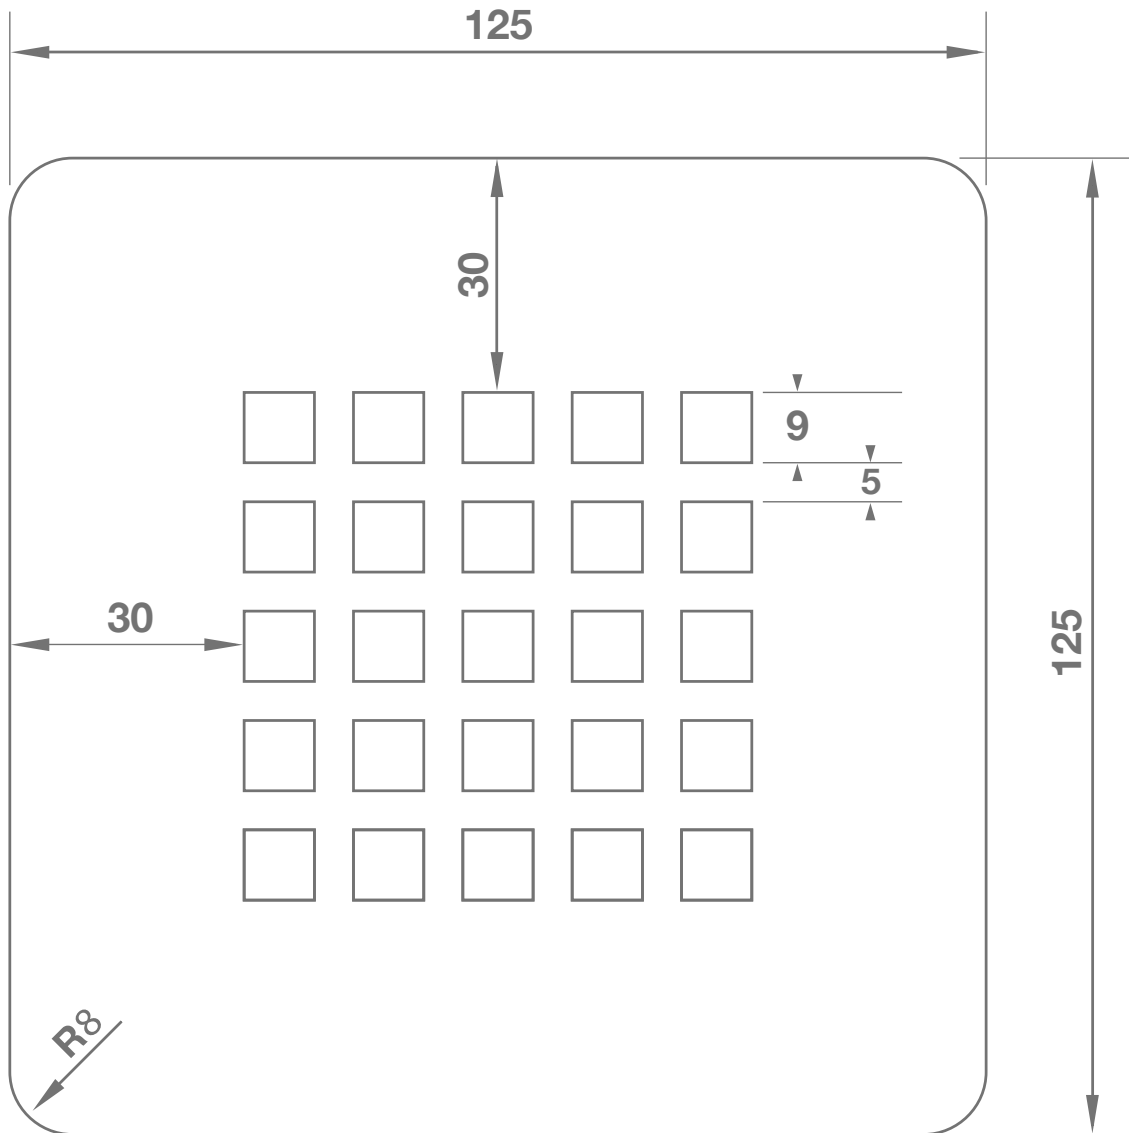

# TECHNICAL DRAWING

*Giorgio2 Grate*

**MERE**  
BEAUTIFUL BATHROOMS

**MERE**

T 01925 214 200  
E sales@merebathrooms.co.uk  
W merebathrooms.co.uk

2 Lyncastle Road  
Appleton Thorn  
Warrington WA4 4SN