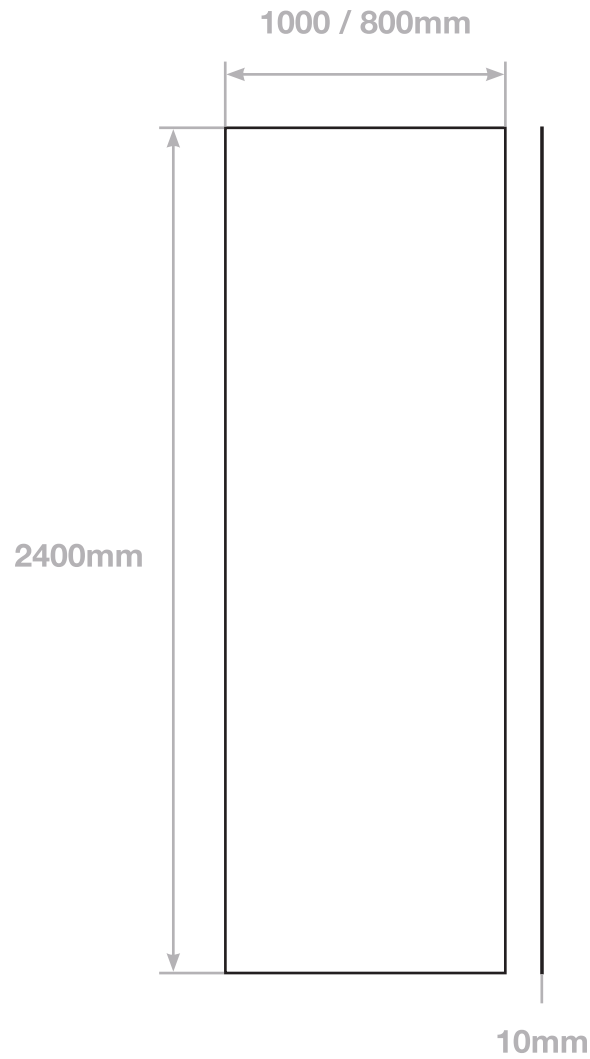

# TECHNICAL DRAWING

*Giorgio Wall Panels*

**MERE**  
BEAUTIFUL BATHROOMS

Length / Width	White Slate	Grey Slate	Black Slate	Weight Kg
2400 x 800	45-9105	45-9205	45-9305	30
2400 x 1000	45-9106	45-9206	45-9306	38