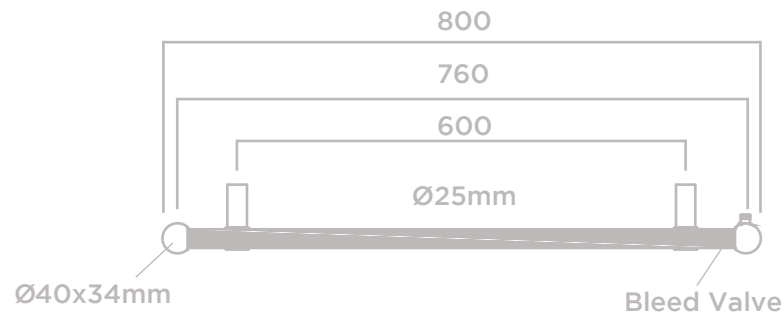

# TECHNICAL DRAWING

## *Hugo2 Towel Rail 600 x 800mm*

**MERE**  
BEAUTIFUL BATHROOMS

Anthracite: 31-9154  
Arabica: 31-9155  
Lusso Grey: 31-9157  
Matt Black: 31-9158  
Mont Blanc: 31-9156  
Chrome: 31-9153

**MERE**

T 01925 214 200  
E sales@merebathrooms.co.uk  
W merebathrooms.co.uk