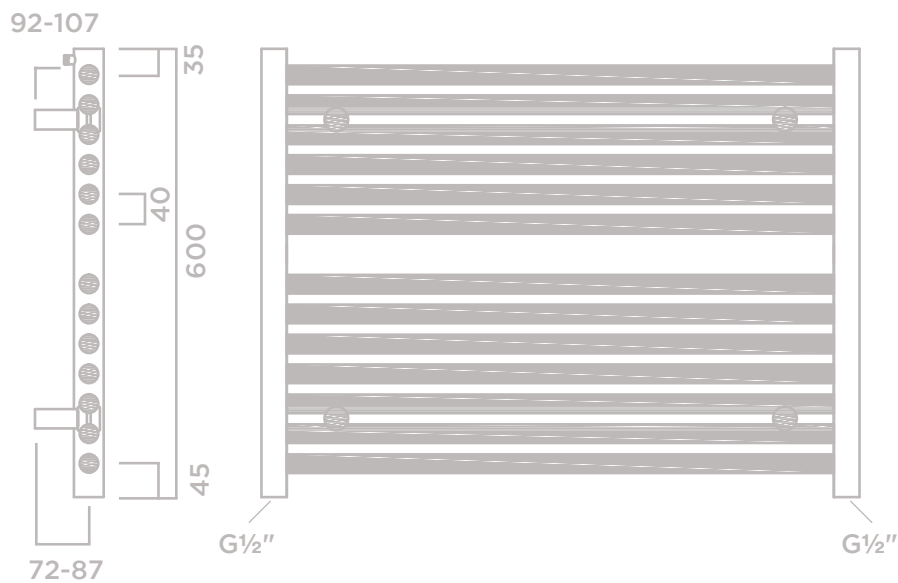

# TECHNICAL DRAWING

## *Hugo2 Towel Rail 600 x 800mm*

**MERE**  
BEAUTIFUL BATHROOMS

Anthracite: 31-9154  
Arabica: 31-9155  
Lusso Grey: 31-9157  
Matt Black: 31-9158  
Mont Blanc: 31-9156  
Chrome: 31-9153

**MERE**

T 01925 214 200  
E sales@merebathrooms.co.uk  
W merebathrooms.co.uk