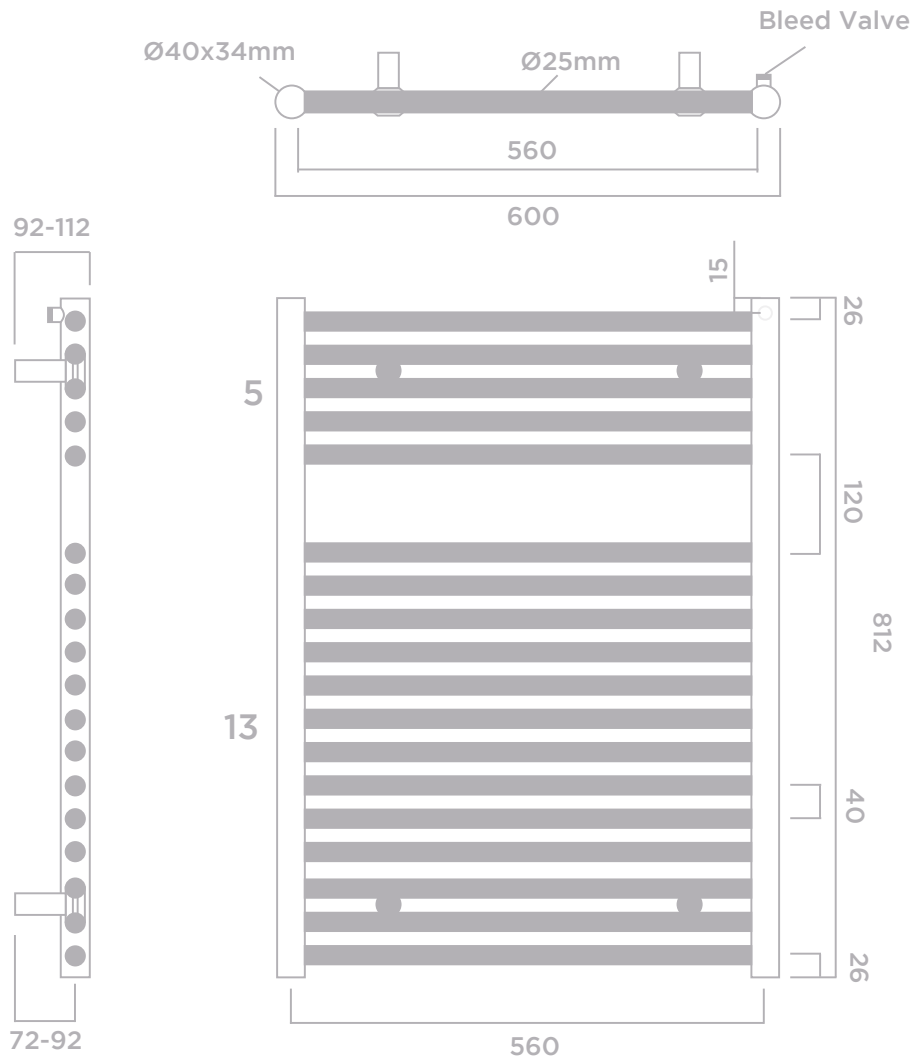

# TECHNICAL DRAWING

## Hugo2 Towel Rail 812 x 600mm

Anthracite: 31-9044  
Arabica: 31-9045  
Lusso Grey: 31-9047  
Matt Black: 31-9048  
Mont Blanc: 31-9046  
Chrome: 31-9043

**MERE**  
BEAUTIFUL BATHROOMS

**MERE**

T 01925 214 200  
E sales@merebathrooms.co.uk  
W merebathrooms.co.uk