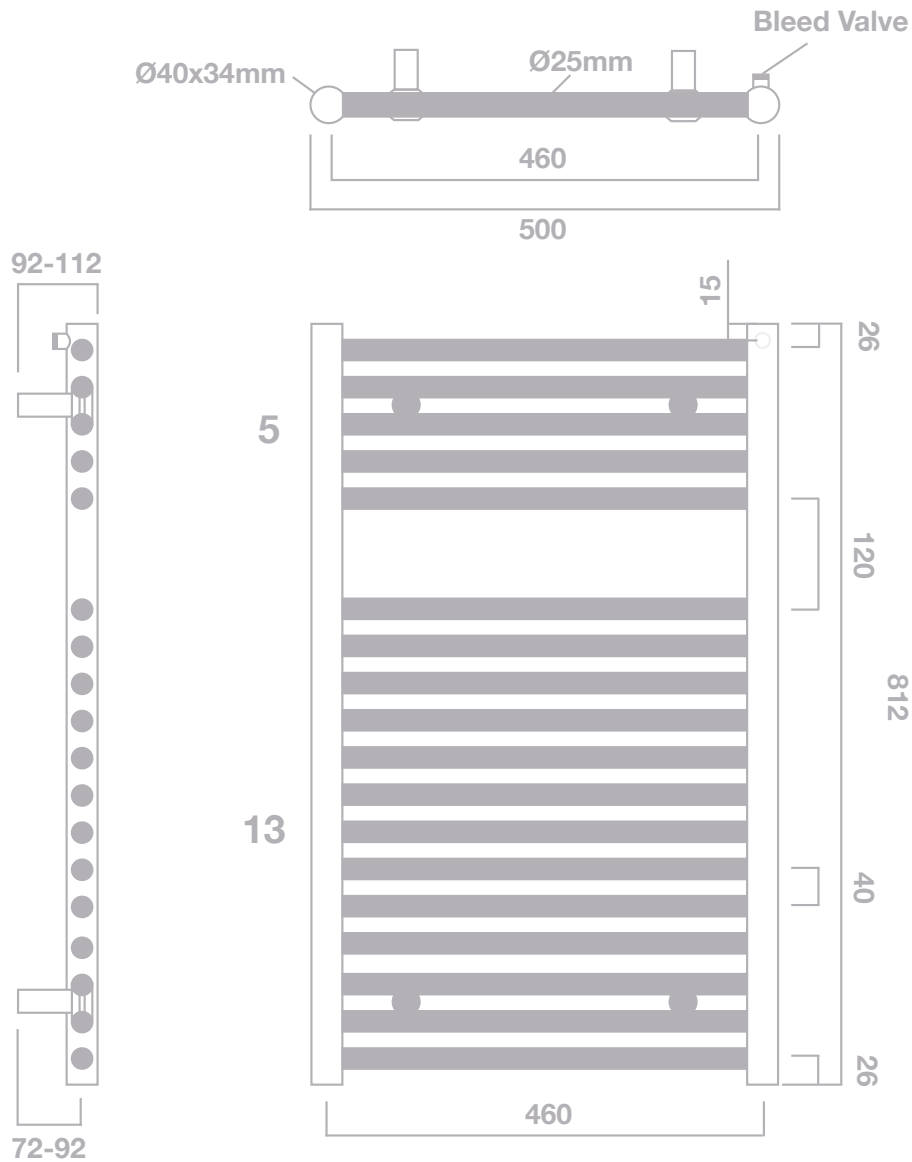

TECHNICAL DRAWING

Hugo2 Towel Rail 812 x 500mm

Anthracite: 31-9034
Arabica: 31-9035
Lusso Grey: 31-9037
Matt Black: 31-9038
Mont Blanc: 31-9036
Chrome: 31-9033

MERE
BEAUTIFUL BATHROOMS

MERE

T 01925 214 200
E sales@merebathrooms.co.uk
W merebathrooms.co.uk