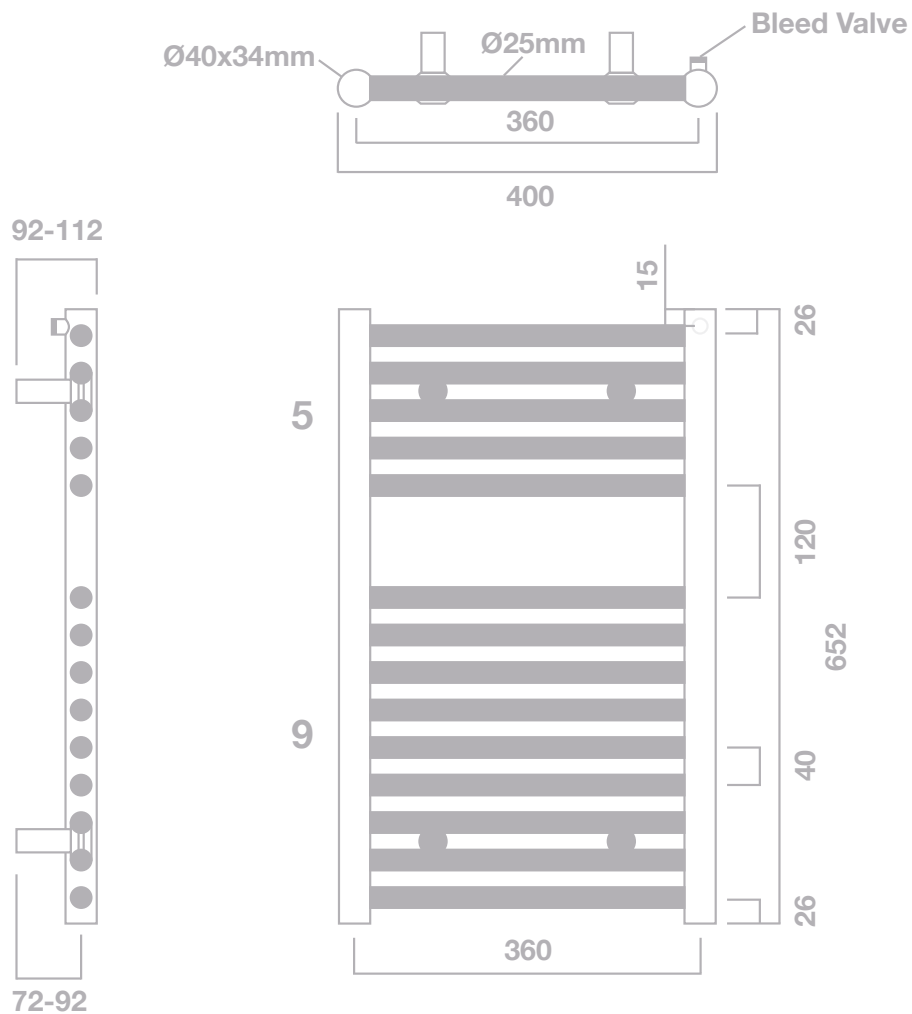

TECHNICAL DRAWING

Hugo2 Towel Rail 652 x 400mm

Anthracite: 31-9024
Arabica: 31-9025
Lusso Grey: 31-9027
Matt Black: 31-9028
Mont Blanc: 31-9026
Chrome: 31-9023

MERE
BEAUTIFUL BATHROOMS

MERE

T 01925 214 200
E sales@merebathrooms.co.uk
W merebathrooms.co.uk