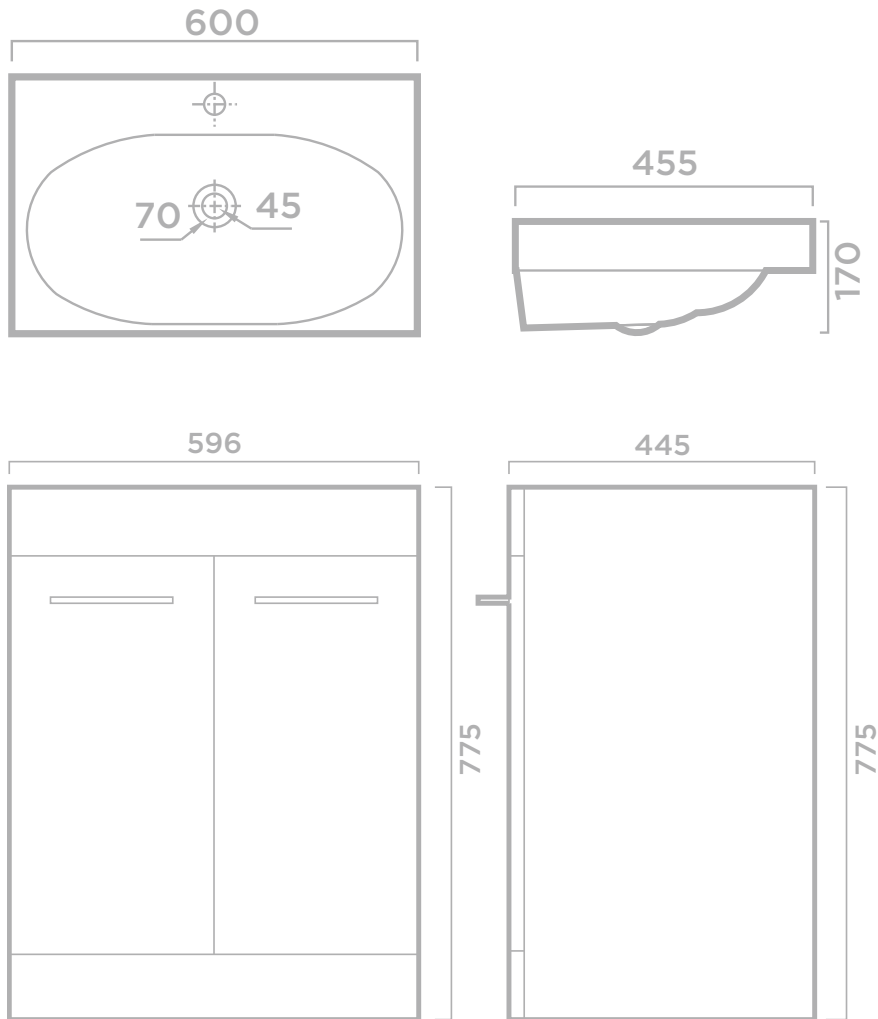

# TECHNICAL DRAWING

## Angelo 600mm Floor Mounted Basin Unit

Barossa Oak: 29-1201  
Gloss White: 29-1211

**MERE**  
BEAUTIFUL BATHROOMS

**MERE**

T 01925 214 200  
E sales@mererestrooms.co.uk  
W mererestrooms.co.uk

2 Lyncastle Road  
Appleton Thorn  
Warrington WA4 4SN