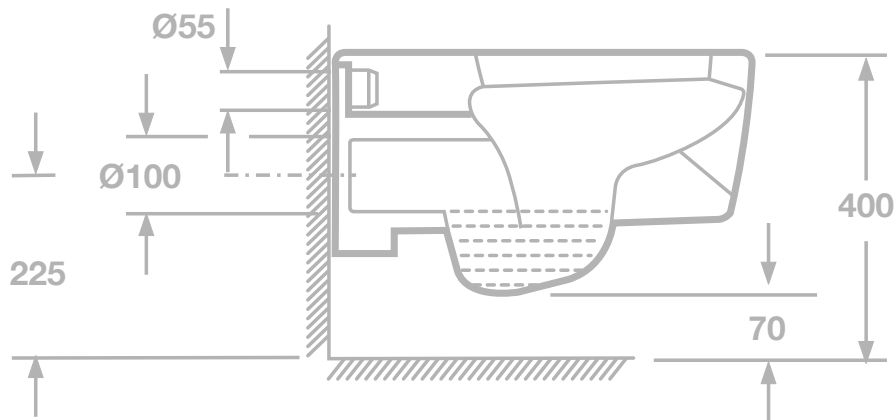

# TECHNICAL DRAWING

## Angelo Wall Hung Pan

Wall Hung Pan: 29-1071

**MERE**  
BEAUTIFUL BATHROOMS

**MERE**

T 01925 214 200  
E sales@merebathrooms.co.uk  
W merebathrooms.co.uk

2 Lyncastle Road  
Appleton Thorn  
Warrington WA4 4SN