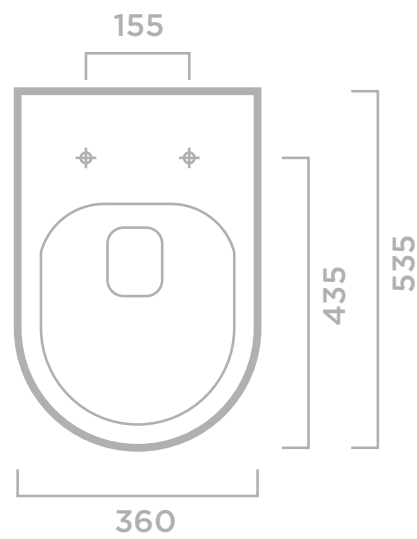

TECHNICAL DRAWING

Angelo Back To Wall Toilet

Back To Wall Pan: 29-1041
Soft Close Seat: 29-1031

MERE
BEAUTIFUL BATHROOMS

MERE

T 01925 214 200
E sales@merethrooms.co.uk
W merethrooms.co.uk

2 Lyncastle Road
Appleton Thorn
Warrington WA4 4SN