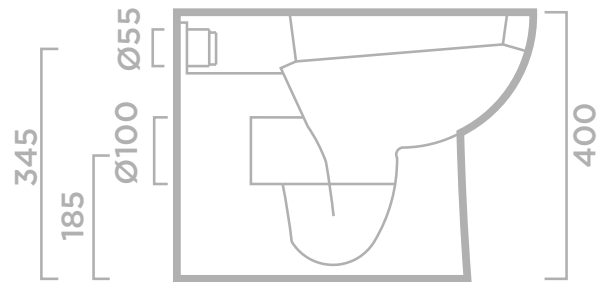

TECHNICAL DRAWING

Angelo Back To Wall Toilet

Back To Wall Pan: 29-1041
Soft Close Seat: 29-1031

MERE
BEAUTIFUL BATHROOMS

MERE

T 01925 214 200
E sales@merethrooms.co.uk
W merethrooms.co.uk

2 Lyncastle Road
Appleton Thorn
Warrington WA4 4SN