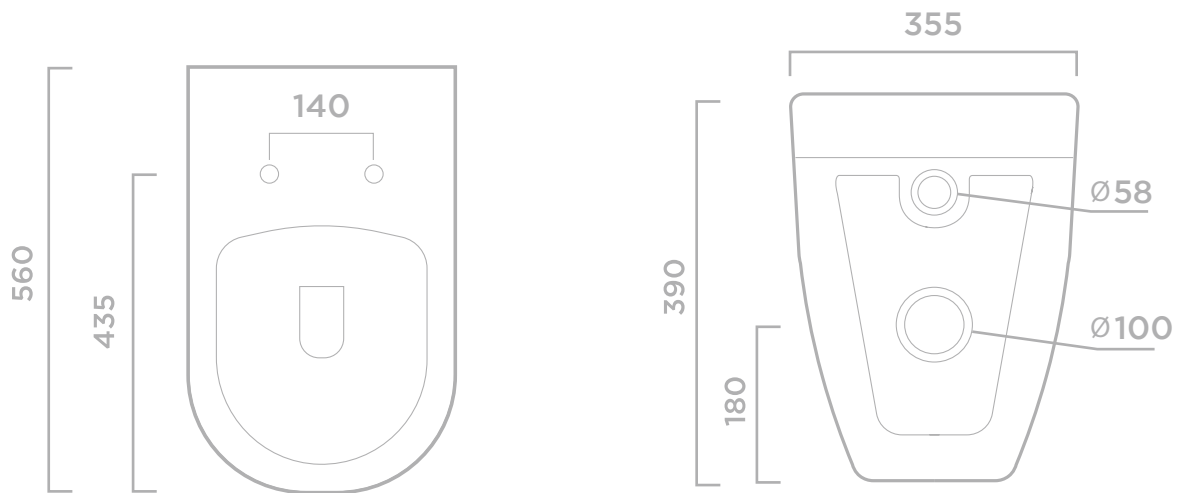

TECHNICAL DRAWING

Cone Back To Wall Toilet

Back To Wall Pan: 26-9061
Toilet Seat: 26-9071

MERE
BEAUTIFUL BATHROOMS

MERE

T 01925 214 200
E sales@merebathrooms.co.uk
W merebathrooms.co.uk

2 Lyncastle Road
Appleton Thorn
Warrington WA4 4SN