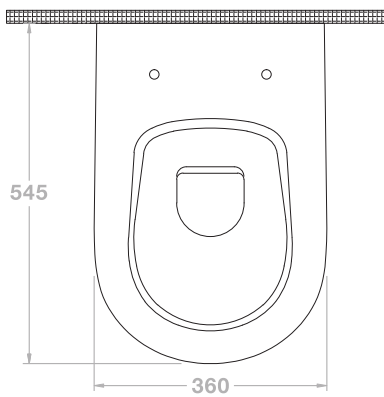

# TECHNICAL DRAWING

*Velino Rimless Wall Hung  
Pan*

26-4397

**MERE**  
BEAUTIFUL BATHROOMS

**MERE**

T 01925 214 200  
E sales@merebathrooms.co.uk  
W merebathrooms.co.uk

2 Lyncastle Road  
Appleton Thorn  
Warrington WA4 4SN