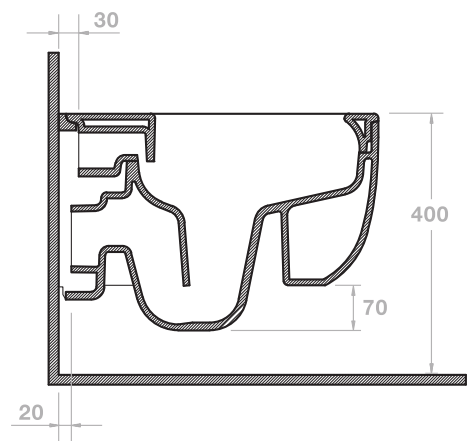

# TECHNICAL DRAWING

*Velino Rimless Wall Hung  
Pan*

26-4397

**MERE**  
BEAUTIFUL BATHROOMS

**MERE**

T 01925 214 200  
E sales@merebathrooms.co.uk  
W merebathrooms.co.uk

2 Lyncastle Road  
Appleton Thorn  
Warrington WA4 4SN