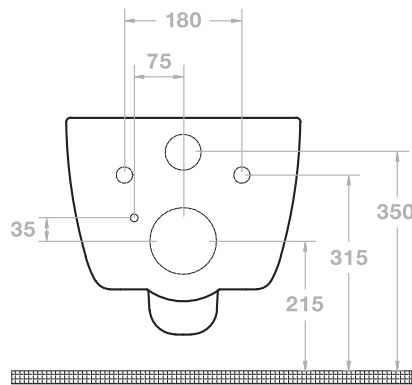

# TECHNICAL DRAWING

*Velino Rimless Wall Hung  
Pan*

26-4397

**MERE**  
BEAUTIFUL BATHROOMS

**MERE**

T 01925 214 200  
E sales@merebathrooms.co.uk  
W merebathrooms.co.uk

2 Lyncastle Road  
Appleton Thorn  
Warrington WA4 4SN