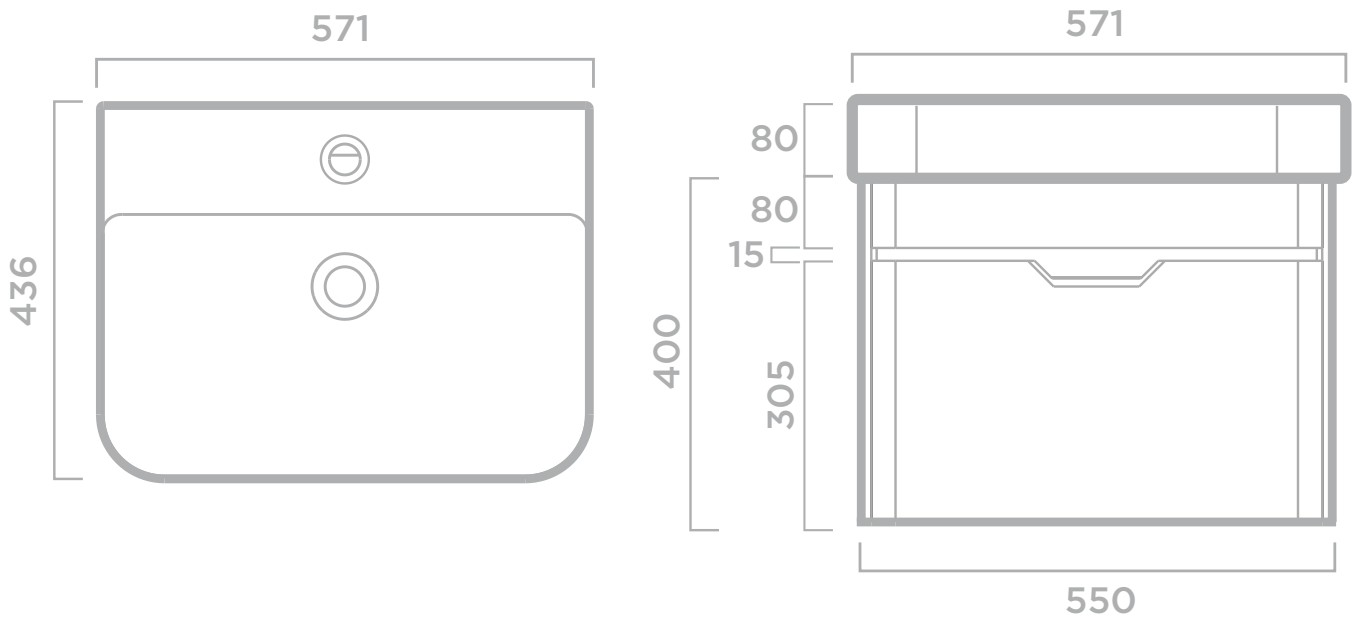

TECHNICAL DRAWING

Loretto 57cm Furniture & Basin

White: 26-0575

Grey: 26-0576

MERE
BEAUTIFUL BATHROOMS

MERE

T 01925 214 200
E sales@merebathrooms.co.uk
W merebathrooms.co.uk

2 Lyncastle Road
Appleton Thorn
Warrington WA4 4SN