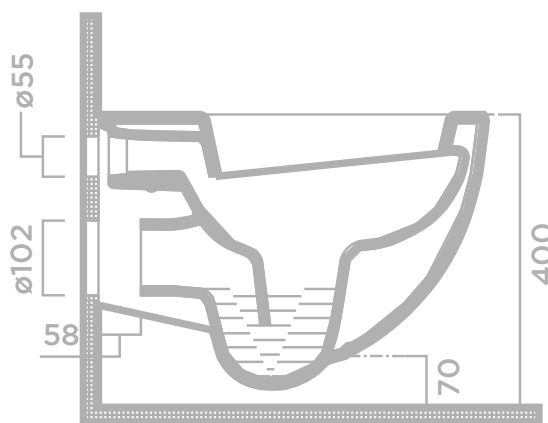

TECHNICAL DRAWING

Serena Wall Hung Toilet

Wall Hung Pan: 26-0311 Slim

Soft Close Seat: 26-0321

MERE
BEAUTIFUL BATHROOMS

MERE

T 01925 214 200
E sales@merebathrooms.co.uk
W merebathrooms.co.uk

2 Lyncastle Road
Appleton Thorn
Warrington WA4 4SN