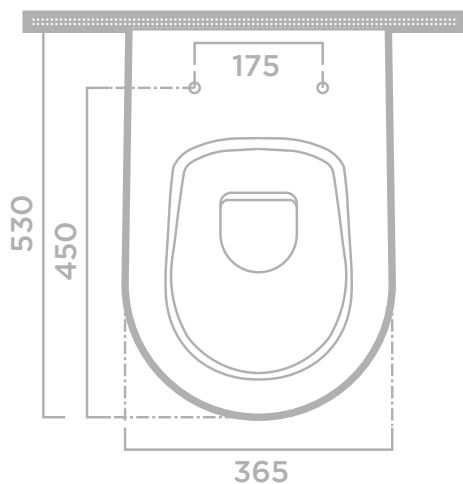

TECHNICAL DRAWING

Serena Wall Hung Toilet

Wall Hung Pan: 26-0311 Slim

Soft Close Seat: 26-0321

MERE
BEAUTIFUL BATHROOMS

MERE

T 01925 214 200
E sales@merebathrooms.co.uk
W merebathrooms.co.uk

2 Lyncastle Road
Appleton Thorn
Warrington WA4 4SN