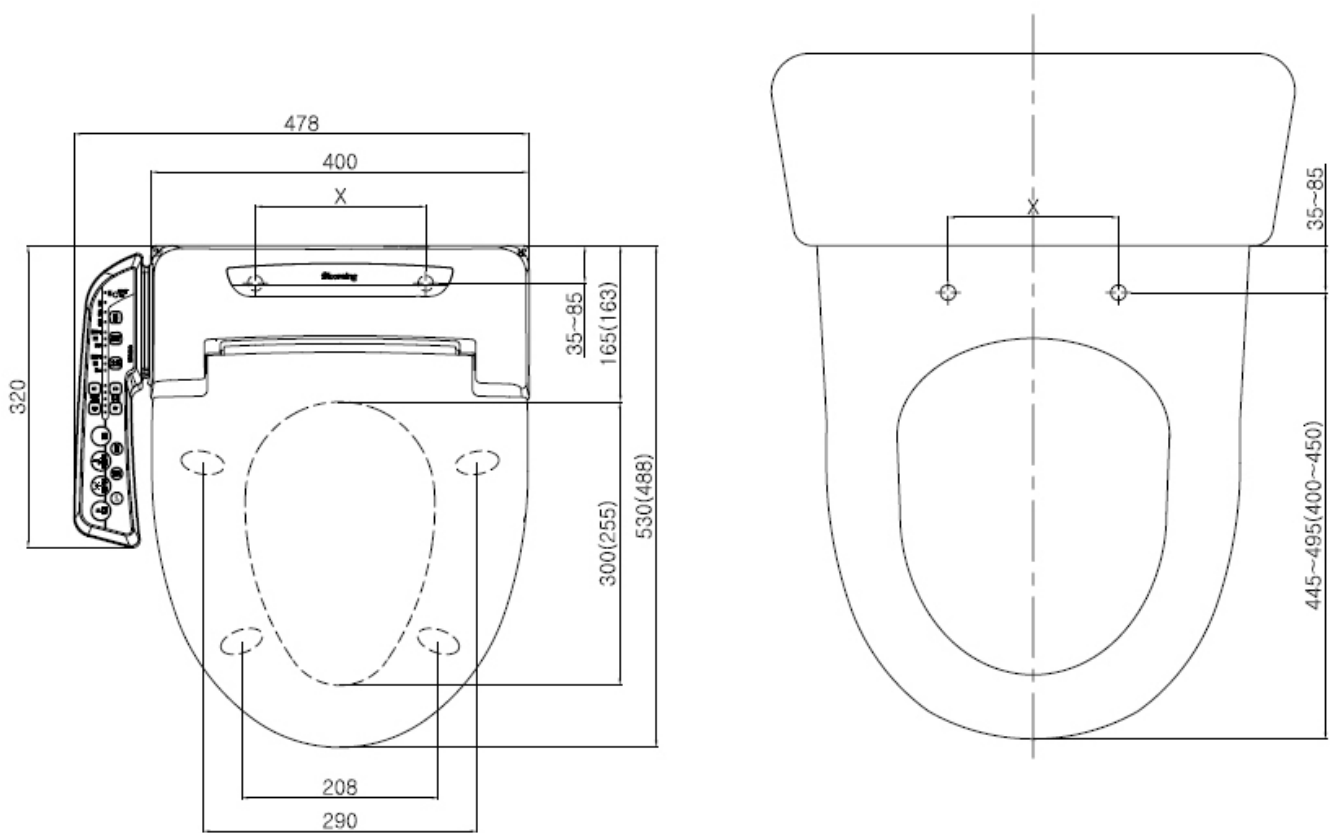

TECHNICAL DRAWING

Smartplus Seat

26-0241

MERE
BEAUTIFUL BATHROOMS

MERE

T 01925 214 200
E sales@merebathrooms.co.uk
W merebathrooms.co.uk

2 Lyncastle Road
Appleton Thorn
Warrington WA4 4SN