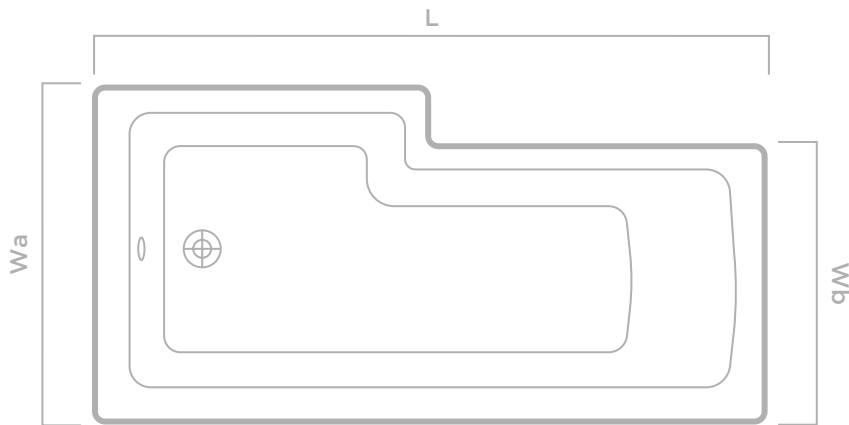

# TECHNICAL DRAWING

## Lorenzo Showerbath

Right Hand: 21-9131

Left Hand: 21-9132

**MERE**  
BEAUTIFUL BATHROOMS

Lorenzo Showerbath	L	H	Wa	Wb	IH
1700 x 700	1700	510	850	700	385

Tap ledge for Lorenzo showerbath is 90mm

Left Hand