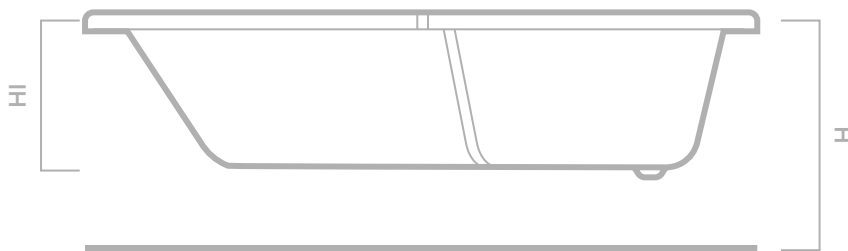

## Lorenzo Showerbath

Right Hand: 21-9131

Left Hand: 21-9132

**MERE**  
BEAUTIFUL BATHROOMS

Lorenzo Showerbath	L	H	Wa	Wb	IH
1700 x 700	1700	510	850	700	385

Tap ledge for Lorenzo showerbath is 90mm

Left Hand