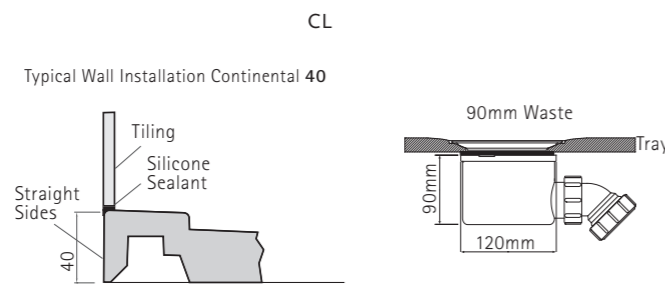

*Add 12.5mm all round for tiling flange.

High-flow shower waste with chrome flange and stainless steel grill as standard, please see alternative finishes below and quote on order adding a supplement of £32 excluding VAT for these finishes:

CONTINENTAL 40 SHOWER TRAYS

AVAILABLE COLOUR OPTIONS:

DIMENSIONS (MM) PRICES

MODEL CL	A	B	C	PRICE (EX. VAT)	PRICE (INC. VAT)
CL800	800	800	40	£227.00	£272.40
CL9080	900	800	40	£251.00	£301.20
CL900	900	900	40	£268.00	£321.60
CL1000	1000	1000	40	£280.00	£336.00
CL1080	1000	800	40	£281.00	£337.20
CL1180	1100	800	40	£283.00	£339.60
CL1190	1100	900	40	£284.00	£340.80
CL1270	1200	700	40	£283.00	£339.60
CL1280	1200	800	40	£284.00	£340.80
CL1290	1200	900	40	£303.00	£363.60
CL1210	1200	1000	40	£332.00	£398.40
CL1390	1300	900	40	£313.00	£375.60
CL1480	1400	800	40	£321.00	£385.20
CL1490	1400	900	40	£338.00	£405.60
CL1580	1500	800	40	£358.00	£429.60
CL1590	1500	900	40	£361.00	£433.20
CL1680	1600	800	40	£371.00	£445.20
CL1780	1700	800	40	£384.00	£460.80
CL1790	1700	900	40	£406.00	£487.20
CL1890	1800	900	40	£430.00	£516.00

High-flow shower waste with chrome flange and stainless steel grill as standard, please see alternative finishes below and quote on order adding a supplement of £32 excluding VAT for these finishes:

- Ultra low 2.5mm acrylic capped profile shower tray with the security of a 10mm raised threshold
- Clean straight sides and defined edges for a luxurious look
- Antibacterial additive reducing spread of mould and bacteria
- Centre high-flow shower waste with Chrome flange and Stainless Steel grill as standard
- Available in White, Matt White, Pergamon and Piano Black
- Optional Raised version available supplied with adjustable legs and front cover panel in white only. Raised tray adds 100mm to height. Recess add £42 Corner add £79 excluding VAT to prices