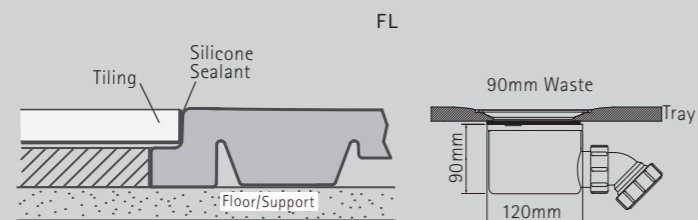

CONTINENTAL 30 SHOWER FLOORS

AVAILABLE COLOUR OPTIONS:

DIMENSIONS (MM) PRICES

MODEL FL	A*	B*	C	PRICE (EX. VAT)	PRICE (INC. VAT)
FL800	785	785	30	£326.00	£391.20
FL9080	885	785	30	£343.00	£411.60
FL900	885	885	30	£367.00	£440.40
FL1280	1185	785	30	£412.00	£494.40
FL1290	1185	885	30	£424.00	£508.80
FL1590	1485	885	30	£515.00	£618.00
FL1790	1685	885	30	£565.00	£678.00

CONTINENTAL 40 SHOWER TRAYS

AVAILABLE COLOUR OPTIONS:

DIMENSIONS (MM) PRICES

MODEL CL	A	B	C	PRICE (EX. VAT)	PRICE (INC. VAT)
CL800	800	800	40	£227.00	£272.40
CL9080	900	800	40	£251.00	£301.20
CL900	900	900	40	£268.00	£321.60
CL1000	1000	1000	40	£280.00	£336.00
CL1080	1000	800	40	£281.00	£337.20
CL1180	1100	800	40	£283.00	£339.60
CL1190	1100	900	40	£284.00	£340.80
CL1270	1200	700	40	£283.00	£339.60
CL1280	1200	800	40	£284.00	£340.80
CL1290	1200	900	40	£303.00	£363.60
CL1210	1200	1000	40	£332.00	£398.40
CL1390	1300	900	40	£313.00	£375.60
CL1480	1400	800	40	£321.00	£385.20
CL1490	1400	900	40	£338.00	£405.60
CL1580	1500	800	40	£358.00	£429.60
CL1590	1500	900	40	£361.00	£433.20
CL1680	1600	800	40	£371.00	£445.20
CL1780	1700	800	40	£384.00	£460.80
CL1790	1700	900	40	£406.00	£487.20
CL1890	1800	900	40	£430.00	£516.00

High-flow shower waste with chrome flange and stainless steel grill as standard, please see alternative finishes below and quote on order adding a supplement of £32 excluding VAT for these finishes:

- Ultra low 2.5mm acrylic capped profile shower tray with the security of a 10mm raised threshold
- Clean straight sides and defined edges for a luxurious look
- Antibacterial additive reducing spread of mould and bacteria
- Centre high-flow shower waste with Chrome flange and Stainless Steel grill as standard
- Available in White, Matt White, Pergamon and Piano Black
- Optional Raised version available supplied with adjustable legs and front cover panel in white only. Raised tray adds 100mm to height. Recess add £42 Corner add £79 excluding VAT to prices