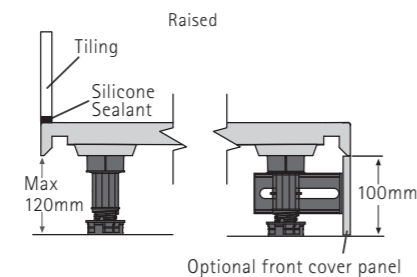

*Add 12.5mm all round for tiling flange.

High-flow shower waste with chrome flange and stainless steel grill as standard, please see alternative finishes below and quote on order adding a supplement of £32 excluding VAT for these finishes:

CONTINENTAL 40 SHOWER TRAYS

AVAILABLE COLOUR OPTIONS:

DIMENSIONS (MM) PRICES

MODEL CL	A	B	C	PRICE (EX. VAT)	PRICE (INC. VAT)
CL800	800	800	40	£227.00	£272.40
CL9080	900	800	40	£251.00	£301.20
CL900	900	900	40	£268.00	£321.60
CL1000	1000	1000	40	£280.00	£336.00
CL1080	1000	800	40	£281.00	£337.20
CL1180	1100	800	40	£283.00	£339.60
CL1190	1100	900	40	£284.00	£340.80
CL1270	1200	700	40	£283.00	£339.60
CL1280	1200	800	40	£284.00	£340.80
CL1290	1200	900	40	£303.00	£363.60
CL1210	1200	1000	40	£332.00	£398.40
CL1390	1300	900	40	£313.00	£375.60
CL1480	1400	800	40	£321.00	£385.20
CL1490	1400	900	40	£338.00	£405.60
CL1580	1500	800	40	£358.00	£429.60
CL1590	1500	900	40	£361.00	£433.20
CL1680	1600	800	40	£371.00	£445.20
CL1780	1700	800	40	£384.00	£460.80
CL1790	1700	900	40	£406.00	£487.20
CL1890	1800	900	40	£430.00	£516.00

High-flow shower waste with chrome flange and stainless steel grill as standard, please see alternative finishes below and quote on order adding a supplement of £32 excluding VAT for these finishes:

- Ultra low 2.5mm acrylic capped profile shower tray with the security of a 10mm raised threshold
- Clean straight sides and defined edges for a luxurious look
- Antibacterial additive reducing spread of mould and bacteria
- Centre high-flow shower waste with Chrome flange and Stainless Steel grill as standard
- Available in White, Matt White, Pergamon and Piano Black
- Optional Raised version available supplied with adjustable legs and front cover panel in white only. Raised tray adds 100mm to height. Recess add £42 Corner add £79 excluding VAT to prices