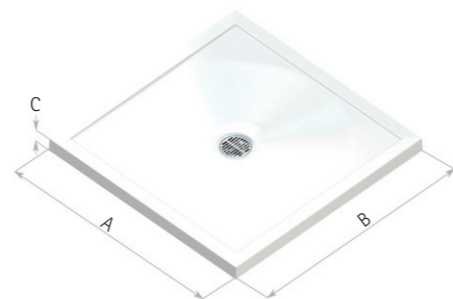

CONTINENTAL 30 SHOWER FLOORS

AVAILABLE COLOUR OPTIONS:

DIMENSIONS (MM) PRICES

MODEL FL	A*	B*	C	PRICE (EX. VAT)	PRICE (INC. VAT)
FL800	785	785	30	£326.00	£391.20
FL9080	885	785	30	£343.00	£411.60
FL900	885	885	30	£367.00	£440.40
FL1280	1185	785	30	£412.00	£494.40
FL1290	1185	885	30	£424.00	£508.80
FL1590	1485	885	30	£515.00	£618.00
FL1790	1685	885	30	£565.00	£678.00

*Add 12.5mm all round for tiling flange.

High-flow shower waste with chrome flange and stainless steel grill as standard, please see alternative finishes below and quote on order adding a supplement of £32 excluding VAT for these finishes:

- Super slim 30mm flat Shower Floor with unique tile ledge to achieve a seamless and secure tile to Shower Floor 'wet room' look
- High quality acrylic injection composition for strength and durability
- Antibacterial additive reducing spread of mould and bacteria
- Centre high-flow shower waste with Chrome flange and Stainless Steel grill as standard
- Available in White, Matt White, Pergamon and Piano Black
- Matki Floors are designed for a flush, flat-to-floor appearance. If the showering area is not fully enclosed, water may escape the edges of the Matki Floor. This should be considered during design and installation in a fully tanked and prepared wet room area

CONTINENTAL 40 SHOWER TRAYS

AVAILABLE COLOUR OPTIONS:

DIMENSIONS (MM) PRICES