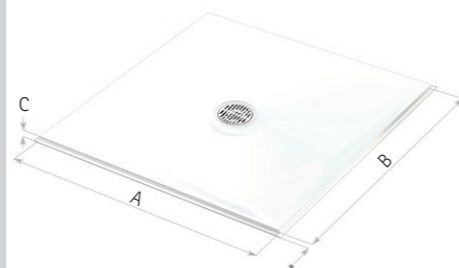

CONTINENTAL 30 SHOWER FLOORS

AVAILABLE COLOUR OPTIONS:

DIMENSIONS (MM) PRICES

MODEL FL	A*	B*	C	PRICE (EX. VAT)	PRICE (INC. VAT)
FL800	785	785	30	£326.00	£391.20
FL9080	885	785	30	£343.00	£411.60
FL900	885	885	30	£367.00	£440.40
FL1280	1185	785	30	£412.00	£494.40
FL1290	1185	885	30	£424.00	£508.80
FL1590	1485	885	30	£515.00	£618.00
FL1790	1685	885	30	£565.00	£678.00

- Super slim 30mm flat Shower Floor with unique tile ledge to achieve a seamless and secure tile to Shower Floor 'wet room' look
- High quality acrylic injection composition for strength and durability
- Antibacterial additive reducing spread of mould and bacteria
- Centre high-flow shower waste with Chrome flange and Stainless Steel grill as standard
- Available in White, Matt White, Pergamon and Piano Black
- Matki Floors are designed for a flush, flat-to-floor appearance. If the showering area is not fully enclosed, water may escape the edges of the Matki Floor. This should be considered during design and installation in a fully tanked and prepared wet room area

High-flow shower waste with chrome flange and stainless steel grill as standard, please see alternative finishes below and quote on order adding a supplement of £32 excluding VAT for these finishes:

- Ultra low 2.5mm acrylic capped profile shower tray with the security of a 10mm raised threshold
- Clean straight sides and defined edges for a luxurious look
- Antibacterial additive reducing spread of mould and bacteria
- Centre high-flow shower waste with Chrome flange and Stainless Steel grill as standard
- Available in White, Matt White, Pergamon and Piano Black
- Optional Raised version available supplied with adjustable legs and front cover panel in white only. Raised tray adds 100mm to height. Recess add £42 Corner add £79 excluding VAT to prices