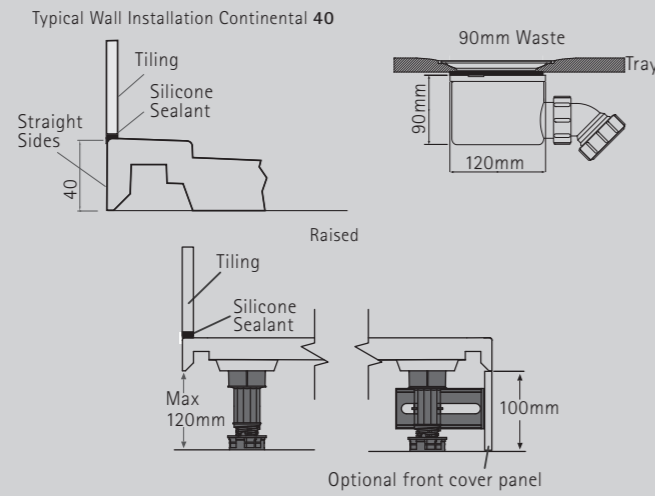

CONTINENTAL 40 QUINTESSE SHOWER TRAYS

CLQ

AVAILABLE COLOUR OPTIONS:

DIMENSIONS (MM) PRICES

MODEL CLQ	A	B	C	D	E	PRICE (EX. VAT)	PRICE (INC. VAT)
CLQ900	900	900	918	398	398	£315.00	£378.00
CLQ1000	1000	1000	1058	498	498	£348.00	£417.60
CLQ1290LH	900	1200	1129	698	398	£350.00	£420.00
CLQ1290RH*	1200	900	1129	398	698	£350.00	£420.00
CLQ1590LH	900	1500	1341	998	398	£382.00	£458.40
CLQ1590RH*	1500	900	1341	398	998	£382.00	£458.40

* Waste is located in RH corner for this model, other models have waste outlet in LH corner, see illustrations.

High-flow shower waste with chrome flange and stainless steel grill as standard, please see alternative finishes below and quote on order adding a supplement of £32 excluding VAT for these finishes:

- Pentagonal shower tray
- Ultra low 2.5mm acrylic capped profile shower tray with the security of a 10mm raised threshold
- Clean straight sides and defined edges for a luxurious look
- Antibacterial additive reducing spread of mould and bacteria
- High-flow shower waste with Chrome flange and Stainless Steel grill as standard
- Available in White, Matt White, Pergamon and Piano Black
- Optional Raised version available supplied with adjustable legs and front cover panel in white only. Raised tray adds 100mm to height add £85 excluding VAT