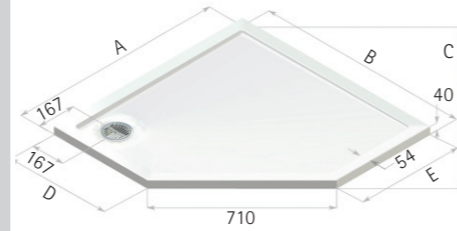

# CONTINENTAL 40 QUINTESSE SHOWER TRAYS

CLQ

AVAILABLE COLOUR OPTIONS:

## DIMENSIONS (MM) PRICES

MODEL CLQ	A	B	C	D	E	PRICE (EX. VAT)	PRICE (INC. VAT)
CLQ900	900	900	918	398	398	£315.00	£378.00
CLQ1000	1000	1000	1058	498	498	£348.00	£417.60
CLQ1290LH	900	1200	1129	698	398	£350.00	£420.00
CLQ1290RH*	1200	900	1129	398	698	£350.00	£420.00
CLQ1590LH	900	1500	1341	998	398	£382.00	£458.40
CLQ1590RH*	1500	900	1341	398	998	£382.00	£458.40

- Pentagonal shower tray
- Ultra low 2.5mm acrylic capped profile shower tray with the security of a 10mm raised threshold
- Clean straight sides and defined edges for a luxurious look
- Antibacterial additive reducing spread of mould and bacteria
- High-flow shower waste with Chrome flange and Stainless Steel grill as standard
- Available in White, Matt White, Pergamon and Piano Black
- Optional Raised version available supplied with adjustable legs and front cover panel in white only. Raised tray adds 100mm to height add £85 excluding VAT

- Curved shower tray
- Ultra low 2.5mm acrylic capped profile shower tray with the security of a 10mm raised threshold
- Clean straight sides and defined edges for a luxurious look
- Antibacterial additive reducing spread of mould and bacteria
- High-flow shower waste with Chrome flange and Stainless Steel grill as standard
- Available in White, Matt White, Pergamon and Piano Black
- Optional Raised version available supplied with adjustable legs and front cover panel available in colour to match tray. Raised tray adds 100mm to height add £90 excluding VAT