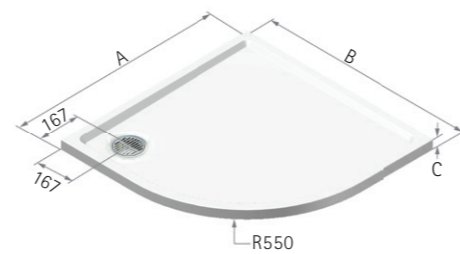

CONTINENTAL 40 QUINTESSE SHOWER TRAYS

CLQ

AVAILABLE COLOUR OPTIONS:

DIMENSIONS (MM) PRICES

MODEL CLQ	A	B	C	D	E	PRICE (EX. VAT)	PRICE (INC. VAT)
CLQ900	900	900	918	398	398	£315.00	£378.00
CLQ1000	1000	1000	1058	498	498	£348.00	£417.60
CLQ1290LH	900	1200	1129	698	398	£350.00	£420.00
CLQ1290RH*	1200	900	1129	398	698	£350.00	£420.00
CLQ1590LH	900	1500	1341	998	398	£382.00	£458.40
CLQ1590RH*	1500	900	1341	398	998	£382.00	£458.40

* Waste is located in RH corner for this model, other models have waste outlet in LH corner, see illustrations.

High-flow shower waste with chrome flange and stainless steel grill as standard, please see alternative finishes below and quote on order adding a supplement of £32 excluding VAT for these finishes:

- Pentagonal shower tray
- Ultra low 2.5mm acrylic capped profile shower tray with the security of a 10mm raised threshold
- Clean straight sides and defined edges for a luxurious look
- Antibacterial additive reducing spread of mould and bacteria
- High-flow shower waste with Chrome flange and Stainless Steel grill as standard
- Available in White, Matt White, Pergamon and Piano Black
- Optional Raised version available supplied with adjustable legs and front cover panel in white only. Raised tray adds 100mm to height add £85 excluding VAT

CONTINENTAL 40 CURVED SHOWER TRAYS

CLC

AVAILABLE COLOUR OPTIONS:

DIMENSIONS (MM) PRICES

MODEL CLC	A	B	C	PRICE (EX. VAT)	PRICE (INC. VAT)
CLC900	900	900	40	£345.00	£414.00
CLC1290LH*	900	1200	40	£389.00	£466.80
CLC1290RH	1200	900	40	£389.00	£466.80
CLC1590LH*	900	1500	40	£408.00	£489.60
CLC1590RH	1500	900	40	£408.00	£489.60

* Waste is located in RH corner for this model, other models have waste outlet in LH corner, see illustrations.