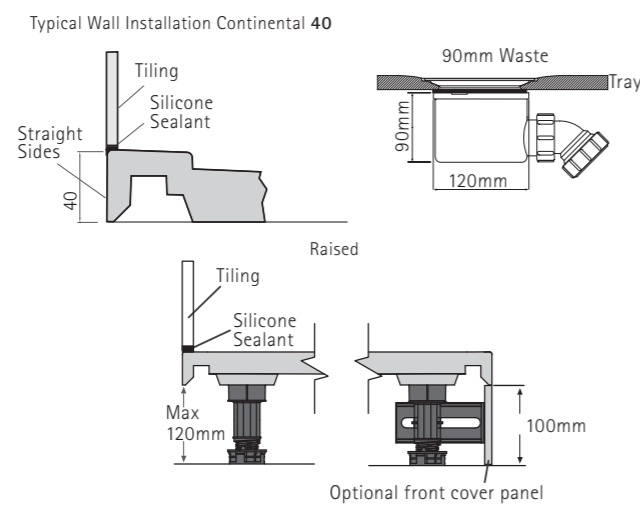

CONTINENTAL 40 CURVED SHOWER TRAYS

CLC

AVAILABLE COLOUR OPTIONS: