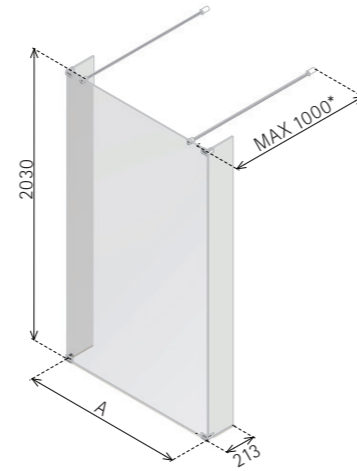

## TWIN ENTRANCE WET ROOM PANEL

AST

## TWIN ENTRANCE PANEL WITH RETURNS

AWT

## WET ROOM PANEL WITH RETURN PANEL AND SIDE PANEL OPTION

AWL

AWL + AWC

LH CORNER

RH CORNER

AWL  
LH Corner

AWL+AWC  
LH Corner

### DIMENSIONS (MM) PRICES

MODEL	A	B	PRICE (EX. VAT)	PRICE (INC. VAT)
AWL900 L-PANEL	853-873	1300-1500	£824.00	£988.80
AWL1200 L-PANEL	1157-1177	1600-1800	£942.00	£1,130.40
AWL1500 L-PANEL	1457-1477	1900-2100	£1,082.00	£1,298.40