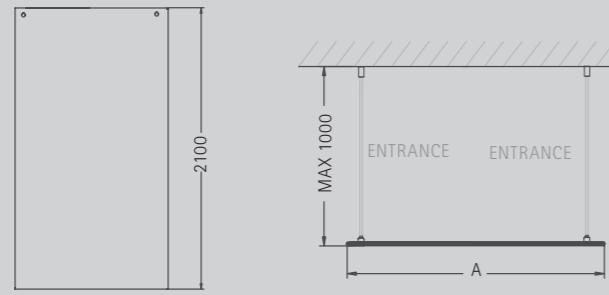

## TWIN ENTRANCE PANEL WITH RETURNS

AWT

## WET ROOM PANEL WITH RETURN PANEL AND SIDE PANEL OPTION

AWL

AWL + AWC

LH CORNER

RH CORNER

AWL  
LH Corner

AWL+AWC  
LH Corner

### DIMENSIONS (MM) PRICES

MODEL	A	PRICE (EX. VAT)	PRICE (INC. VAT)
AWT900 TWIN ENTRANCE	847	£845.00	£1,014.00
AWT1200 TWIN ENTRANCE	1147	£968.00	£1,161.60
AWT1500 TWIN ENTRANCE	1447	£1,133.00	£1,359.60

### DIMENSIONS (MM) PRICES

MODEL	A	B	PRICE (EX. VAT)	PRICE (INC. VAT)
AWL900 L-PANEL	853-873	1300-1500	£824.00	£988.80
AWL1200 L-PANEL	1157-1177	1600-1800	£942.00	£1,130.40
AWL1500 L-PANEL	1457-1477	1900-2100	£1,082.00	£1,298.40