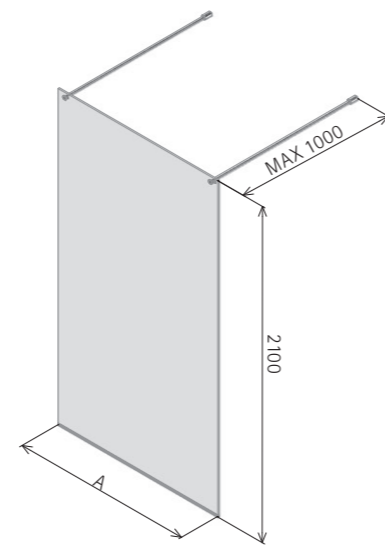

## TWIN ENTRANCE WET ROOM PANEL

AST

## TWIN ENTRANCE PANEL WITH RETURNS

AWT

## WET ROOM PANEL WITH RETURN PANEL AND SIDE PANEL OPTION

AWL

AWL + AWC

LH CORNER

RH CORNER

AWL  
LH Corner

AWL+AWC  
LH Corner

### DIMENSIONS (MM) PRICES

MODEL	A	B	PRICE (EX. VAT)	PRICE (INC. VAT)
AWL900 L-PANEL	853-873	1300-1500	£824.00	£988.80
AWL1200 L-PANEL	1157-1177	1600-1800	£942.00	£1,130.40
AWL1500 L-PANEL	1457-1477	1900-2100	£1,082.00	£1,298.40