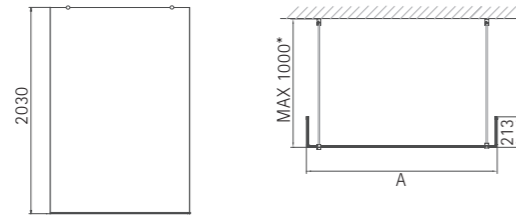

## WET ROOM PANEL WITH RETURN PANEL AND SIDE PANEL OPTION

AWL

AWL + AWC

LH CORNER

RH CORNER

AWL  
LH Corner

AWL+AWC  
LH Corner

### DIMENSIONS (MM) PRICES

MODEL	A	B	PRICE (EX. VAT)	PRICE (INC. VAT)
AWL900 L-PANEL	853-873	1300-1500	£824.00	£988.80
AWL1200 L-PANEL	1157-1177	1600-1800	£942.00	£1,130.40
AWL1500 L-PANEL	1457-1477	1900-2100	£1,082.00	£1,298.40