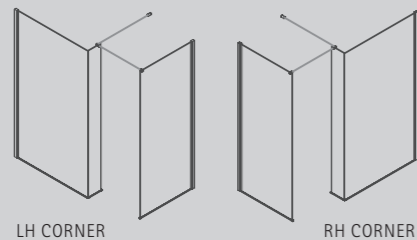

## TWIN ENTRANCE PANEL WITH RETURNS

AWT

## WET ROOM PANEL WITH RETURN PANEL AND SIDE PANEL OPTION

AWL

AWL + AWC

LH CORNER

RH CORNER

AWL  
LH Corner

AWL+AWC  
LH Corner

### DIMENSIONS (MM) PRICES

MODEL	A	PRICE (EX. VAT)	PRICE (INC. VAT)
AST1000	950	£636.00	£763.20
AST1200	1150	£689.00	£826.80
AST1500	1450	£875.00	£1,050.00

- Matki Glass Guard Easy Clean protection included
- 10mm Safety Glass
- 2 x 1000mm adjustable secure Brace Bars
- **Special oversize bars are available on request**
- Installation on a shower tray or wet room floor
- Twin Entrance panels are for splash protection only. Consideration should be given to water drainage, especially outside the shower tray area as water may spray beyond the panel/shower tray
- Available in black tinted glass at 10% supplement