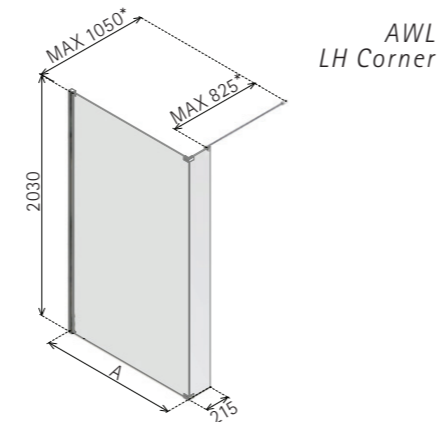

## WET ROOM PANEL WITH RETURN PANEL AND SIDE PANEL OPTION

AWL

AWL + AWC

LH CORNER

RH CORNER

AWL  
LH Corner

AWL+AWC  
LH Corner

### DIMENSIONS (MM) PRICES

MODEL	A	PRICE (EX. VAT)	PRICE (INC. VAT)
AST1000	950	£636.00	£763.20
AST1200	1150	£689.00	£826.80
AST1500	1450	£875.00	£1,050.00

- Matki Glass Guard Easy Clean protection included
- 10mm Safety Glass
- 2 x 1000mm adjustable secure Brace Bars
- **Special oversize bars are available on request**
- Installation on a shower tray or wet room floor
- Twin Entrance panels are for splash protection only. Consideration should be given to water drainage, especially outside the shower tray area as water may spray beyond the panel/shower tray
- Available in black tinted glass at 10% supplement

### DIMENSIONS (MM) PRICES

MODEL	A	PRICE (EX. VAT)	PRICE (INC. VAT)
AWT900 TWIN ENTRANCE	847	£845.00	£1,014.00
AWT1200 TWIN ENTRANCE	1147	£968.00	£1,161.60
AWT1500 TWIN ENTRANCE	1447	£1,133.00	£1,359.60

### DIMENSIONS (MM) PRICES

MODEL	A	B	PRICE (EX. VAT)	PRICE (INC. VAT)
AWL900 L-PANEL	853-873	1300-1500	£824.00	£988.80
AWL1200 L-PANEL	1157-1177	1600-1800	£942.00	£1,130.40
AWL1500 L-PANEL	1457-1477	1900-2100	£1,082.00	£1,298.40