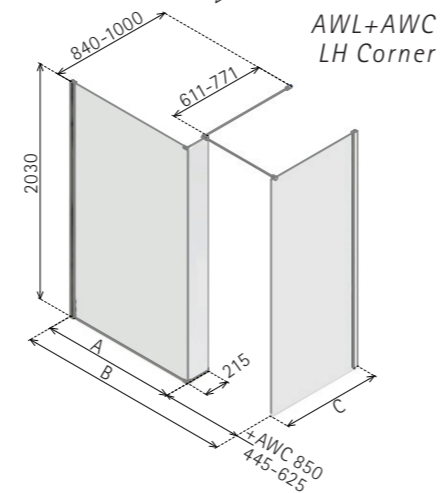

## WET ROOM PANEL WITH RETURN PANEL AND SIDE PANEL OPTION

AWL

AWL + AWC

LH CORNER

RH CORNER

AWL  
LH Corner

AWL+AWC  
LH Corner

### DIMENSIONS (MM) PRICES

MODEL	A	PRICE (EX. VAT)	PRICE (INC. VAT)
AST1000	950	£636.00	£763.20
AST1200	1150	£689.00	£826.80
AST1500	1450	£875.00	£1,050.00

- Matki Glass Guard Easy Clean protection included
- 10mm Safety Glass
- 2 x 1000mm adjustable secure Brace Bars
- **Special oversize bars are available on request**
- Installation on a shower tray or wet room floor
- Twin Entrance panels are for splash protection only. Consideration should be given to water drainage, especially outside the shower tray area as water may spray beyond the panel/shower tray
- Available in black tinted glass at 10% supplement

### DIMENSIONS (MM) PRICES

MODEL	A	PRICE (EX. VAT)	PRICE (INC. VAT)
AWT900 TWIN ENTRANCE	847	£845.00	£1,014.00
AWT1200 TWIN ENTRANCE	1147	£968.00	£1,161.60
AWT1500 TWIN ENTRANCE	1447	£1,133.00	£1,359.60

### DIMENSIONS (MM) PRICES

MODEL	A	B	PRICE (EX. VAT)	PRICE (INC. VAT)
AWL900 L-PANEL	853-873	1300-1500	£824.00	£988.80
AWL1200 L-PANEL	1157-1177	1600-1800	£942.00	£1,130.40
AWL1500 L-PANEL	1457-1477	1900-2100	£1,082.00	£1,298.40