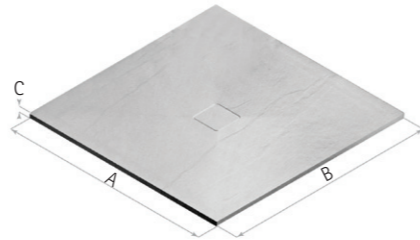

Above shows a close up of the Slate textured finish.

DIMENSIONS (MM)				PRICES	
MODEL SL	A	B	C	PRICE (EX. VAT)	PRICE (INC. VAT)
SL900	905	905	40	£334.00	£400.80
SL1280	805	1205	40	£367.00	£440.40
SL1290	905	1205	40	£382.00	£458.40
SL1590	905	1502	40	£472.00	£566.40
SL1680	805	1605	40	£479.00	£574.80
SL1790	905	1700	40	£488.00	£585.60

- New Slate Shower Tray in any colour to order
- Modelled on real slate, the Matki Slate Shower Tray has an authentic slate textured finish and an ultra low profile look
- High quality cast stone with tough chemical resistant Polyester coating, available in all standard bathroom colours and a RAL colour matching service at no extra cost. Colours may vary slightly across different materials
- Centre side shower waste with cover in colour to match tray
- Optional Raised version available supplied with adjustable legs and front cover panel available in colour to match tray. Raised tray adds 100mm to height. Recess add £50 Corner add £95 excluding VAT to prices

SLATE FLAT STANDARD AND BESPOKE SHOWER FLOORS

Above shows a close up of the Slate textured finish.

DIMENSIONS (MM)					PRICES	
MODEL SLF/SLM	A	B	C		PRICE (EX. VAT)	PRICE (INC. VAT)
SLF900	900	X 900	30	STANDARD	£334.00	£400.80
SLM900 UP TO	900	X 900	30	MADE-TO-MEASURE	£452.00	£542.40
SLF1290	1200	X 900	30	STANDARD	£382.00	£458.40
SLM1290 UP TO	1200	X 900	30	MADE-TO-MEASURE	£515.00	£618.00
SLF1580	1500	X 800	30	STANDARD	£424.00	£508.80
SLF1590	1500	X 900	30	STANDARD	£438.00	£525.60
SLM1500 UP TO	1500	X 900	30	MADE-TO-MEASURE	£585.00	£702.00
SLF1880	1800	X 800	30	STANDARD	£476.00	£571.20
SLF1890	1800	X 900	30	STANDARD	£493.00	£591.60
SLM1800 UP TO	1800	X 900	30	MADE-TO-MEASURE	£653.00	£783.60