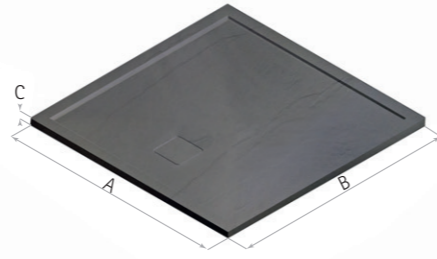

DIMENSIONS (MM)				PRICES	
MODEL SL	A	B	C	PRICE (EX. VAT)	PRICE (INC. VAT)
SL900	905	905	40	£334.00	£400.80
SL1280	805	1205	40	£367.00	£440.40
SL1290	905	1205	40	£382.00	£458.40
SL1590	905	1502	40	£472.00	£566.40
SL1680	805	1605	40	£479.00	£574.80
SL1790	905	1700	40	£488.00	£585.60

- New Slate Shower Tray in any colour to order
- Modelled on real slate, the Matki Slate Shower Tray has an authentic slate textured finish and an ultra low profile look
- High quality cast stone with tough chemical resistant Polyester coating, available in all standard bathroom colours and a RAL colour matching service at no extra cost. Colours may vary slightly across different materials
- Centre side shower waste with cover in colour to match tray
- Optional Raised version available supplied with adjustable legs and front cover panel available in colour to match tray. Raised tray adds 100mm to height. Recess add £50 Corner add £95 excluding VAT to prices