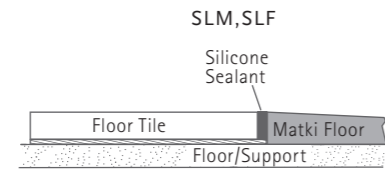

- New Slate Shower Tray in any colour to order
- Modelled on real slate, the Matki Slate Shower Tray has an authentic slate textured finish and an ultra low profile look
- High quality cast stone with tough chemical resistant Polyester coating, available in all standard bathroom colours and a RAL colour matching service at no extra cost. Colours may vary slightly across different materials
- Centre side shower waste with cover in colour to match tray
- Optional Raised version available supplied with adjustable legs and front cover panel available in colour to match tray. Raised tray adds 100mm to height. Recess add £50 Corner add £95 excluding VAT to prices

SLATE FLAT STANDARD AND BESPOKE SHOWER FLOORS

Above shows a close up of the Slate textured finish.

DIMENSIONS (MM)					PRICES	
MODEL SLF/SLM	A	B	C		PRICE (EX. VAT)	PRICE (INC. VAT)
SLF900	900	X 900	30	STANDARD	£334.00	£400.80
SLM900 UP TO	900	X 900	30	MADE-TO-MEASURE	£452.00	£542.40
SLF1290	1200	X 900	30	STANDARD	£382.00	£458.40
SLM1290 UP TO	1200	X 900	30	MADE-TO-MEASURE	£515.00	£618.00
SLF1580	1500	X 800	30	STANDARD	£424.00	£508.80
SLF1590	1500	X 900	30	STANDARD	£438.00	£525.60
SLM1500 UP TO	1500	X 900	30	MADE-TO-MEASURE	£585.00	£702.00
SLF1880	1800	X 800	30	STANDARD	£476.00	£571.20
SLF1890	1800	X 900	30	STANDARD	£493.00	£591.60
SLM1800 UP TO	1800	X 900	30	MADE-TO-MEASURE	£653.00	£783.60