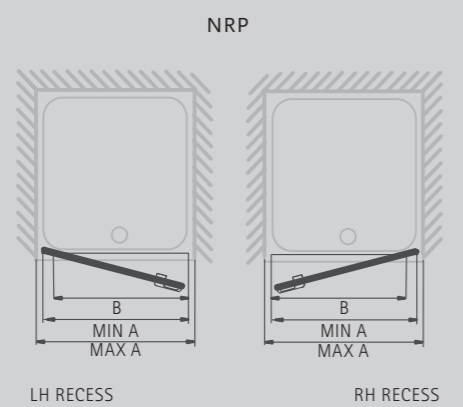

- LH/RH entrance, please specify
- Matki Glass Guard Easy Clean protection included
- 8mm Safety Glass
- Low profile top track incorporating super smooth running roller technology, soft auto-assisted sliding door closure
- High-lustre anodised Aluminium frame with Chrome finish
- Integrated 50mm Shower Tray with tiling upstands on wall sides and fast flow waste included
- Optional Raised tray with Front Cover Panel in White only, adds 100mm to height. Add £54 excluding VAT to price. Add "Raised" after model number when ordering

RADIANCE PIVOT WITH SIDE PANEL

DIMENSIONS (MM)			PRICES		
MODEL	A	B	C	PRICE (EX. VAT)	PRICE (INC. VAT)
NRPC700	661-682	500	667-681	£762.00	£914.40
NRPC760	721-742	560	727-741	£769.00	£922.80
NRPC800	761-782	600	767-781	£780.00	£936.00
NRPC900	861-882	700	867-881	£801.00	£961.20
NRPC9076	861-882	700	727-741	£789.00	£946.80
NRPC9080	861-882	700	767-781	£794.00	£952.80

- LH/RH corner, please specify
- Matki Glass Guard Easy Clean protection included
- 6mm Safety Glass
- Frameless pivot door system with in-built magnetic seal closure
- High-lustre anodised Aluminium frame with Chrome finish
- For installation on a shower tray or wet room floor
- Recommended tray model - Continental 40 see page 103

Also available in different combinations of above door and side panel sizes, please contact Matki.

RADIANCE PIVOT DOOR

DIMENSIONS (MM)		PRICES	
MODEL	A	B	PRICE (EX. VAT) PRICE (INC. VAT)
NRP700	664-700	479	£480.00 £576.00
NRP760	724-760	539	£490.00 £588.00
NRP800	764-800	579	£494.00 £592.80
NRP900	864-900	679	£507.00 £608.40