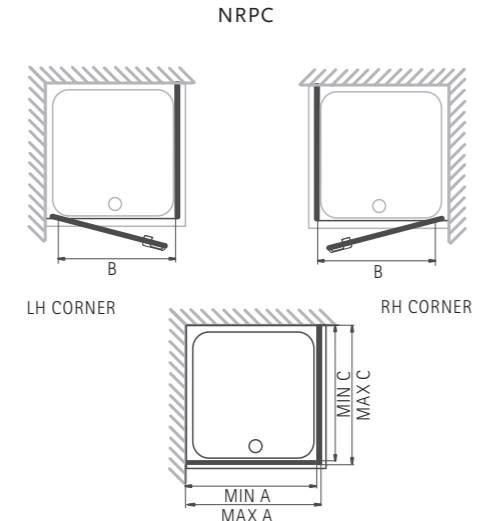

50 **RADIANCE STRAIGHT SLIDING DOOR WITH SLIMLINE TRAY**

DIMENSIONS (MM)				PRICES		
MODEL	A	B	C	D	PRICE (EX. VAT)	PRICE (INC. VAT)
NRXS1280	1200	800	1146-1184	465	£1,143.00	£1,371.60
NRXS1290	1200	900	1146-1184	465	£1,186.00	£1,423.20
NRXS1480	1400	800	1346-1384	565	£1,232.00	£1,478.40
NRXS1490	1400	900	1346-1384	565	£1,269.00	£1,522.80

- LH/RH entrance, please specify
- Matki Glass Guard Easy Clean protection included
- 8mm Safety Glass
- Low profile top track incorporating super smooth running roller technology, soft auto-assisted sliding door closure
- High-lustre anodised Aluminium frame with Chrome finish
- Integrated 50mm Shower Tray with tiling upstands on wall sides and fast flow waste included
- Optional Raised tray with Front Cover Panel in White only, adds 100mm to height. Add £54 excluding VAT to price. Add "Raised" after model number when ordering

RADIANCE PIVOT WITH SIDE PANEL

DIMENSIONS (MM)			PRICES		
MODEL	A	B	C	PRICE (EX. VAT)	PRICE (INC. VAT)
NRPC700	661-682	500	667-681	£762.00	£914.40
NRPC760	721-742	560	727-741	£769.00	£922.80
NRPC800	761-782	600	767-781	£780.00	£936.00
NRPC900	861-882	700	867-881	£801.00	£961.20
NRPC9076	861-882	700	727-741	£789.00	£946.80
NRPC9080	861-882	700	767-781	£794.00	£952.80

Also available in different combinations of above door and side panel sizes, please contact Matki.

RADIANCE PIVOT DOOR

DIMENSIONS (MM)		PRICES	
MODEL	A	B	PRICE (EX. VAT) PRICE (INC. VAT)
NRP700	664-700	479	£480.00 £576.00
NRP760	724-760	539	£490.00 £588.00
NRP800	764-800	579	£494.00 £592.80
NRP900	864-900	679	£507.00 £608.40