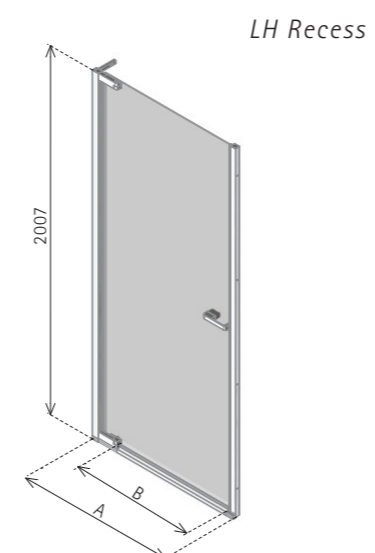

- LH/RH entrance, please specify
- Matki Glass Guard Easy Clean protection included
- 8mm Safety Glass
- Low profile top track incorporating super smooth running roller technology, soft auto-assisted sliding door closure
- High-lustre anodised Aluminium frame with Chrome finish
- Integrated 50mm Shower Tray with tiling upstands on wall sides and fast flow waste included
- Optional Raised tray with Front Cover Panel in White only, adds 100mm to height. Add £54 excluding VAT to price. Add "Raised" after model number when ordering

RADIANCE PIVOT WITH SIDE PANEL

DIMENSIONS (MM)			PRICES		
MODEL	A	B	C	PRICE (EX. VAT)	PRICE (INC. VAT)
NRPC700	661-682	500	667-681	£762.00	£914.40
NRPC760	721-742	560	727-741	£769.00	£922.80
NRPC800	761-782	600	767-781	£780.00	£936.00
NRPC900	861-882	700	867-881	£801.00	£961.20
NRPC9076	861-882	700	727-741	£789.00	£946.80
NRPC9080	861-882	700	767-781	£794.00	£952.80

- LH/RH corner, please specify
- Matki Glass Guard Easy Clean protection included
- 6mm Safety Glass
- Frameless pivot door system with in-built magnetic seal closure
- High-lustre anodised Aluminium frame with Chrome finish
- For installation on a shower tray or wet room floor
- Recommended tray model - Continental 40 see page 103

Also available in different combinations of above door and side panel sizes, please contact Matki.

RADIANCE PIVOT DOOR

DIMENSIONS (MM)		PRICES	
MODEL	A	B	PRICE (EX. VAT) PRICE (INC. VAT)
NRP700	664-700	479	£480.00 £576.00
NRP760	724-760	539	£490.00 £588.00
NRP800	764-800	579	£494.00 £592.80
NRP900	864-900	679	£507.00 £608.40