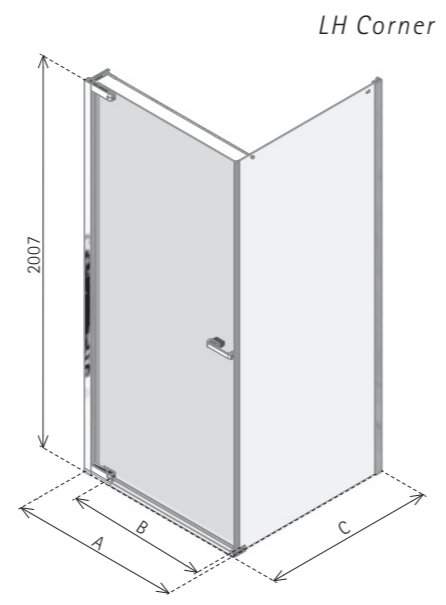

50 **RADIANCE STRAIGHT SLIDING DOOR WITH SLIMLINE TRAY**

DIMENSIONS (MM)				PRICES		
MODEL	A	B	C	D	PRICE (EX. VAT)	PRICE (INC. VAT)
NRXS1280	1200	800	1146-1184	465	£1,143.00	£1,371.60
NRXS1290	1200	900	1146-1184	465	£1,186.00	£1,423.20
NRXS1480	1400	800	1346-1384	565	£1,232.00	£1,478.40
NRXS1490	1400	900	1346-1384	565	£1,269.00	£1,522.80

- LH/RH entrance, please specify
- Matki Glass Guard Easy Clean protection included
- 8mm Safety Glass
- Low profile top track incorporating super smooth running roller technology, soft auto-assisted sliding door closure
- High-lustre anodised Aluminium frame with Chrome finish
- Integrated 50mm Shower Tray with tiling upstands on wall sides and fast flow waste included
- Optional Raised tray with Front Cover Panel in White only, adds 100mm to height. Add £54 excluding VAT to price. Add "Raised" after model number when ordering

RADIANCE PIVOT WITH SIDE PANEL

DIMENSIONS (MM)			PRICES		
MODEL	A	B	C	PRICE (EX. VAT)	PRICE (INC. VAT)
NRPC700	661-682	500	667-681	£762.00	£914.40
NRPC760	721-742	560	727-741	£769.00	£922.80
NRPC800	761-782	600	767-781	£780.00	£936.00
NRPC900	861-882	700	867-881	£801.00	£961.20
NRPC9076	861-882	700	727-741	£789.00	£946.80
NRPC9080	861-882	700	767-781	£794.00	£952.80

- LH/RH corner, please specify
- Matki Glass Guard Easy Clean protection included
- 6mm Safety Glass
- Frameless pivot door system with in-built magnetic seal closure
- High-lustre anodised Aluminium frame with Chrome finish
- For installation on a shower tray or wet room floor
- Recommended tray model - Continental 40 see page 103