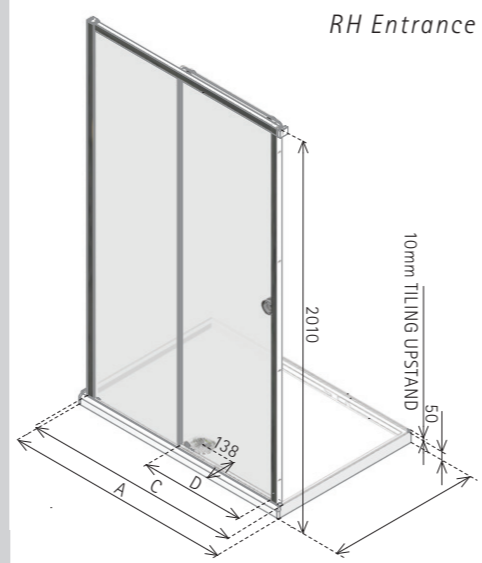

50 **RADIANCE STRAIGHT SLIDING DOOR WITH SLIMLINE TRAY**

DIMENSIONS (MM)				PRICES		
MODEL	A	B	C	D	PRICE (EX. VAT)	PRICE (INC. VAT)
NRXS1280	1200	800	1146-1184	465	£1,143.00	£1,371.60
NRXS1290	1200	900	1146-1184	465	£1,186.00	£1,423.20
NRXS1480	1400	800	1346-1384	565	£1,232.00	£1,478.40
NRXS1490	1400	900	1346-1384	565	£1,269.00	£1,522.80

- LH/RH entrance, please specify
- Matki Glass Guard Easy Clean protection included
- 8mm Safety Glass
- Low profile top track incorporating super smooth running roller technology, soft auto-assisted sliding door closure
- High-lustre anodised Aluminium frame with Chrome finish
- Integrated 50mm Shower Tray with tiling upstands on wall sides and fast flow waste included
- Optional Raised tray with Front Cover Panel in White only, adds 100mm to height. Add £54 excluding VAT to price. Add "Raised" after model number when ordering

RADIANCE PIVOT WITH SIDE PANEL

DIMENSIONS (MM)			PRICES		
MODEL	A	B	C	PRICE (EX. VAT)	PRICE (INC. VAT)
NRPC700	661-682	500	667-681	£762.00	£914.40
NRPC760	721-742	560	727-741	£769.00	£922.80
NRPC800	761-782	600	767-781	£780.00	£936.00
NRPC900	861-882	700	867-881	£801.00	£961.20
NRPC9076	861-882	700	727-741	£789.00	£946.80
NRPC9080	861-882	700	767-781	£794.00	£952.80

Also available in different combinations of above door and side panel sizes, please contact Matki.

RADIANCE PIVOT DOOR

DIMENSIONS (MM)		PRICES	
MODEL	A	B	PRICE (EX. VAT) PRICE (INC. VAT)
NRP700	664-700	479	£480.00 £576.00
NRP760	724-760	539	£490.00 £588.00
NRP800	764-800	579	£494.00 £592.80
NRP900	864-900	679	£507.00 £608.40