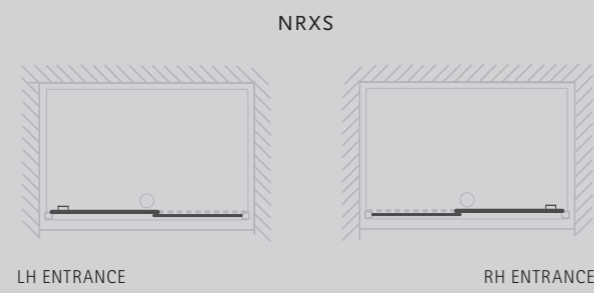

50 **RADIANCE STRAIGHT SLIDING DOOR WITH SLIMLINE TRAY**

DIMENSIONS (MM)				PRICES		
MODEL	A	B	C	D	PRICE (EX. VAT)	PRICE (INC. VAT)
NRXS1280	1200	800	1146-1184	465	£1,143.00	£1,371.60
NRXS1290	1200	900	1146-1184	465	£1,186.00	£1,423.20
NRXS1480	1400	800	1346-1384	565	£1,232.00	£1,478.40
NRXS1490	1400	900	1346-1384	565	£1,269.00	£1,522.80

- LH/RH entrance, please specify
- Matki Glass Guard Easy Clean protection included
- 8mm Safety Glass
- Low profile top track incorporating super smooth running roller technology, soft auto-assisted sliding door closure
- High-lustre anodised Aluminium frame with Chrome finish
- Integrated 50mm Shower Tray with tiling upstands on wall sides and fast flow waste included
- Optional Raised tray with Front Cover Panel in White only, adds 100mm to height. Add £54 excluding VAT to price. Add "Raised" after model number when ordering

RADIANCE PIVOT WITH SIDE PANEL

DIMENSIONS (MM)			PRICES		
MODEL	A	B	C	PRICE (EX. VAT)	PRICE (INC. VAT)
NRPC700	661-682	500	667-681	£762.00	£914.40
NRPC760	721-742	560	727-741	£769.00	£922.80
NRPC800	761-782	600	767-781	£780.00	£936.00
NRPC900	861-882	700	867-881	£801.00	£961.20
NRPC9076	861-882	700	727-741	£789.00	£946.80
NRPC9080	861-882	700	767-781	£794.00	£952.80

Also available in different combinations of above door and side panel sizes, please contact Matki.

RADIANCE PIVOT DOOR

DIMENSIONS (MM)		PRICES	
MODEL	A	B	PRICE (EX. VAT) PRICE (INC. VAT)
NRP700	664-700	479	£480.00 £576.00
NRP760	724-760	539	£490.00 £588.00
NRP800	764-800	579	£494.00 £592.80
NRP900	864-900	679	£507.00 £608.40