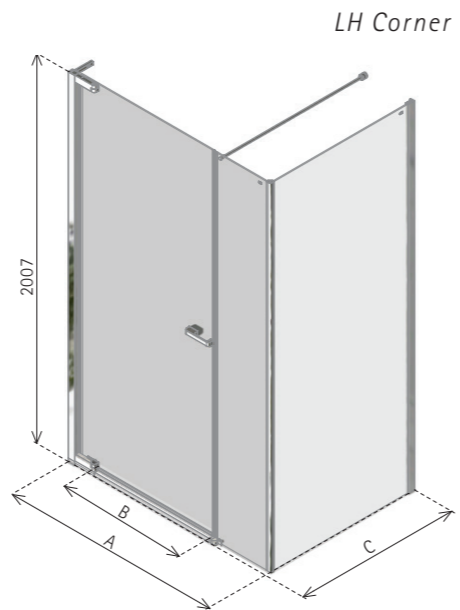

# RADIANCE PIVOT INLINE WITH SIDE PANEL

## DIMENSIONS (MM) PRICES

MODEL	A	B	C	PRICE (EX. VAT)	PRICE (INC. VAT)
NRIC1280	1156-1177	579	766-781	£913.00	£1,095.60
NRIC1290	1156-1177	579	866-881	£927.00	£1,112.40

- LH/RH corner, please specify
- Matki Glass Guard Easy Clean protection included
- 6mm Safety Glass
- Frameless pivot door system with in-built magnetic seal closure
- High-lustre anodised Aluminium frame with Chrome finish
- For installation on a shower tray or wet room floor
- Door pivots from wall side only
- Recommended tray model - Continental 40 see page 103

# RADIANCE PIVOT INLINE DOOR

## DIMENSIONS (MM) PRICES

MODEL	A	B	PRICE (EX. VAT)	PRICE (INC. VAT)
NRI1200	1163-1200	579	£671.00	£805.20

- LH/RH Entrance, please specify
- Matki Glass Guard Easy Clean protection included
- 6mm Safety Glass
- Frameless pivot door system with in-built magnetic seal closure
- High-lustre anodised Aluminium frame with Chrome finish
- For installation on a shower tray or wet room floor
- Door pivots from wall side only
- Recommended tray model - Continental 40 see page 103