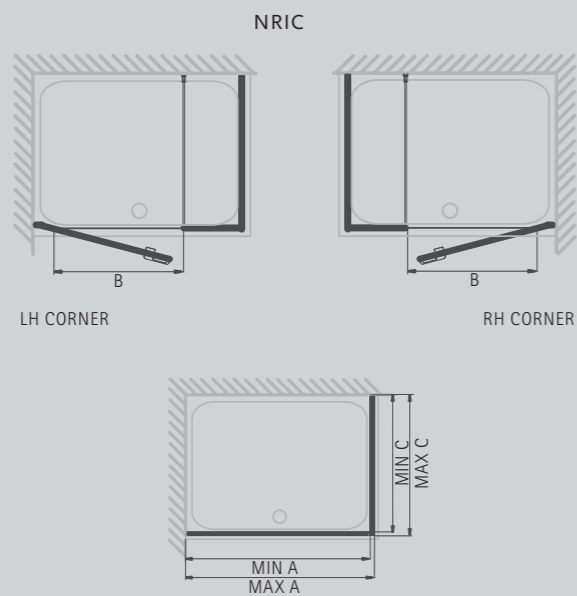

# RADIANCE PIVOT INLINE WITH SIDE PANEL

## DIMENSIONS (MM) PRICES

MODEL	A	B	C	PRICE (EX. VAT)	PRICE (INC. VAT)
NRIC1280	1156-1177	579	766-781	£913.00	£1,095.60
NRIC1290	1156-1177	579	866-881	£927.00	£1,112.40

- LH/RH corner, please specify
- Matki Glass Guard Easy Clean protection included
- 6mm Safety Glass
- Frameless pivot door system with in-built magnetic seal closure
- High-lustre anodised Aluminium frame with Chrome finish
- For installation on a shower tray or wet room floor
- Door pivots from wall side only
- Recommended tray model - Continental 40 see page 103

## DIMENSIONS (MM) PRICES

MODEL	A	B	PRICE (EX. VAT)	PRICE (INC. VAT)
NRI1200	1163-1200	579	£671.00	£805.20

- LH/RH Entrance, please specify
- Matki Glass Guard Easy Clean protection included
- 6mm Safety Glass
- Frameless pivot door system with in-built magnetic seal closure
- High-lustre anodised Aluminium frame with Chrome finish
- For installation on a shower tray or wet room floor
- Door pivots from wall side only
- Recommended tray model - Continental 40 see page 103