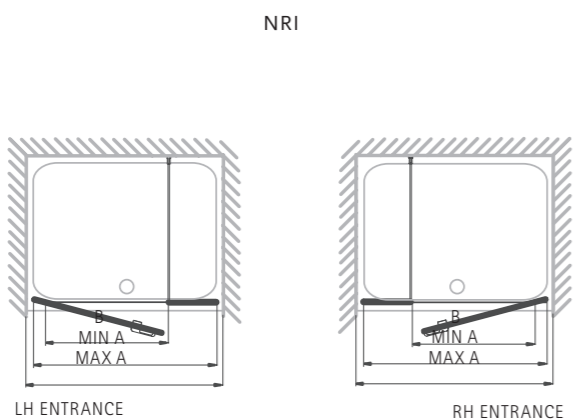

# RADIANCE PIVOT INLINE WITH SIDE PANEL

## DIMENSIONS (MM) PRICES

MODEL	A	B	C	PRICE (EX. VAT)	PRICE (INC. VAT)
NRIC1280	1156-1177	579	766-781	£913.00	£1,095.60
NRIC1290	1156-1177	579	866-881	£927.00	£1,112.40

- LH/RH corner, please specify
- Matki Glass Guard Easy Clean protection included
- 6mm Safety Glass
- Frameless pivot door system with in-built magnetic seal closure
- High-lustre anodised Aluminium frame with Chrome finish
- For installation on a shower tray or wet room floor
- Door pivots from wall side only
- Recommended tray model - Continental 40 see page 103

## DIMENSIONS (MM) PRICES

MODEL	A	B	PRICE (EX. VAT)	PRICE (INC. VAT)
NRI1200	1163-1200	579	£671.00	£805.20

- LH/RH Entrance, please specify
- Matki Glass Guard Easy Clean protection included
- 6mm Safety Glass
- Frameless pivot door system with in-built magnetic seal closure
- High-lustre anodised Aluminium frame with Chrome finish
- For installation on a shower tray or wet room floor
- Door pivots from wall side only
- Recommended tray model - Continental 40 see page 103