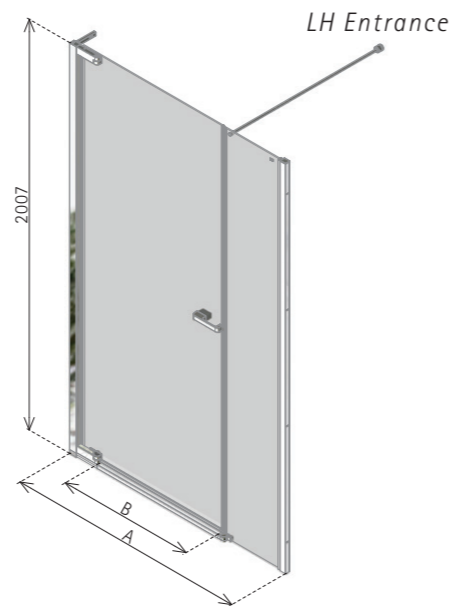

# RADIANCE PIVOT INLINE WITH SIDE PANEL

## DIMENSIONS (MM) PRICES

MODEL	A	B	C	PRICE (EX. VAT)	PRICE (INC. VAT)
NRIC1280	1156-1177	579	766-781	£913.00	£1,095.60
NRIC1290	1156-1177	579	866-881	£927.00	£1,112.40

- LH/RH corner, please specify
- Matki Glass Guard Easy Clean protection included
- 6mm Safety Glass
- Frameless pivot door system with in-built magnetic seal closure
- High-lustre anodised Aluminium frame with Chrome finish
- For installation on a shower tray or wet room floor
- Door pivots from wall side only
- Recommended tray model - Continental 40 see page 103

# RADIANCE PIVOT INLINE DOOR

## DIMENSIONS (MM) PRICES

MODEL	A	B	PRICE (EX. VAT)	PRICE (INC. VAT)
NRI1200	1163-1200	579	£671.00	£805.20

- LH/RH Entrance, please specify
- Matki Glass Guard Easy Clean protection included
- 6mm Safety Glass
- Frameless pivot door system with in-built magnetic seal closure
- High-lustre anodised Aluminium frame with Chrome finish
- For installation on a shower tray or wet room floor
- Door pivots from wall side only
- Recommended tray model - Continental 40 see page 103