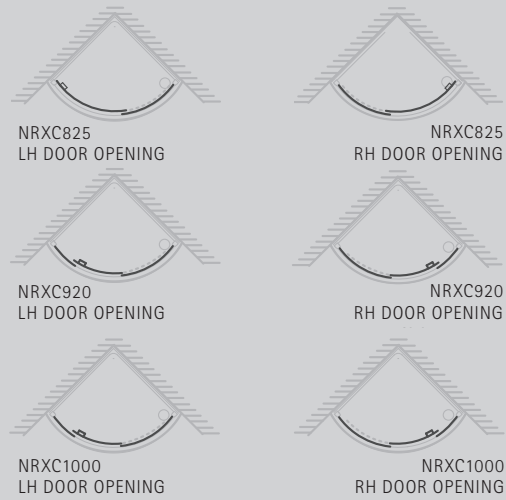

48 RADIANCE CURVED

NRXC

LH Opening

DIMENSIONS (MM)							PRICES		
MODEL	A	B	C	D	E	F	G	PRICE (EX. VAT)	PRICE (INC. VAT)
NRXC825	825	825	913	465	702	167	840	£1,196.00	£1,435.20
NRXC920	920	920	1112	465	823	155	961	£1,389.00	£1,666.80
NRXC1000	1000	1000	1235	465	892	150	1028	£1,580.00	£1,896.00

- LH/RH opening, please specify
- Matki Glass Guard Easy Clean protection included
- 6mm Curved Safety Glass
- High-lustre anodised Aluminium frame with Chrome finish
- Integrated 50mm Shower Tray with tiling upstands on wall sides and fast flow waste included
- Optional Raised tray with Front Cover Panel in White only, adds 100mm to height. Add £91 excluding VAT to price. Add "Raised" after model number when ordering

RADIANCE CURVED OFFSET

NRXO

LH Corner

DIMENSIONS (MM)							PRICES		
MODEL	A	B	C	D	E	F	G	PRICE (EX. VAT)	PRICE (INC. VAT)
NRX01170	1104	1100	714	844	965	150	460	£1,402.00	£1,682.40
NRX01480	1481	1450	740	880	1339	150	465	£1,559.00	£1,870.80

- LH/RH corner, please specify
- Matki Glass Guard Easy Clean protection included
- 6mm Curved Safety Glass
- High-lustre anodised Aluminium frame with Chrome finish
- Integrated 50mm Shower Tray with tiling upstands on wall sides and fast flow waste included
- Optional Raised tray with Front Cover Panel in White only, adds 100mm to height. Add £91 excluding VAT to price. Add "Raised" after model number when ordering