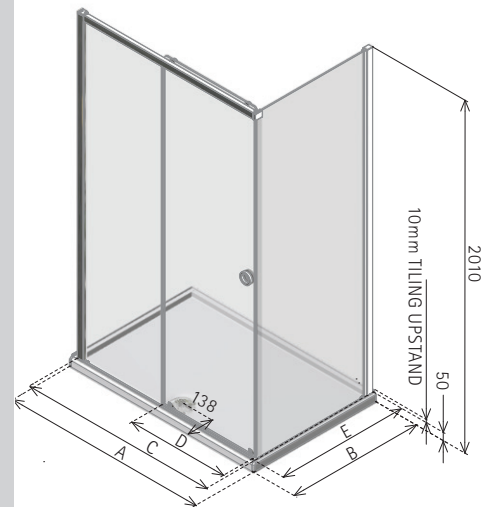

- LH/RH opening, please specify
- Matki Glass Guard Easy Clean protection included
- 6mm Curved Safety Glass
- High-lustre anodised Aluminium frame with Chrome finish
- Integrated 50mm Shower Tray with tiling upstands on wall sides and fast flow waste included
- Optional Raised tray with Front Cover Panel in White only, adds 100mm to height. Add £91 excluding VAT to price. Add "Raised" after model number when ordering

RADIANCE CURVED OFFSET

NRXO

LH Corner

DIMENSIONS (MM)							PRICES		
MODEL	A	B	C	D	E	F	G	PRICE (EX. VAT)	PRICE (INC. VAT)
NRX01170	1104	1100	714	844	965	150	460	£1,402.00	£1,682.40
NRX01480	1481	1450	740	880	1339	150	465	£1,559.00	£1,870.80

- LH/RH corner, please specify
- Matki Glass Guard Easy Clean protection included
- 6mm Curved Safety Glass
- High-lustre anodised Aluminium frame with Chrome finish
- Integrated 50mm Shower Tray with tiling upstands on wall sides and fast flow waste included
- Optional Raised tray with Front Cover Panel in White only, adds 100mm to height. Add £91 excluding VAT to price. Add "Raised" after model number when ordering

RADIANCE STRAIGHT SLIDING DOOR WITH SIDE PANEL AND SLIMLINE TRAY

NRXSC

LH Corner

DIMENSIONS (MM)					PRICES		
MODEL	A	B	C	D	E	PRICE (EX. VAT)	PRICE (INC. VAT)
NRXSC1280	1200	800	1155-1175	500	735-755	£1,361.00	£1,633.20
NRXSC1290	1200	900	1155-1175	500	835-855	£1,411.00	£1,693.20
NRXSC1480	1400	800	1355-1375	600	735-755	£1,461.00	£1,753.20
NRXSC1490	1400	900	1355-1375	600	835-855	£1,510.00	£1,812.00