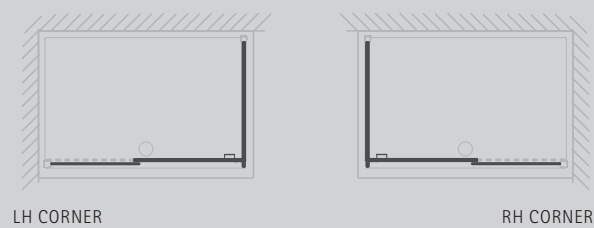

- LH/RH opening, please specify
- Matki Glass Guard Easy Clean protection included
- 6mm Curved Safety Glass
- High-lustre anodised Aluminium frame with Chrome finish
- Integrated 50mm Shower Tray with tiling upstands on wall sides and fast flow waste included
- Optional Raised tray with Front Cover Panel in White only, adds 100mm to height. Add £91 excluding VAT to price. Add "Raised" after model number when ordering

RADIANCE CURVED OFFSET

NRXO

LH Corner

DIMENSIONS (MM)							PRICES		
MODEL	A	B	C	D	E	F	G	PRICE (EX. VAT)	PRICE (INC. VAT)
NRX01170	1104	1100	714	844	965	150	460	£1,402.00	£1,682.40
NRX01480	1481	1450	740	880	1339	150	465	£1,559.00	£1,870.80

- LH/RH corner, please specify
- Matki Glass Guard Easy Clean protection included
- 6mm Curved Safety Glass
- High-lustre anodised Aluminium frame with Chrome finish
- Integrated 50mm Shower Tray with tiling upstands on wall sides and fast flow waste included
- Optional Raised tray with Front Cover Panel in White only, adds 100mm to height. Add £91 excluding VAT to price. Add "Raised" after model number when ordering

RADIANCE STRAIGHT SLIDING DOOR WITH SIDE PANEL AND SLIMLINE TRAY

NRXSC

LH Corner

DIMENSIONS (MM)					PRICES		
MODEL	A	B	C	D	E	PRICE (EX. VAT)	PRICE (INC. VAT)
NRXSC1280	1200	800	1155-1175	500	735-755	£1,361.00	£1,633.20
NRXSC1290	1200	900	1155-1175	500	835-855	£1,411.00	£1,693.20
NRXSC1480	1400	800	1355-1375	600	735-755	£1,461.00	£1,753.20
NRXSC1490	1400	900	1355-1375	600	835-855	£1,510.00	£1,812.00