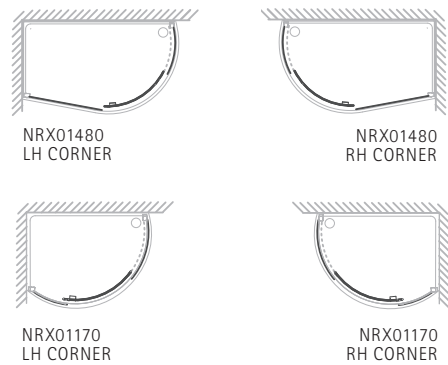

48 RADIANCE CURVED

NRXC

LH Opening

DIMENSIONS (MM)							PRICES		
MODEL	A	B	C	D	E	F	G	PRICE (EX. VAT)	PRICE (INC. VAT)
NRXC825	825	825	913	465	702	167	840	£1,196.00	£1,435.20
NRXC920	920	920	1112	465	823	155	961	£1,389.00	£1,666.80
NRXC1000	1000	1000	1235	465	892	150	1028	£1,580.00	£1,896.00

- LH/RH opening, please specify
- Matki Glass Guard Easy Clean protection included
- 6mm Curved Safety Glass
- High-lustre anodised Aluminium frame with Chrome finish
- Integrated 50mm Shower Tray with tiling upstands on wall sides and fast flow waste included
- Optional Raised tray with Front Cover Panel in White only, adds 100mm to height. Add £91 excluding VAT to price. Add "Raised" after model number when ordering

RADIANCE CURVED OFFSET

NRXO

LH Corner

DIMENSIONS (MM)							PRICES		
MODEL	A	B	C	D	E	F	G	PRICE (EX. VAT)	PRICE (INC. VAT)
NRX01170	1104	1100	714	844	965	150	460	£1,402.00	£1,682.40
NRX01480	1481	1450	740	880	1339	150	465	£1,559.00	£1,870.80

RADIANCE STRAIGHT SLIDING DOOR WITH SIDE PANEL AND SLIMLINE TRAY

NRXSC

LH Corner

DIMENSIONS (MM)					PRICES		
MODEL	A	B	C	D	E	PRICE (EX. VAT)	PRICE (INC. VAT)
NRXSC1280	1200	800	1155-1175	500	735-755	£1,361.00	£1,633.20
NRXSC1290	1200	900	1155-1175	500	835-855	£1,411.00	£1,693.20
NRXSC1480	1400	800	1355-1375	600	735-755	£1,461.00	£1,753.20
NRXSC1490	1400	900	1355-1375	600	835-855	£1,510.00	£1,812.00