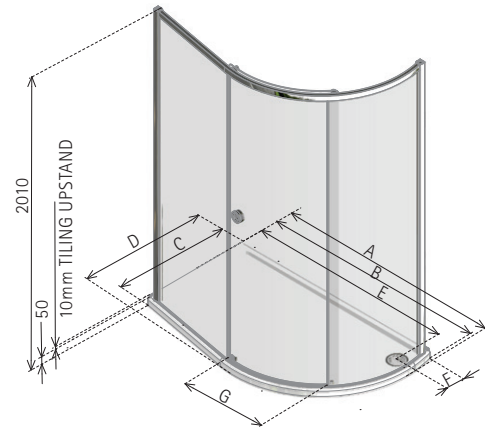

48 RADIANCE CURVED

NRXC

LH Opening

DIMENSIONS (MM)							PRICES		
MODEL	A	B	C	D	E	F	G	PRICE (EX. VAT)	PRICE (INC. VAT)
NRXC825	825	825	913	465	702	167	840	£1,196.00	£1,435.20
NRXC920	920	920	1112	465	823	155	961	£1,389.00	£1,666.80
NRXC1000	1000	1000	1235	465	892	150	1028	£1,580.00	£1,896.00

- LH/RH opening, please specify
- Matki Glass Guard Easy Clean protection included
- 6mm Curved Safety Glass
- High-lustre anodised Aluminium frame with Chrome finish
- Integrated 50mm Shower Tray with tiling upstands on wall sides and fast flow waste included
- Optional Raised tray with Front Cover Panel in White only, adds 100mm to height. Add £91 excluding VAT to price. Add "Raised" after model number when ordering

RADIANCE CURVED OFFSET

NRXO

LH Corner

DIMENSIONS (MM)							PRICES		
MODEL	A	B	C	D	E	F	G	PRICE (EX. VAT)	PRICE (INC. VAT)
NRX01170	1104	1100	714	844	965	150	460	£1,402.00	£1,682.40
NRX01480	1481	1450	740	880	1339	150	465	£1,559.00	£1,870.80

- LH/RH corner, please specify
- Matki Glass Guard Easy Clean protection included
- 6mm Curved Safety Glass
- High-lustre anodised Aluminium frame with Chrome finish
- Integrated 50mm Shower Tray with tiling upstands on wall sides and fast flow waste included
- Optional Raised tray with Front Cover Panel in White only, adds 100mm to height. Add £91 excluding VAT to price. Add "Raised" after model number when ordering