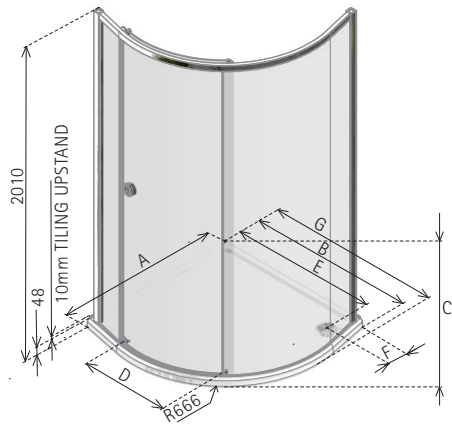

48 RADIANCE CURVED

NRXC

LH Opening

DIMENSIONS (MM)							PRICES		
MODEL	A	B	C	D	E	F	G	PRICE (EX. VAT)	PRICE (INC. VAT)
NRXC825	825	825	913	465	702	167	840	£1,196.00	£1,435.20
NRXC920	920	920	1112	465	823	155	961	£1,389.00	£1,666.80
NRXC1000	1000	1000	1235	465	892	150	1028	£1,580.00	£1,896.00

- LH/RH opening, please specify
- Matki Glass Guard Easy Clean protection included
- 6mm Curved Safety Glass
- High-lustre anodised Aluminium frame with Chrome finish
- Integrated 50mm Shower Tray with tiling upstands on wall sides and fast flow waste included
- Optional Raised tray with Front Cover Panel in White only, adds 100mm to height. Add £91 excluding VAT to price. Add "Raised" after model number when ordering

RADIANCE CURVED OFFSET

NRXO

LH Corner

DIMENSIONS (MM)							PRICES		
MODEL	A	B	C	D	E	F	G	PRICE (EX. VAT)	PRICE (INC. VAT)
NRX01170	1104	1100	714	844	965	150	460	£1,402.00	£1,682.40
NRX01480	1481	1450	740	880	1339	150	465	£1,559.00	£1,870.80

- LH/RH corner, please specify
- Matki Glass Guard Easy Clean protection included
- 6mm Curved Safety Glass
- High-lustre anodised Aluminium frame with Chrome finish
- Integrated 50mm Shower Tray with tiling upstands on wall sides and fast flow waste included
- Optional Raised tray with Front Cover Panel in White only, adds 100mm to height. Add £91 excluding VAT to price. Add "Raised" after model number when ordering