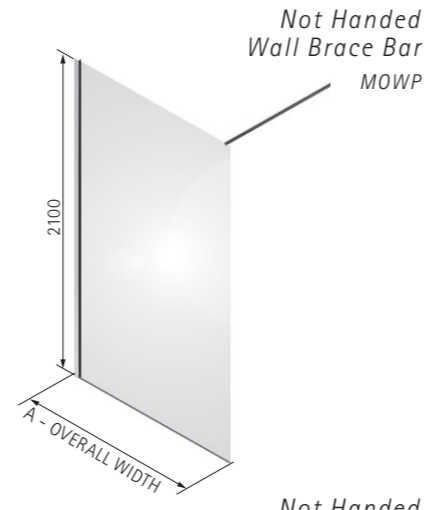

MATKI-ONE WET ROOM PANEL

WET ROOM PANEL WITH WALL BRACE BAR

WET ROOM PANEL WITH CEILING BRACE BAR

DIMENSIONS (MM) PRICES

WET ROOM PANEL WITH WALL BRACE BAR

MODEL	A	PRICE (EX. VAT)	PRICE (INC. VAT)
MOWP500	455-470	£353.00	£423.60
MOWP700	655-670	£365.00	£438.00
MOWP850*	805-820	£384.00	£460.80
MOWP900	855-870	£392.00	£470.40
MOWP1000*	955-970	£403.00	£483.60
MOWP1100	1055-1070	£416.00	£499.20
MOWP1200*	1155-1170	£430.00	£516.00
MOWP1400	1355-1370	£454.00	£544.80
MOWP1500*	1455-1470	£481.00	£577.20

DIMENSIONS (MM) PRICES

FRAMED-EFFECT WITH WALL BRACE BAR

MODEL	A	PRICE (EX. VAT)	PRICE (INC. VAT)
MOWP900 BLACK	855-870	£1,080.00	£1,296.00
MOWP900 WHITE	855-870	£1,040.00	£1,248.00
MOWP1000 BLACK	955-970	£1,166.00	£1,399.20
MOWP1000 WHITE	955-970	£1,126.00	£1,351.20
MOWP1200 BLACK	1155-1170	£1,340.00	£1,608.00
MOWP1200 WHITE	1155-1170	£1,300.00	£1,560.00
MOWP1500 BLACK	1455-1470	£1,630.00	£1,956.00
MOWP1500 WHITE	1455-1470	£1,590.00	£1,908.00
BESPOKE PRICE ON APPLICATION			