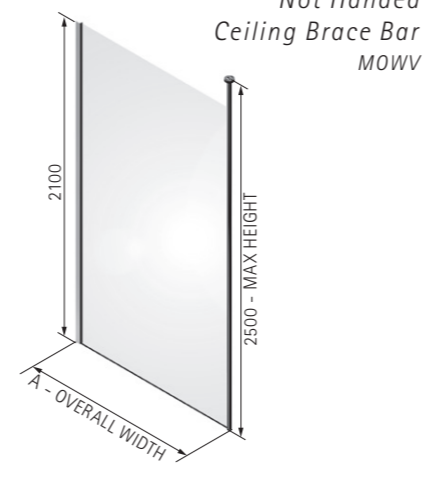

MATKI-ONE WET ROOM PANEL

WET ROOM PANEL WITH WALL BRACE BAR

WET ROOM PANEL WITH CEILING BRACE BAR

DIMENSIONS (MM) PRICES

WET ROOM PANEL WITH WALL BRACE BAR

MODEL	A	PRICE (EX. VAT)	PRICE (INC. VAT)
MOWP500	455-470	£353.00	£423.60
MOWP700	655-670	£365.00	£438.00
MOWP850*	805-820	£384.00	£460.80
MOWP900	855-870	£392.00	£470.40
MOWP1000*	955-970	£403.00	£483.60
MOWP1100	1055-1070	£416.00	£499.20
MOWP1200*	1155-1170	£430.00	£516.00
MOWP1400	1355-1370	£454.00	£544.80
MOWP1500*	1455-1470	£481.00	£577.20

WET ROOM PANEL WITH CEILING BAR

MODEL	A	PRICE (EX. VAT)	PRICE (INC. VAT)
MOWV500	455-470	£422.00	£506.40
MOWV700	655-670	£434.00	£520.80
MOWV850*	805-820	£453.00	£543.60
MOWV900	855-870	£461.00	£553.20
MOWV1000*	955-970	£472.00	£566.40
MOWV1100	1055-1070	£485.00	£582.00
MOWV1200*	1155-1170	£499.00	£598.80
MOWV1400	1355-1370	£523.00	£627.60
MOWV1500*	1455-1470	£550.00	£660.00

DIMENSIONS (MM) PRICES

FRAMED-EFFECT WITH WALL BRACE BAR

MODEL	A	PRICE (EX. VAT)	PRICE (INC. VAT)
MOWP900 BLACK	855-870	£1,080.00	£1,296.00
MOWP900 WHITE	855-870	£1,040.00	£1,248.00
MOWP1000 BLACK	955-970	£1,166.00	£1,399.20
MOWP1000 WHITE	955-970	£1,126.00	£1,351.20
MOWP1200 BLACK	1155-1170	£1,340.00	£1,608.00
MOWP1200 WHITE	1155-1170	£1,300.00	£1,560.00
MOWP1500 BLACK	1455-1470	£1,630.00	£1,956.00
MOWP1500 WHITE	1455-1470	£1,590.00	£1,908.00
BESPOKE PRICE ON APPLICATION			

- Not Handed
- Matki Glass Guard Easy Clean protection included
- 8mm Safety Glass
- **Colour Set: Silver(Standard). See below for alternative colour sets**
- Ceiling brace, maximum standard height 2500mm up to 3000mm available to order with surcharge of £80 excluding VAT
- Wall brace 1000mm or to special order 1500mm with surcharge of £30 excluding VAT
- Disc detail on Wall Brace version only
- The prices are for silver or white frames, see colour supplements below
- See page 27 for image of Ceiling brace bar
- Installation on shower tray or wet room floor
- *Sizes available in black tinted glass at 10% supplement