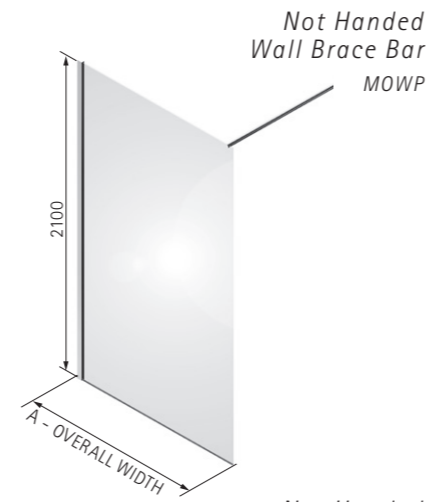

MATKI-ONE WET ROOM PANEL

WET ROOM PANEL WITH WALL BRACE BAR

WET ROOM PANEL WITH CEILING BRACE BAR

DIMENSIONS (MM) PRICES				DIMENSIONS (MM) PRICES			
WET ROOM PANEL WITH WALL BRACE BAR				WET ROOM PANEL WITH CEILING BAR			
MODEL	A	PRICE (EX. VAT)	PRICE (INC. VAT)	MODEL	A	PRICE (EX. VAT)	PRICE (INC. VAT)
MOWP500	455-470	£353.00	£423.60	MOWV500	455-470	£422.00	£506.40
MOWP700	655-670	£365.00	£438.00	MOWV700	655-670	£434.00	£520.80
MOWP850*	805-820	£384.00	£460.80	MOWV850*	805-820	£453.00	£543.60
MOWP900	855-870	£392.00	£470.40	MOWV900	855-870	£461.00	£553.20
MOWP1000*	955-970	£403.00	£483.60	MOWV1000*	955-970	£472.00	£566.40
MOWP1100	1055-1070	£416.00	£499.20	MOWV1100	1055-1070	£485.00	£582.00
MOWP1200*	1155-1170	£430.00	£516.00	MOWV1200*	1155-1170	£499.00	£598.80
MOWP1400	1355-1370	£454.00	£544.80	MOWV1400	1355-1370	£523.00	£627.60
MOWP1500*	1455-1470	£481.00	£577.20	MOWV1500*	1455-1470	£550.00	£660.00

DIMENSIONS (MM) PRICES				DIMENSIONS (MM) PRICES			
FRAMED-EFFECT WITH WALL BRACE BAR				FRAMED-EFFECT WITH CEILING BAR			
MODEL	A	PRICE (EX. VAT)	PRICE (INC. VAT)	MODEL	A	PRICE (EX. VAT)	PRICE (INC. VAT)
MOWP900 BLACK	855-870	£1,080.00	£1,296.00	MOWV900 BLACK	855-870	£1,149.00	£1,378.80
MOWP900 WHITE	855-870	£1,040.00	£1,248.00	MOWV900 WHITE	855-870	£1,109.00	£1,330.80
MOWP1000 BLACK	955-970	£1,166.00	£1,399.20	MOWV1000 BLACK	955-970	£1,235.00	£1,482.00
MOWP1000 WHITE	955-970	£1,126.00	£1,351.20	MOWV1000 WHITE	955-970	£1,195.00	£1,434.00
MOWP1200 BLACK	1155-1170	£1,340.00	£1,608.00	MOWV1200 BLACK	1155-1170	£1,409.00	£1,690.80
MOWP1200 WHITE	1155-1170	£1,300.00	£1,560.00	MOWV1200 WHITE	1155-1170	£1,369.00	£1,642.80
MOWP1500 BLACK	1455-1470	£1,630.00	£1,956.00	MOWV1500 BLACK	1455-1470	£1,699.00	£2,038.80
MOWP1500 WHITE	1455-1470	£1,590.00	£1,908.00	MOWV1500 WHITE	1455-1470	£1,659.00	£1,990.80
BESPOKE PRICE ON APPLICATION				BESPOKE PRICE ON APPLICATION			