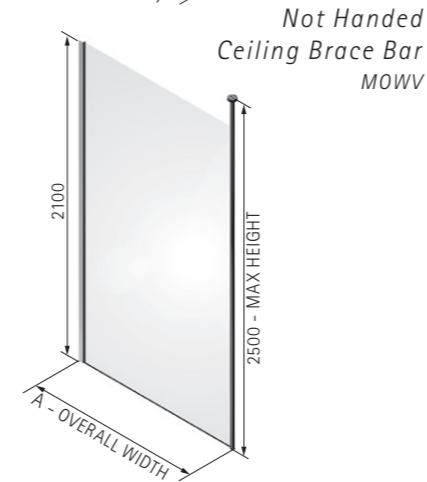

MATKI-ONE WET ROOM PANEL

WET ROOM PANEL WITH WALL BRACE BAR

WET ROOM PANEL WITH CEILING BRACE BAR

DIMENSIONS (MM) PRICES				DIMENSIONS (MM) PRICES			
WET ROOM PANEL WITH WALL BRACE BAR				WET ROOM PANEL WITH CEILING BAR			
MODEL	A	PRICE (EX. VAT)	PRICE (INC. VAT)	MODEL	A	PRICE (EX. VAT)	PRICE (INC. VAT)
MOWP500	455-470	£353.00	£423.60	MOWV500	455-470	£422.00	£506.40
MOWP700	655-670	£365.00	£438.00	MOWV700	655-670	£434.00	£520.80
MOWP850*	805-820	£384.00	£460.80	MOWV850*	805-820	£453.00	£543.60
MOWP900	855-870	£392.00	£470.40	MOWV900	855-870	£461.00	£553.20
MOWP1000*	955-970	£403.00	£483.60	MOWV1000*	955-970	£472.00	£566.40
MOWP1100	1055-1070	£416.00	£499.20	MOWV1100	1055-1070	£485.00	£582.00
MOWP1200*	1155-1170	£430.00	£516.00	MOWV1200*	1155-1170	£499.00	£598.80
MOWP1400	1355-1370	£454.00	£544.80	MOWV1400	1355-1370	£523.00	£627.60
MOWP1500*	1455-1470	£481.00	£577.20	MOWV1500*	1455-1470	£550.00	£660.00

DIMENSIONS (MM) PRICES				DIMENSIONS (MM) PRICES			
FRAMED-EFFECT WITH WALL BRACE BAR				FRAMED-EFFECT WITH CEILING BAR			
MODEL	A	PRICE (EX. VAT)	PRICE (INC. VAT)	MODEL	A	PRICE (EX. VAT)	PRICE (INC. VAT)
MOWP900 BLACK	855-870	£1,080.00	£1,296.00	MOWV900 BLACK	855-870	£1,149.00	£1,378.80
MOWP900 WHITE	855-870	£1,040.00	£1,248.00	MOWV900 WHITE	855-870	£1,109.00	£1,330.80
MOWP1000 BLACK	955-970	£1,166.00	£1,399.20	MOWV1000 BLACK	955-970	£1,235.00	£1,482.00
MOWP1000 WHITE	955-970	£1,126.00	£1,351.20	MOWV1000 WHITE	955-970	£1,195.00	£1,434.00
MOWP1200 BLACK	1155-1170	£1,340.00	£1,608.00	MOWV1200 BLACK	1155-1170	£1,409.00	£1,690.80
MOWP1200 WHITE	1155-1170	£1,300.00	£1,560.00	MOWV1200 WHITE	1155-1170	£1,369.00	£1,642.80
MOWP1500 BLACK	1455-1470	£1,630.00	£1,956.00	MOWV1500 BLACK	1455-1470	£1,699.00	£2,038.80
MOWP1500 WHITE	1455-1470	£1,590.00	£1,908.00	MOWV1500 WHITE	1455-1470	£1,659.00	£1,990.80
BESPOKE PRICE ON APPLICATION				BESPOKE PRICE ON APPLICATION			