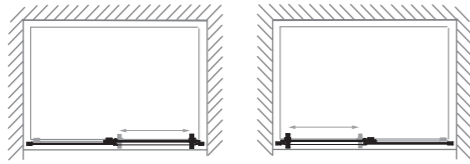

30 **MATKI-ONE SLIDER CORNER**

SLIDER CORNER  
MOSC + MOSCSP

DIMENSIONS (MM)				PRICES		
DOOR	A	B	C	D	PRICE (EX. VAT)	PRICE (INC. VAT)
MOSC1000*	978-998	470-490	400	65	£710.00	£852.00
MOSC1100	1078-1098	490-510	440	65	£721.00	£865.20
MOSC1200	1178-1198	570-590	450	65	£731.00	£877.20
MOSC1500	1478-1498	780-800	550	65	£809.00	£970.80
SIDE PANEL				E		
MOSCSP760	732-752				£361.00	£433.20
MOSCSP800	772-792				£371.00	£445.20
MOSCSP900	872-892				£387.00	£464.40

The prices are for silver or white frames, see colour supplements on page 36.  
\* 1000 model has flush handle on front and full handle on shower side.

- Not Handed
- Matki Glass Guard Easy Clean protection included
- 8mm Safety Glass
- **Colour Set: Silver(Standard).** See page 36 for alternative colour sets
- Reverse option available on request with door closing against wall side. Please quote 'Reverse' at end of code
- Installation on shower tray or wet room floor
- Recommended tray model - Continental 40 (page 103) or Universal 40 Colour (page 109)

**MATKI-ONE SLIDER RECESS**

SLIDER RECESS  
MOSR

DIMENSIONS (MM)				PRICES		
MODEL	A	B	C	D	PRICE (EX. VAT)	PRICE (INC. VAT)
MOSR1000*	960-1000	470-490	400	55-75	£885.00	£1,062.00
MOSR1100	1060-1100	490-510	440	55-75	£895.00	£1,074.00
MOSR1200	1160-1200	570-590	450	55-75	£906.00	£1,087.20
MOSR1500	1460-1500	780-800	550	55-75	£989.00	£1,186.80

The prices are for silver or white frames, see colour supplements on page 36.  
\* 1000 model has flush handle on front and full handle on shower side.

- Not Handed
- Matki Glass Guard Easy Clean protection included
- 8mm Safety Glass
- **Colour Set: Silver(Standard).** See page 36 for alternative colour sets
- Installation on shower tray or wet room floor
- Recommended tray model - Continental 40 (page 103) or Universal 40 Colour (page 109)