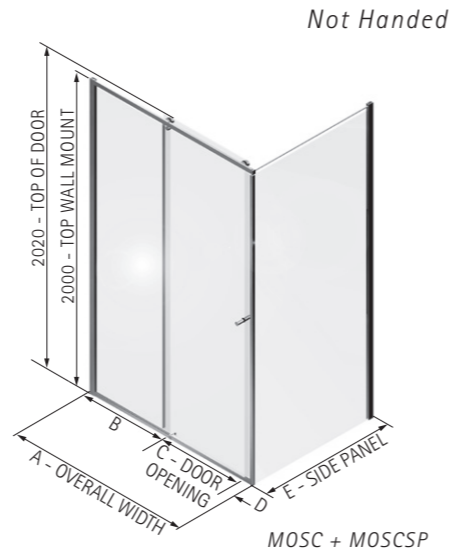

30 **MATKI-ONE SLIDER CORNER**

SLIDER CORNER  
MOSC + MOSCSP

DIMENSIONS (MM)				PRICES		
DOOR	A	B	C	D	PRICE (EX. VAT)	PRICE (INC. VAT)
MOSC1000*	978-998	470-490	400	65	£710.00	£852.00
MOSC1100	1078-1098	490-510	440	65	£721.00	£865.20
MOSC1200	1178-1198	570-590	450	65	£731.00	£877.20
MOSC1500	1478-1498	780-800	550	65	£809.00	£970.80
SIDE PANEL				E		
MOSCSP760	732-752				£361.00	£433.20
MOSCSP800	772-792				£371.00	£445.20
MOSCSP900	872-892				£387.00	£464.40

The prices are for silver or white frames, see colour supplements on page 36.  
\* 1000 model has flush handle on front and full handle on shower side.

- Not Handed
- Matki Glass Guard Easy Clean protection included
- 8mm Safety Glass
- **Colour Set: Silver(Standard).** See page 36 for alternative colour sets
- Reverse option available on request with door closing against wall side. Please quote 'Reverse' at end of code
- Installation on shower tray or wet room floor
- Recommended tray model - Continental 40 (page 103) or Universal 40 Colour (page 109)

**MATKI-ONE SLIDER RECESS**

SLIDER RECESS  
MOSR

DIMENSIONS (MM)				PRICES		
MODEL	A	B	C	D	PRICE (EX. VAT)	PRICE (INC. VAT)
MOSR1000*	960-1000	470-490	400	55-75	£885.00	£1,062.00
MOSR1100	1060-1100	490-510	440	55-75	£895.00	£1,074.00
MOSR1200	1160-1200	570-590	450	55-75	£906.00	£1,087.20
MOSR1500	1460-1500	780-800	550	55-75	£989.00	£1,186.80

The prices are for silver or white frames, see colour supplements on page 36.  
\* 1000 model has flush handle on front and full handle on shower side.

- Not Handed
- Matki Glass Guard Easy Clean protection included
- 8mm Safety Glass
- **Colour Set: Silver(Standard).** See page 36 for alternative colour sets
- Installation on shower tray or wet room floor
- Recommended tray model - Continental 40 (page 103) or Universal 40 Colour (page 109)