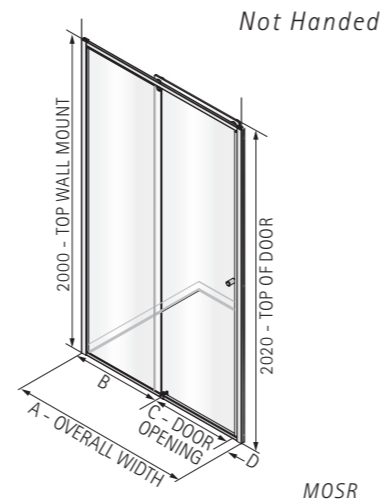

DIMENSIONS (MM)				PRICES		
MODEL	A	B	C	D	PRICE (EX. VAT)	PRICE (INC. VAT)
MOSR1000*	960-1000	470-490	400	55-75	£885.00	£1,062.00
MOSR1100	1060-1100	490-510	440	55-75	£895.00	£1,074.00
MOSR1200	1160-1200	570-590	450	55-75	£906.00	£1,087.20
MOSR1500	1460-1500	780-800	550	55-75	£989.00	£1,186.80

The prices are for silver or white frames, see colour supplements on page 36.
* 1000 model has flush handle on front and full handle on shower side.

- Not Handed
- Matki Glass Guard Easy Clean protection included
- 8mm Safety Glass
- **Colour Set: Silver(Standard).** See page 36 for alternative colour sets
- Installation on shower tray or wet room floor
- Recommended tray model - Continental 40 (page 103) or Universal 40 Colour (page 109)