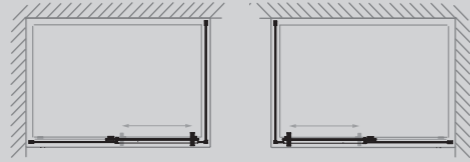

30 **MATKI-ONE SLIDER CORNER**

SLIDER CORNER  
MOSC + MOSCSP

DIMENSIONS (MM)				PRICES		
DOOR	A	B	C	D	PRICE (EX. VAT)	PRICE (INC. VAT)
MOSC1000*	978-998	470-490	400	65	£710.00	£852.00
MOSC1100	1078-1098	490-510	440	65	£721.00	£865.20
MOSC1200	1178-1198	570-590	450	65	£731.00	£877.20
MOSC1500	1478-1498	780-800	550	65	£809.00	£970.80
SIDE PANEL				E		
MOSCSP760	732-752				£361.00	£433.20
MOSCSP800	772-792				£371.00	£445.20
MOSCSP900	872-892				£387.00	£464.40

The prices are for silver or white frames, see colour supplements on page 36.  
\* 1000 model has flush handle on front and full handle on shower side.

- Not Handed
- Matki Glass Guard Easy Clean protection included
- 8mm Safety Glass
- **Colour Set: Silver(Standard).** See page 36 for alternative colour sets
- Reverse option available on request with door closing against wall side. Please quote 'Reverse' at end of code
- Installation on shower tray or wet room floor
- Recommended tray model - Continental 40 (page 103) or Universal 40 Colour (page 109)

**MATKI-ONE SLIDER RECESS**

SLIDER RECESS  
MOSR

DIMENSIONS (MM)				PRICES		
MODEL	A	B	C	D	PRICE (EX. VAT)	PRICE (INC. VAT)
MOSR1000*	960-1000	470-490	400	55-75	£885.00	£1,062.00
MOSR1100	1060-1100	490-510	440	55-75	£895.00	£1,074.00
MOSR1200	1160-1200	570-590	450	55-75	£906.00	£1,087.20
MOSR1500	1460-1500	780-800	550	55-75	£989.00	£1,186.80

The prices are for silver or white frames, see colour supplements on page 36.  
\* 1000 model has flush handle on front and full handle on shower side.

- Not Handed
- Matki Glass Guard Easy Clean protection included
- 8mm Safety Glass
- **Colour Set: Silver(Standard).** See page 36 for alternative colour sets
- Installation on shower tray or wet room floor
- Recommended tray model - Continental 40 (page 103) or Universal 40 Colour (page 109)