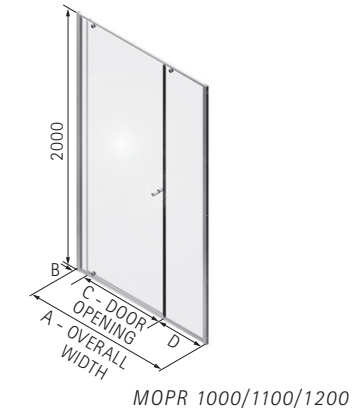

32 | MATKI-ONE PIVOT CORNER

PIVOT CORNER  
MOPC + MOPCSP

DIMENSIONS (MM)					PRICES	
DOOR	A	B	C	D	PRICE (EX. VAT)	PRICE (INC. VAT)
MOPC7600	732-752	80-100	482	100	£562.00	£674.40
MOPC8000	772-792	80-100	522	100	£574.00	£688.80
MOPC9000	872-892	80-100	622	100	£595.00	£714.00
MOPC1000	973-993	322-342	482	100	£633.00	£759.60
MOPC1100	1073-1093	382-402	522	100	£660.00	£792.00
MOPC1200	1173-1193	382-402	622	100	£683.00	£819.60
SIDE PANEL					E	
MOPCSP760	732-752				£382.00	£458.40
MOPCSP800	772-792				£387.00	£464.40
MOPCSP900	872-892				£404.00	£484.80

The prices are for silver or white frames, see colour supplements on page 36.

- Not Handed
- Matki Glass Guard Easy Clean protection included
- 8mm Safety Glass
- Door opens both outwards and inwards
- **Colour Set: Silver (Standard)** See page 36 for alternative colour sets
- Reverse option available for 1000, 1100, 1200 models on request, where panels B and D are switched. Please quote 'Reverse' at end of code.
- Installation on shower tray or wet room floor
- Recommended tray model - Continental 40 (page 103) or Universal 40 Colour (page 109)

MATKI-ONE PIVOT RECESS

PIVOT RECESS  
MOPR

DIMENSIONS (MM)					PRICES	
MODEL	A	B	C	D	PRICE (EX. VAT)	PRICE (INC. VAT)
MOPR7600	720-760	80-100	482	90-110	£748.00	£897.60
MOPR8000	760-800	80-100	522	90-110	£759.00	£910.80
MOPR9000	860-900	80-100	622	90-110	£781.00	£937.20
MOPR1000	960-1000	80-100	482	329-349	£786.00	£943.20
MOPR1100	1060-1100	80-100	522	389-409	£797.00	£956.40
MOPR1200	1160-1200	80-100	622	389-409	£819.00	£982.80

The prices are for silver or white frames, see colour supplements on page 36.

- Not Handed
- Matki Glass Guard Easy Clean protection included
- 8mm Safety Glass
- Door opens both outwards and inwards
- **Colour Set: Silver(Standard).** See page 36 for alternative colour sets
- Installation on shower tray or wet room floor
- Recommended tray model - Continental 40 (page 103) or Universal 40 Colour (page 109)