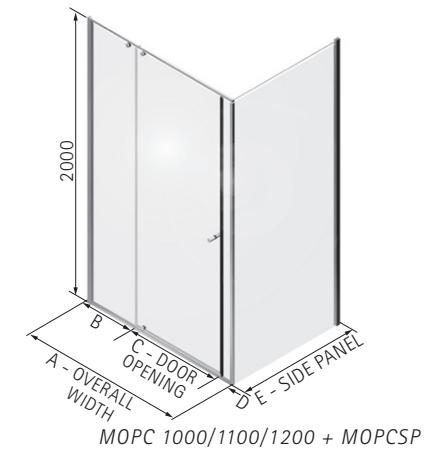

32 | MATKI-ONE PIVOT CORNER

PIVOT CORNER  
MOPC + MOPCSP

DIMENSIONS (MM)					PRICES	
DOOR	A	B	C	D	PRICE (EX. VAT)	PRICE (INC. VAT)
MOPC7600	732-752	80-100	482	100	£562.00	£674.40
MOPC8000	772-792	80-100	522	100	£574.00	£688.80
MOPC9000	872-892	80-100	622	100	£595.00	£714.00
MOPC1000	973-993	322-342	482	100	£633.00	£759.60
MOPC1100	1073-1093	382-402	522	100	£660.00	£792.00
MOPC1200	1173-1193	382-402	622	100	£683.00	£819.60
SIDE PANEL					E	
MOPCSP760	732-752				£382.00	£458.40
MOPCSP800	772-792				£387.00	£464.40
MOPCSP900	872-892				£404.00	£484.80

The prices are for silver or white frames, see colour supplements on page 36.

- Not Handed
- Matki Glass Guard Easy Clean protection included
- 8mm Safety Glass
- Door opens both outwards and inwards
- **Colour Set: Silver (Standard)** See page 36 for alternative colour sets
- Reverse option available for 1000, 1100, 1200 models on request, where panels B and D are switched. Please quote 'Reverse' at end of code.
- Installation on shower tray or wet room floor
- Recommended tray model - Continental 40 (page 103) or Universal 40 Colour (page 109)

MATKI-ONE PIVOT RECESS

PIVOT RECESS  
MOPR

DIMENSIONS (MM)					PRICES	
MODEL	A	B	C	D	PRICE (EX. VAT)	PRICE (INC. VAT)
MOPR7600	720-760	80-100	482	90-110	£748.00	£897.60
MOPR8000	760-800	80-100	522	90-110	£759.00	£910.80
MOPR9000	860-900	80-100	622	90-110	£781.00	£937.20
MOPR1000	960-1000	80-100	482	329-349	£786.00	£943.20
MOPR1100	1060-1100	80-100	522	389-409	£797.00	£956.40
MOPR1200	1160-1200	80-100	622	389-409	£819.00	£982.80

The prices are for silver or white frames, see colour supplements on page 36.

- Not Handed
- Matki Glass Guard Easy Clean protection included
- 8mm Safety Glass
- Door opens both outwards and inwards
- **Colour Set: Silver(Standard).** See page 36 for alternative colour sets
- Installation on shower tray or wet room floor
- Recommended tray model - Continental 40 (page 103) or Universal 40 Colour (page 109)