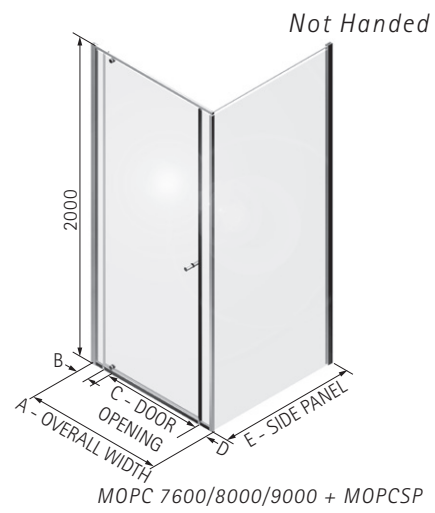

32 | MATKI-ONE PIVOT CORNER

PIVOT CORNER  
MOPC + MOPCSP

DIMENSIONS (MM)					PRICES	
DOOR	A	B	C	D	PRICE (EX. VAT)	PRICE (INC. VAT)
MOPC7600	732-752	80-100	482	100	£562.00	£674.40
MOPC8000	772-792	80-100	522	100	£574.00	£688.80
MOPC9000	872-892	80-100	622	100	£595.00	£714.00
MOPC1000	973-993	322-342	482	100	£633.00	£759.60
MOPC1100	1073-1093	382-402	522	100	£660.00	£792.00
MOPC1200	1173-1193	382-402	622	100	£683.00	£819.60
SIDE PANEL					E	
MOPCSP760	732-752				£382.00	£458.40
MOPCSP800	772-792				£387.00	£464.40
MOPCSP900	872-892				£404.00	£484.80

The prices are for silver or white frames, see colour supplements on page 36.

- Not Handed
- Matki Glass Guard Easy Clean protection included
- 8mm Safety Glass
- Door opens both outwards and inwards
- **Colour Set: Silver (Standard)** See page 36 for alternative colour sets
- Reverse option available for 1000, 1100, 1200 models on request, where panels B and D are switched. Please quote 'Reverse' at end of code.
- Installation on shower tray or wet room floor
- Recommended tray model - Continental 40 (page 103) or Universal 40 Colour (page 109)

MATKI-ONE PIVOT RECESS

PIVOT RECESS  
MOPR

DIMENSIONS (MM)					PRICES	
MODEL	A	B	C	D	PRICE (EX. VAT)	PRICE (INC. VAT)
MOPR7600	720-760	80-100	482	90-110	£748.00	£897.60
MOPR8000	760-800	80-100	522	90-110	£759.00	£910.80
MOPR9000	860-900	80-100	622	90-110	£781.00	£937.20
MOPR1000	960-1000	80-100	482	329-349	£786.00	£943.20
MOPR1100	1060-1100	80-100	522	389-409	£797.00	£956.40
MOPR1200	1160-1200	80-100	622	389-409	£819.00	£982.80

The prices are for silver or white frames, see colour supplements on page 36.

- Not Handed
- Matki Glass Guard Easy Clean protection included
- 8mm Safety Glass
- Door opens both outwards and inwards
- **Colour Set: Silver(Standard).** See page 36 for alternative colour sets
- Installation on shower tray or wet room floor
- Recommended tray model - Continental 40 (page 103) or Universal 40 Colour (page 109)