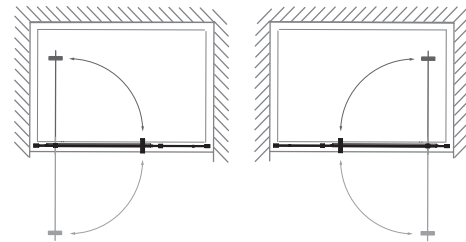

PIVOT RECESS
MOPR