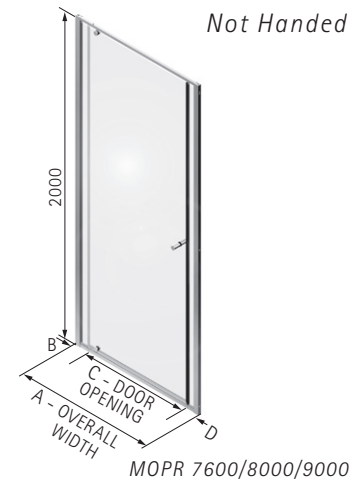

32 | MATKI-ONE PIVOT CORNER

PIVOT CORNER  
MOPC + MOPCSP

DIMENSIONS (MM)					PRICES	
DOOR	A	B	C	D	PRICE (EX. VAT)	PRICE (INC. VAT)
MOPC7600	732-752	80-100	482	100	£562.00	£674.40
MOPC8000	772-792	80-100	522	100	£574.00	£688.80
MOPC9000	872-892	80-100	622	100	£595.00	£714.00
MOPC1000	973-993	322-342	482	100	£633.00	£759.60
MOPC1100	1073-1093	382-402	522	100	£660.00	£792.00
MOPC1200	1173-1193	382-402	622	100	£683.00	£819.60
SIDE PANEL					E	
MOPCSP760	732-752				£382.00	£458.40
MOPCSP800	772-792				£387.00	£464.40
MOPCSP900	872-892				£404.00	£484.80

The prices are for silver or white frames, see colour supplements on page 36.

- Not Handed
- Matki Glass Guard Easy Clean protection included
- 8mm Safety Glass
- Door opens both outwards and inwards
- **Colour Set: Silver (Standard)** See page 36 for alternative colour sets
- Reverse option available for 1000, 1100, 1200 models on request, where panels B and D are switched. Please quote 'Reverse' at end of code.
- Installation on shower tray or wet room floor
- Recommended tray model - Continental 40 (page 103) or Universal 40 Colour (page 109)

MATKI-ONE PIVOT RECESS

PIVOT RECESS  
MOPR

DIMENSIONS (MM)					PRICES	
MODEL	A	B	C	D	PRICE (EX. VAT)	PRICE (INC. VAT)
MOPR7600	720-760	80-100	482	90-110	£748.00	£897.60
MOPR8000	760-800	80-100	522	90-110	£759.00	£910.80
MOPR9000	860-900	80-100	622	90-110	£781.00	£937.20
MOPR1000	960-1000	80-100	482	329-349	£786.00	£943.20
MOPR1100	1060-1100	80-100	522	389-409	£797.00	£956.40
MOPR1200	1160-1200	80-100	622	389-409	£819.00	£982.80

The prices are for silver or white frames, see colour supplements on page 36.

- Not Handed
- Matki Glass Guard Easy Clean protection included
- 8mm Safety Glass
- Door opens both outwards and inwards
- **Colour Set: Silver(Standard).** See page 36 for alternative colour sets
- Installation on shower tray or wet room floor
- Recommended tray model - Continental 40 (page 103) or Universal 40 Colour (page 109)