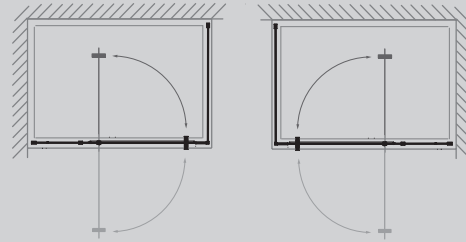

32 | MATKI-ONE PIVOT CORNER

PIVOT CORNER  
MOPC + MOPCSP

DIMENSIONS (MM)					PRICES	
DOOR	A	B	C	D	PRICE (EX. VAT)	PRICE (INC. VAT)
MOPC7600	732-752	80-100	482	100	£562.00	£674.40
MOPC8000	772-792	80-100	522	100	£574.00	£688.80
MOPC9000	872-892	80-100	622	100	£595.00	£714.00
MOPC1000	973-993	322-342	482	100	£633.00	£759.60
MOPC1100	1073-1093	382-402	522	100	£660.00	£792.00
MOPC1200	1173-1193	382-402	622	100	£683.00	£819.60
SIDE PANEL					E	
MOPCSP760	732-752				£382.00	£458.40
MOPCSP800	772-792				£387.00	£464.40
MOPCSP900	872-892				£404.00	£484.80

The prices are for silver or white frames, see colour supplements on page 36.

- Not Handed
- Matki Glass Guard Easy Clean protection included
- 8mm Safety Glass
- Door opens both outwards and inwards
- **Colour Set: Silver (Standard)** See page 36 for alternative colour sets
- Reverse option available for 1000, 1100, 1200 models on request, where panels B and D are switched. Please quote 'Reverse' at end of code.
- Installation on shower tray or wet room floor
- Recommended tray model - Continental 40 (page 103) or Universal 40 Colour (page 109)

MATKI-ONE PIVOT RECESS

PIVOT RECESS  
MOPR

DIMENSIONS (MM)					PRICES	
MODEL	A	B	C	D	PRICE (EX. VAT)	PRICE (INC. VAT)
MOPR7600	720-760	80-100	482	90-110	£748.00	£897.60
MOPR8000	760-800	80-100	522	90-110	£759.00	£910.80
MOPR9000	860-900	80-100	622	90-110	£781.00	£937.20
MOPR1000	960-1000	80-100	482	329-349	£786.00	£943.20
MOPR1100	1060-1100	80-100	522	389-409	£797.00	£956.40
MOPR1200	1160-1200	80-100	622	389-409	£819.00	£982.80

The prices are for silver or white frames, see colour supplements on page 36.

- Not Handed
- Matki Glass Guard Easy Clean protection included
- 8mm Safety Glass
- Door opens both outwards and inwards
- **Colour Set: Silver(Standard).** See page 36 for alternative colour sets
- Installation on shower tray or wet room floor
- Recommended tray model - Continental 40 (page 103) or Universal 40 Colour (page 109)