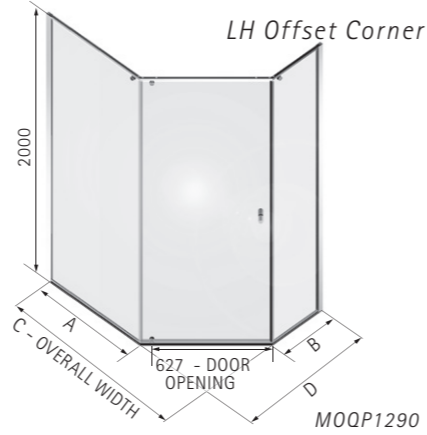

MATKI-ONE QUINTESSE

QUINTESSE
MOQP900, MOQP1000

Suitable for LH or RH Installation

QUINTESSE OFFSET
MOQP1290

Please specify LH or RH Corner

DIMENSIONS (MM)				PRICES		
MODEL	A	B	C	D	PRICE (EX. VAT)	PRICE (INC. VAT)
MOQP900	373-393	373-393	872-892	872 - 892	£1,161.00	£1,393.20
MOQP900T	398	398	900	900	£1,476.00	£1,771.20
MOQP1000	473-493	473-493	972-992	972 - 992	£1,198.00	£1,437.60
MOQP1000T	498	498	1000	1000	£1,546.00	£1,855.20
MOQP1290	673-693	373-393	1172-1192	872-892	£1,304.00	£1,564.80
MOQP1290T	698	398	1200	900	£1,654.00	£1,984.80

The prices are for silver or white frames, see colour supplements on page 36.

- MOQP900 + MOQP1000: Not handed
- MOQP1290: Please specify LH/RH Corner
- Matki Glass Guard Easy Clean protection included
- 8mm Safety Glass
- Colour Set: Silver(Standard). See page 36 for alternative colour sets
- Installation on shower tray or wet room floor or existing pentangle shower tray
- Door pivot points are interchangeable to enable opening from left or right side
- T= With Shower Tray
- Tray available in any colour see page 111

MATKI-ONE CURVED

CURVED
MOC900

LH Slides open to left
RH Slides open to right

DIMENSIONS (MM)			PRICES	
MODEL	A	B	PRICE (EX. VAT)	PRICE (INC. VAT)
MOC900	870-890	310-330	£1,272.00	£1,526.40
MOC900T	900	310-330	£1,617.00	£1,940.40
MOC1290	1170-1190	610-630	£1,367.00	£1,640.40
MOC1290T	1200	610-630	£1,756.00	£2,107.20
MOC1590	1470-1490	910-930	£1,442.00	£1,730.40
MOC1590T	1500	910-930	£1,850.00	£2,220.00

The prices are for silver or white frames, see colour supplements on page 36.

- Curved: LH/RH, please specify
- Curved Offset: LH/RH Corner, please specify
- Matki Glass Guard Easy Clean protection included
- 8mm Safety Glass
- Colour Set: Silver(Standard). See page 36 for alternative colour sets
- Installation on shower tray, wet room floor or existing 55 radius curved shower tray
- T = With Shower Tray
- Tray available in any colour see page 111