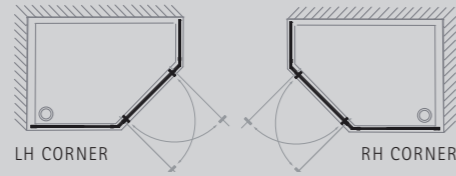

MATKI-ONE QUINTESSE

QUINTESSE
MOQP900, MOQP1000

Suitable for LH or RH Installation

QUINTESSE OFFSET
MOQP1290

Please specify LH or RH Corner

DIMENSIONS (MM)				PRICES		
MODEL	A	B	C	D	PRICE (EX. VAT)	PRICE (INC. VAT)
MOQP900	373-393	373-393	872-892	872 - 892	£1,161.00	£1,393.20
MOQP900T	398	398	900	900	£1,476.00	£1,771.20
MOQP1000	473-493	473-493	972-992	972 - 992	£1,198.00	£1,437.60
MOQP1000T	498	498	1000	1000	£1,546.00	£1,855.20
MOQP1290	673-693	373-393	1172-1192	872-892	£1,304.00	£1,564.80
MOQP1290T	698	398	1200	900	£1,654.00	£1,984.80

The prices are for silver or white frames, see colour supplements on page 36.

- MOQP900 + MOQP1000: Not handed
- MOQP1290: Please specify LH/RH Corner
- Matki Glass Guard Easy Clean protection included
- 8mm Safety Glass
- Colour Set: Silver(Standard). See page 36 for alternative colour sets
- Installation on shower tray or wet room floor or existing pentangle shower tray
- Door pivot points are interchangeable to enable opening from left or right side
- T= With Shower Tray
- Tray available in any colour see page 111

MATKI-ONE CURVED

CURVED
MOC900

LH Slides open to left
RH Slides open to right

DIMENSIONS (MM)			PRICES	
MODEL	A	B	PRICE (EX. VAT)	PRICE (INC. VAT)
MOC900	870-890	310-330	£1,272.00	£1,526.40
MOC900T	900	310-330	£1,617.00	£1,940.40
MOC1290	1170-1190	610-630	£1,367.00	£1,640.40
MOC1290T	1200	610-630	£1,756.00	£2,107.20
MOC1590	1470-1490	910-930	£1,442.00	£1,730.40
MOC1590T	1500	910-930	£1,850.00	£2,220.00

The prices are for silver or white frames, see colour supplements on page 36.

- Curved: LH/RH, please specify
- Curved Offset: LH/RH Corner, please specify
- Matki Glass Guard Easy Clean protection included
- 8mm Safety Glass
- Colour Set: Silver(Standard). See page 36 for alternative colour sets
- Installation on shower tray, wet room floor or existing 55 radius curved shower tray
- T = With Shower Tray
- Tray available in any colour see page 111