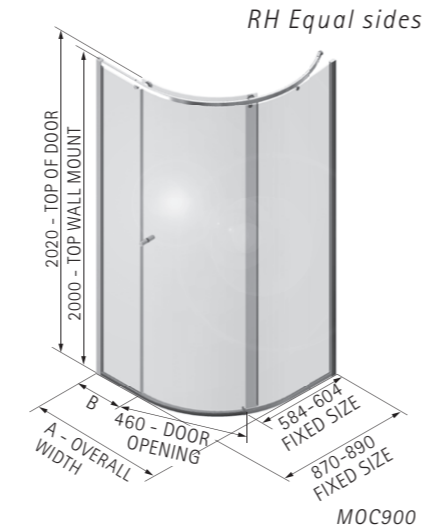

MATKI-ONE QUINTESSE

QUINTESSE
MOQP900, MOQP1000

Suitable for LH or RH Installation

QUINTESSE OFFSET
MOQP1290

Please specify LH or RH Corner

DIMENSIONS (MM)				PRICES		
MODEL	A	B	C	D	PRICE (EX. VAT)	PRICE (INC. VAT)
MOQP900	373-393	373-393	872-892	872 - 892	£1,161.00	£1,393.20
MOQP900T	398	398	900	900	£1,476.00	£1,771.20
MOQP1000	473-493	473-493	972-992	972 - 992	£1,198.00	£1,437.60
MOQP1000T	498	498	1000	1000	£1,546.00	£1,855.20
MOQP1290	673-693	373-393	1172-1192	872-892	£1,304.00	£1,564.80
MOQP1290T	698	398	1200	900	£1,654.00	£1,984.80

The prices are for silver or white frames, see colour supplements on page 36.

- MOQP900 + MOQP1000: Not handed
- MOQP1290: Please specify LH/RH Corner
- Matki Glass Guard Easy Clean protection included
- 8mm Safety Glass
- Colour Set: Silver(Standard). See page 36 for alternative colour sets
- Installation on shower tray or wet room floor or existing pentangle shower tray
- Door pivot points are interchangeable to enable opening from left or right side
- T= With Shower Tray
- Tray available in any colour see page 111

MATKI-ONE CURVED

CURVED
MOC900

LH Slides open to left
RH Slides open to right

DIMENSIONS (MM)			PRICES	
MODEL	A	B	PRICE (EX. VAT)	PRICE (INC. VAT)
MOC900	870-890	310-330	£1,272.00	£1,526.40
MOC900T	900	310-330	£1,617.00	£1,940.40
MOC1290	1170-1190	610-630	£1,367.00	£1,640.40
MOC1290T	1200	610-630	£1,756.00	£2,107.20
MOC1590	1470-1490	910-930	£1,442.00	£1,730.40
MOC1590T	1500	910-930	£1,850.00	£2,220.00

The prices are for silver or white frames, see colour supplements on page 36.

- Curved: LH/RH, please specify
- Curved Offset: LH/RH Corner, please specify
- Matki Glass Guard Easy Clean protection included
- 8mm Safety Glass
- Colour Set: Silver(Standard). See page 36 for alternative colour sets
- Installation on shower tray, wet room floor or existing 55 radius curved shower tray
- T = With Shower Tray
- Tray available in any colour see page 111