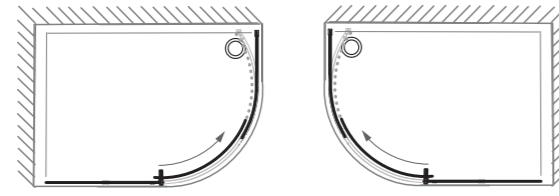

DIMENSIONS (MM)			PRICES	
MODEL	A	B	PRICE (EX. VAT)	PRICE (INC. VAT)
MOC900	870-890	310-330	£1,272.00	£1,526.40
MOC900T	900	310-330	£1,617.00	£1,940.40
MOC1290	1170-1190	610-630	£1,367.00	£1,640.40
MOC1290T	1200	610-630	£1,756.00	£2,107.20
MOC1590	1470-1490	910-930	£1,442.00	£1,730.40
MOC1590T	1500	910-930	£1,850.00	£2,220.00

The prices are for silver or white frames, see colour supplements on page 36.

- Curved: LH/RH, please specify
- Curved Offset: LH/RH Corner, please specify
- Matki Glass Guard Easy Clean protection included
- 8mm Safety Glass
- Colour Set: Silver(Standard). See page 36 for alternative colour sets
- Installation on shower tray, wet room floor or existing 55 radius curved shower tray
- T = With Shower Tray
- Tray available in any colour see page 111

CURVED OFFSET
MOC1290, MOC1590

LH CORNER Slides open to right
RH CORNER Slides open to left