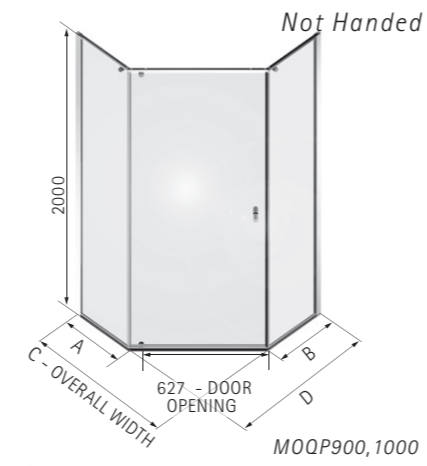

MATKI-ONE QUINTESSE

QUINTESSE
MOQP900, MOQP1000

Suitable for LH or RH Installation

QUINTESSE OFFSET
MOQP1290

Please specify LH or RH Corner

DIMENSIONS (MM)				PRICES		
MODEL	A	B	C	D	PRICE (EX. VAT)	PRICE (INC. VAT)
MOQP900	373-393	373-393	872-892	872 - 892	£1,161.00	£1,393.20
MOQP900T	398	398	900	900	£1,476.00	£1,771.20
MOQP1000	473-493	473-493	972-992	972 - 992	£1,198.00	£1,437.60
MOQP1000T	498	498	1000	1000	£1,546.00	£1,855.20
MOQP1290	673-693	373-393	1172-1192	872-892	£1,304.00	£1,564.80
MOQP1290T	698	398	1200	900	£1,654.00	£1,984.80

The prices are for silver or white frames, see colour supplements on page 36.

- MOQP900 + MOQP1000: Not handed
- MOQP1290: Please specify LH/RH Corner
- Matki Glass Guard Easy Clean protection included
- 8mm Safety Glass
- Colour Set: Silver(Standard). See page 36 for alternative colour sets
- Installation on shower tray or wet room floor or existing pentangle shower tray
- Door pivot points are interchangeable to enable opening from left or right side
- T= With Shower Tray
- Tray available in any colour see page 111

MATKI-ONE CURVED

CURVED
MOC900

LH Slides open to left
RH Slides open to right

DIMENSIONS (MM)			PRICES	
MODEL	A	B	PRICE (EX. VAT)	PRICE (INC. VAT)
MOC900	870-890	310-330	£1,272.00	£1,526.40
MOC900T	900	310-330	£1,617.00	£1,940.40
MOC1290	1170-1190	610-630	£1,367.00	£1,640.40
MOC1290T	1200	610-630	£1,756.00	£2,107.20
MOC1590	1470-1490	910-930	£1,442.00	£1,730.40
MOC1590T	1500	910-930	£1,850.00	£2,220.00

The prices are for silver or white frames, see colour supplements on page 36.

- Curved: LH/RH, please specify
- Curved Offset: LH/RH Corner, please specify
- Matki Glass Guard Easy Clean protection included
- 8mm Safety Glass
- Colour Set: Silver(Standard). See page 36 for alternative colour sets
- Installation on shower tray, wet room floor or existing 55 radius curved shower tray
- T = With Shower Tray
- Tray available in any colour see page 111