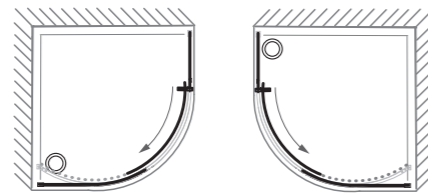

MATKI-ONE QUINTESSE

QUINTESSE
MOQP900, MOQP1000

Suitable for LH or RH Installation

QUINTESSE OFFSET
MOQP1290

Please specify LH or RH Corner

DIMENSIONS (MM)				PRICES		
MODEL	A	B	C	D	PRICE (EX. VAT)	PRICE (INC. VAT)
MOQP900	373-393	373-393	872-892	872 - 892	£1,161.00	£1,393.20
MOQP900T	398	398	900	900	£1,476.00	£1,771.20
MOQP1000	473-493	473-493	972-992	972 - 992	£1,198.00	£1,437.60
MOQP1000T	498	498	1000	1000	£1,546.00	£1,855.20
MOQP1290	673-693	373-393	1172-1192	872-892	£1,304.00	£1,564.80
MOQP1290T	698	398	1200	900	£1,654.00	£1,984.80

The prices are for silver or white frames, see colour supplements on page 36.

- MOQP900 + MOQP1000: Not handed
- MOQP1290: Please specify LH/RH Corner
- Matki Glass Guard Easy Clean protection included
- 8mm Safety Glass
- Colour Set: Silver(Standard). See page 36 for alternative colour sets
- Installation on shower tray or wet room floor or existing pentangle shower tray
- Door pivot points are interchangeable to enable opening from left or right side
- T= With Shower Tray
- Tray available in any colour see page 111

MATKI-ONE CURVED

CURVED
MOC900

LH Slides open to left
RH Slides open to right

DIMENSIONS (MM)			PRICES	
MODEL	A	B	PRICE (EX. VAT)	PRICE (INC. VAT)
MOC900	870-890	310-330	£1,272.00	£1,526.40
MOC900T	900	310-330	£1,617.00	£1,940.40
MOC1290	1170-1190	610-630	£1,367.00	£1,640.40
MOC1290T	1200	610-630	£1,756.00	£2,107.20
MOC1590	1470-1490	910-930	£1,442.00	£1,730.40
MOC1590T	1500	910-930	£1,850.00	£2,220.00

The prices are for silver or white frames, see colour supplements on page 36.

- Curved: LH/RH, please specify
- Curved Offset: LH/RH Corner, please specify
- Matki Glass Guard Easy Clean protection included
- 8mm Safety Glass
- Colour Set: Silver(Standard). See page 36 for alternative colour sets
- Installation on shower tray, wet room floor or existing 55 radius curved shower tray
- T = With Shower Tray
- Tray available in any colour see page 111